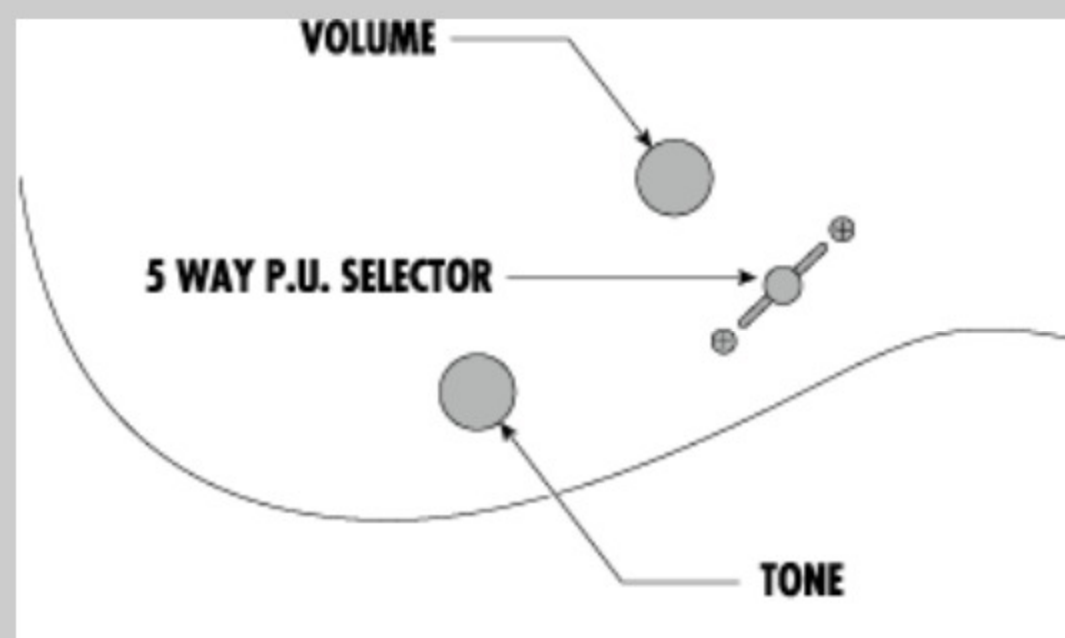

CONTROLS

OTHERS

Recommended Case W250C