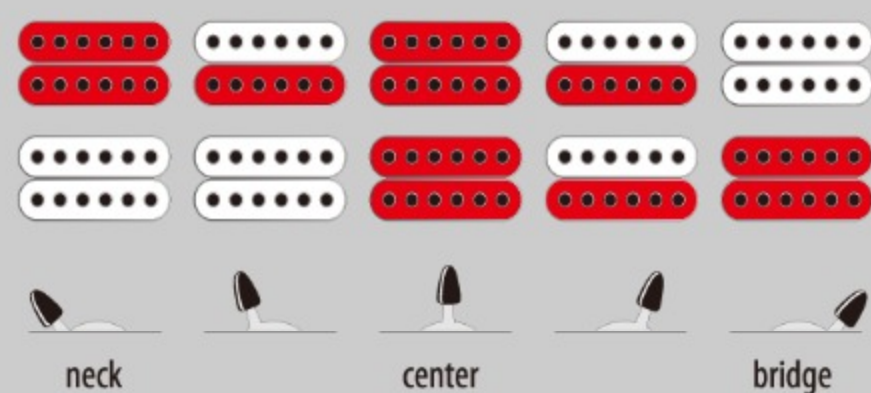

# GRG131DX

BKF : Black Flat

COLOR VARIATION :

SHARE :  

### SPEC

neck type	GRG / Maple neck
top/back/body	Poplar body
fretboard	Bound Treated New Zealand Pine / Red Sharktooth inlay
fret	Jumbo frets
bridge	Ibanez F106 bridge
neck pickup	Infinity R (H) neck pickup (Passive/Ceramic)
bridge pickup	Infinity R (H) bridge pickup (Passive/Ceramic)
hardware color	Black

### SWITCHING SYSTEM