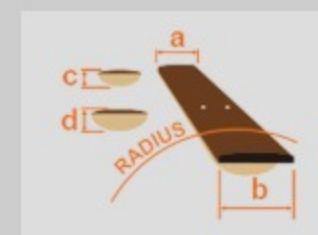

# GRG131DX

BKF : Black Flat

COLOR VARIATION :

SHARE :  

### NECK DIMENSIONS

Scale :	648mm/25.5"
a : Width	43mm at NUT
b : Width	58mm at 24F
c : Thickness	19.5mm at 1F
d : Thickness	21.5mm at 12F
Radius :	400mmR