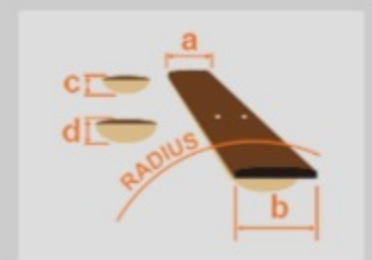

# GRG131DX

BKF : Black Flat

COLOR VARIATION :

SHARE :

### SPEC

neck type	GRG / Maple neck
top/back/body	Poplar body
fretboard	Bound Purpleheart fretboard / Red Sharktooth inlay
fret	Jumbo frets
number of frets	24
bridge	F106 bridge
string space	10.5mm
neck pickup	Infinity R (H) neck pickup (Passive/Ceramic)
bridge pickup	Infinity R (H) bridge pickup (Passive/Ceramic)
factory tuning	1E,2B,3G,4D,5A,6E
string gauge	.010/.013/.017/.026/.036/.046
hardware color	Black

### NECK DIMENSIONS

Scale :	648mm/25.5"
a : Width	43mm at NUT
b : Width	58mm at 24F
c : Thickness	19.5mm at 1F
d : Thickness	21.5mm at 12F
Radius :	400mmR