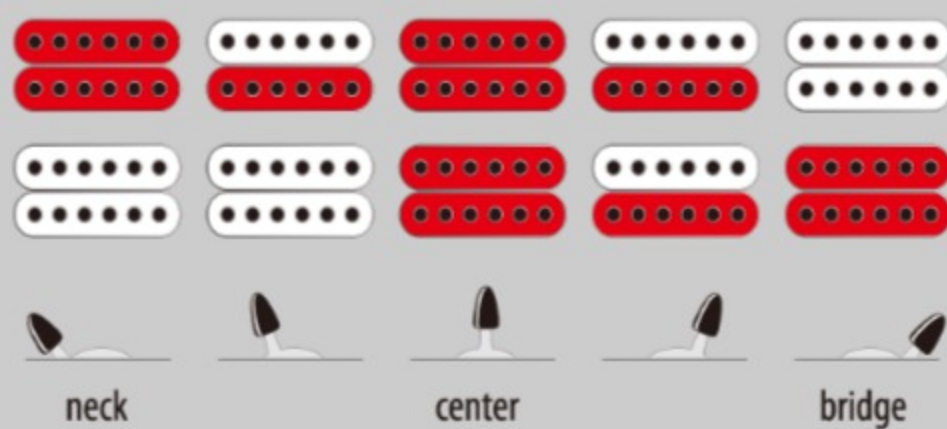

## SPEC

### SPEC

neck type	GRG / Maple neck
top/back/body	Poplar body
fretboard	Bound Purpleheart fretboard / Red Sharktooth inlay
fret	Jumbo frets
number of frets	24
bridge	F106 bridge
string space	10.5mm
neck pickup	Infinity R (H) neck pickup (Passive/Ceramic)
bridge pickup	Infinity R (H) bridge pickup (Passive/Ceramic)
factory tuning	1E,2B,3G,4D,5A,6E
string gauge	.010/.013/.017/.026/.036/.046
hardware color	Black

### SWITCHING SYSTEM