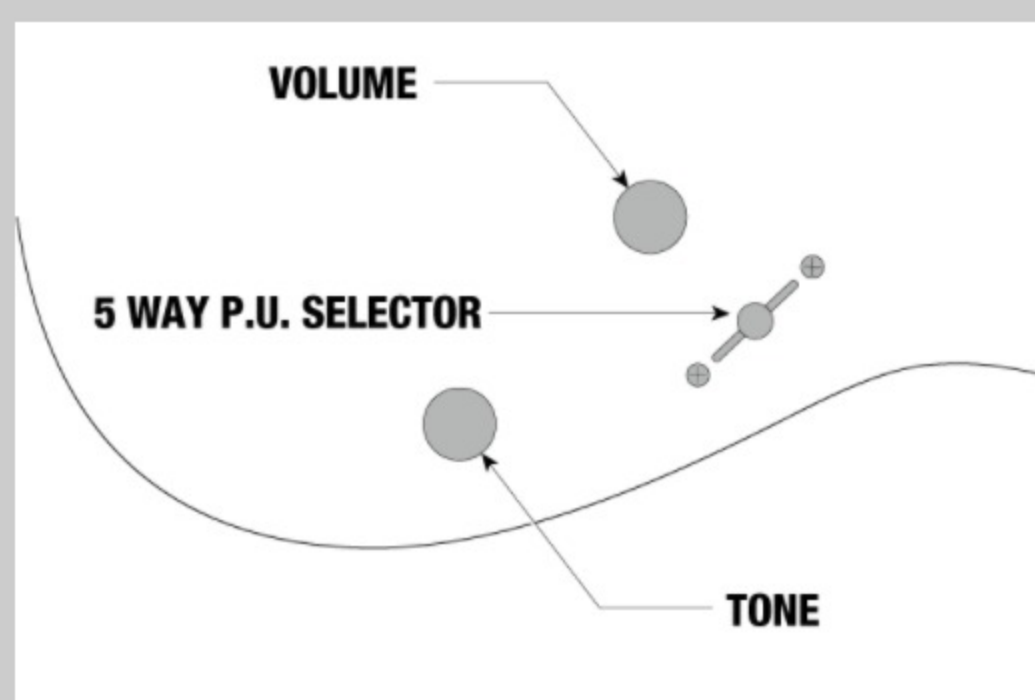

NECK DIMENSIONS

Scale :	648mm/25.5"
a : Width	43mm at NUT
b : Width	58mm at 24F
c : Thickness	19.5mm at 1F
d : Thickness	21.5mm at 12F
Radius :	400mmR

DESCRIPTION +

SWITCHING SYSTEM

DESCRIPTION

+

CONTROLS

DESCRIPTION