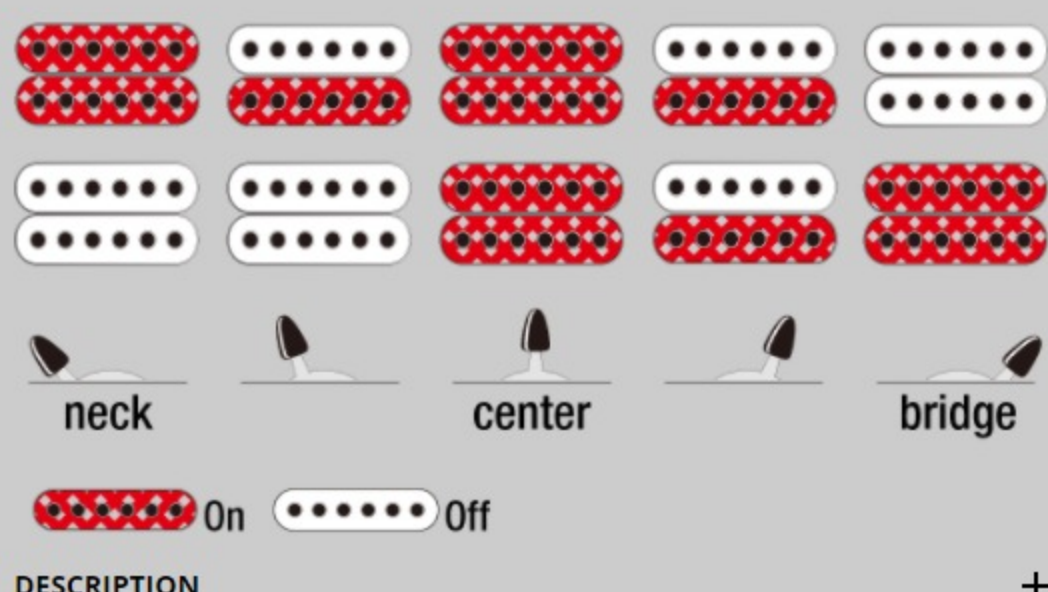

GRG131DX

COLOR VARIATION :

BKF : Black Flat

SHARE :

SPEC

SPECS

neck type	GRG / Maple neck
top/back/body	Poplar body
fretboard	Bound Purpleheart fretboard / Red Sharktooth inlay
fret	Jumbo frets
number of frets	24
bridge	F106 bridge
string space	10.5mm
neck pickup	Infinity R (H) neck pickup (Passive/Ceramic)
bridge pickup	Infinity R (H) bridge pickup (Passive/Ceramic)
factory tuning	1E,2B,3G,4D,5A,6E
string gauge	.010/.013/.017/.026/.036/.046
hardware color	Black

NECK DIMENSIONS

Scale :	648mm/25.5"
a : Width	43mm at NUT
b : Width	58mm at 24F
c : Thickness	19.5mm at 1F
d : Thickness	21.5mm at 12F
Radius :	400mmR

DESCRIPTION +

SWITCHING SYSTEM

DESCRIPTION

+

CONTROLS

DESCRIPTION