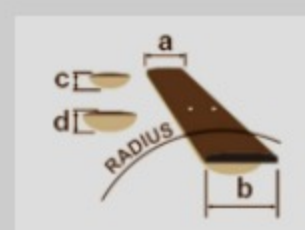

GRG131DX

COLOR VARIATION :

BKF : Black Flat

SHARE :

SPEC

SPECS

neck type	GRG / Maple neck
top/back/body	Poplar body
fretboard	Bound Purpleheart fretboard / Red Sharktooth inlay
fret	Jumbo frets
number of frets	24
bridge	F106 bridge
string space	10.5mm
neck pickup	Infinity R (H) neck pickup (Passive/Ceramic)
bridge pickup	Infinity R (H) bridge pickup (Passive/Ceramic)
factory tuning	1E,2B,3G,4D,5A,6E
string gauge	.010/.013/.017/.026/.036/.046
hardware color	Black

NECK DIMENSIONS

Scale :	648mm/25.5"
a : Width	43mm at NUT
b : Width	58mm at 24F
c : Thickness	19.5mm at 1F
d : Thickness	21.5mm at 12F
Radius :	400mmR

DESCRIPTION +

SWITCHING SYSTEM

DESCRIPTION

+

CONTROLS

DESCRIPTION