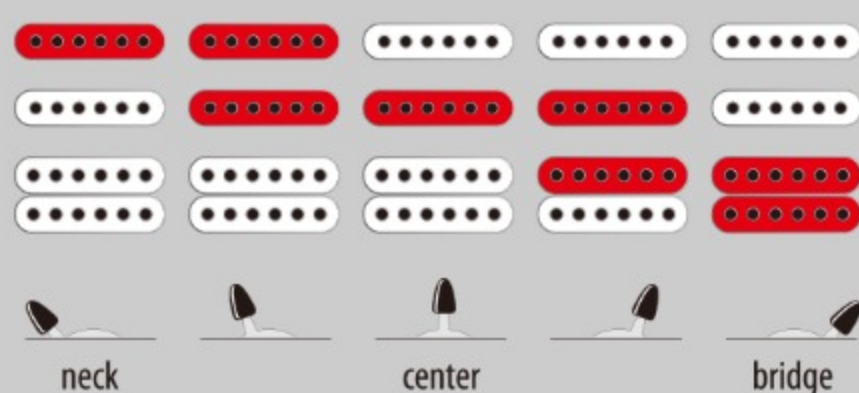

GRG140

BKN : Black Night

COLOR VARIATION :

SHARE : [f](#) [t](#)

SPEC

SPEC

neck type	GRG / Maple neck
top/back/body	Basswood (Mahogany for SB finish) body
fretboard	Treated New Zealand Pine / White dot inlay
fret	Jumbo frets
bridge	FAT-10 tremolo bridge
neck pickup	Infinity RS (S) neck pickup (Passive/Ceramic)
middle pickup	Infinity RS (S) middle pickup (Passive/Ceramic)
bridge pickup	Infinity R (H) bridge pickup (Passive/Ceramic)
factory tuning	1E, 2B, 3G, 4D, 5A, 6E
string gauge	.009/.011/.016/.024/.032/.042
hardware color	Chrome

NECK DIMENSIONS

Scale :	648mm/25.5"
a : Width	43mm at NUT
b : Width	58mm at 24F
c : Thickness	19.5mm at 1F
d : Thickness	21.5mm at 12F
Radius :	400mmR

SWITCHING SYSTEM

CONTROLS