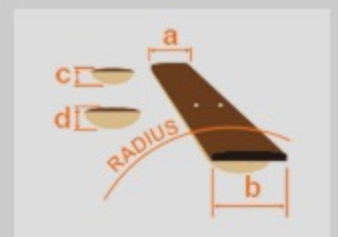

GRG140

BKN : Black Night

COLOR VARIATION :

SHARE : [f](#) [t](#)

SPEC

SPEC

neck type	GRG / Maple neck
top/back/body	Basswood (Mahogany for SB finish) body
fretboard	Treated New Zealand Pine / White dot inlay
fret	Jumbo frets
bridge	FAT-10 tremolo bridge
neck pickup	Infinity RS (S) neck pickup (Passive/Ceramic)
middle pickup	Infinity RS (S) middle pickup (Passive/Ceramic)
bridge pickup	Infinity R (H) bridge pickup (Passive/Ceramic)
factory tuning	1E, 2B, 3G, 4D, 5A, 6E
string gauge	.009/.011/.016/.024/.032/.042
hardware color	Chrome

NECK DIMENSIONS

Scale :	648mm/25.5"
a : Width	43mm at NUT
b : Width	58mm at 24F
c : Thickness	19.5mm at 1F
d : Thickness	21.5mm at 12F
Radius :	400mmR

SWITCHING SYSTEM

CONTROLS