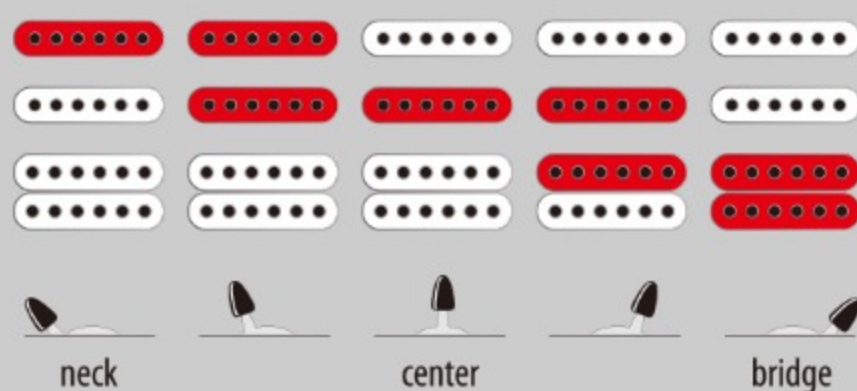

GRG140

COLOR VARIATION :

SHARE :  

SPEC

SPEC

neck type	GRG / Maple neck
top/back/body	Poplar body
fretboard	Treated New Zealand Pine fretboard / White dot inlay
fret	Jumbo frets
number of frets	24
bridge	Ibanez T102 tremolo bridge
string space	10.5mm
neck pickup	Infinity RS (S) neck pickup (Passive/Ceramic)
middle pickup	Infinity RS (S) middle pickup (Passive/Ceramic)
bridge pickup	Infinity R (H) bridge pickup (Passive/Ceramic)
factory tuning	1E,2B,3G,4D,5A,6E
strings	-
string gauge	.009/.011/.016/.024/.032/.042
nut	Plastic
hardware color	Chrome

NECK DIMENSIONS

Scale :	648mm/25.5"
a : Width	43mm at NUT
b : Width	58mm at 24F
c : Thickness	19.5mm at 1F
d : Thickness	21.5mm at 12F
Radius :	400mmR

SWITCHING SYSTEM

CONTROLS