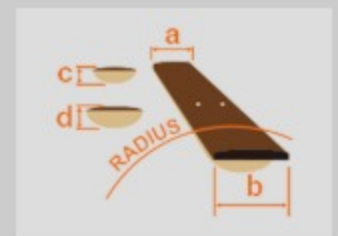

GRG140

COLOR VARIATION :

SHARE :  

SPEC

SPEC

neck type	GRG / Maple neck
top/back/body	Poplar body
fretboard	Treated New Zealand Pine fretboard / White dot inlay
fret	Jumbo frets
number of frets	24
bridge	Ibanez T102 tremolo bridge
string space	10.5mm
neck pickup	Infinity RS (S) neck pickup (Passive/Ceramic)
middle pickup	Infinity RS (S) middle pickup (Passive/Ceramic)
bridge pickup	Infinity R (H) bridge pickup (Passive/Ceramic)
factory tuning	1E,2B,3G,4D,5A,6E
strings	-
string gauge	.009/.011/.016/.024/.032/.042
nut	Plastic
hardware color	Chrome

NECK DIMENSIONS

Scale :	648mm/25.5"
a : Width	43mm at NUT
b : Width	58mm at 24F
c : Thickness	19.5mm at 1F
d : Thickness	21.5mm at 12F
Radius :	400mmR

SWITCHING SYSTEM

CONTROLS