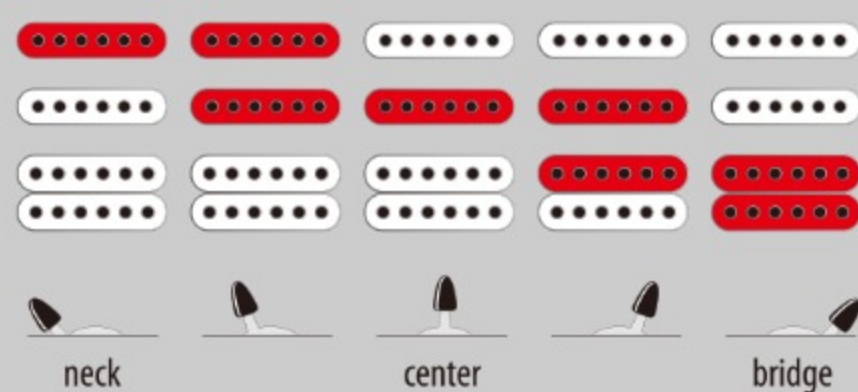

GRG140

RG

WH : White

COLOR VARIATION :

SHARE :  

SPEC

SPEC

neck type	GRG / Maple neck
top/back/body	Poplar body (SB finish: Okoume body)
fretboard	Bound Purpleheart fretboard / White dot inlay
fret	Jumbo frets
number of frets	24
bridge	T102 tremolo bridge
string space	10.5mm
neck pickup	Infinity RS (S) neck pickup (Passive/Ceramic)
middle pickup	Infinity RS (S) middle pickup (Passive/Ceramic)
bridge pickup	Infinity R (H) bridge pickup (Passive/Ceramic)
factory tuning	1E,2B,3G,4D,5A,6E
string gauge	.009/.011/.016/.024/.032/.042
hardware color	Chrome

NECK DIMENSIONS

Scale :	648mm/25.5"
a : Width	43mm at NUT
b : Width	58mm at 24F
c : Thickness	19.5mm at 1F
d : Thickness	21.5mm at 12F
Radius :	400mmR

SWITCHING SYSTEM

CONTROLS

OTHERS

Recommended Case W250C