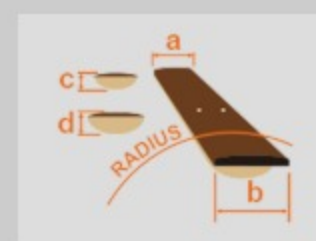

GRG140

RG

WH : White

COLOR VARIATION :

SHARE :  

SPEC

SPEC

neck type	GRG / Maple neck
top/back/body	Poplar body (SB finish: Okoume body)
fretboard	Bound Purpleheart fretboard / White dot inlay
fret	Jumbo frets
number of frets	24
bridge	T102 tremolo bridge
string space	10.5mm
neck pickup	Infinity RS (S) neck pickup (Passive/Ceramic)
middle pickup	Infinity RS (S) middle pickup (Passive/Ceramic)
bridge pickup	Infinity R (H) bridge pickup (Passive/Ceramic)
factory tuning	1E,2B,3G,4D,5A,6E
string gauge	.009/.011/.016/.024/.032/.042
hardware color	Chrome

NECK DIMENSIONS

Scale :	648mm/25.5"
a : Width	43mm at NUT
b : Width	58mm at 24F
c : Thickness	19.5mm at 1F
d : Thickness	21.5mm at 12F
Radius :	400mmR

SWITCHING SYSTEM

CONTROLS

OTHERS

Recommended Case W250C