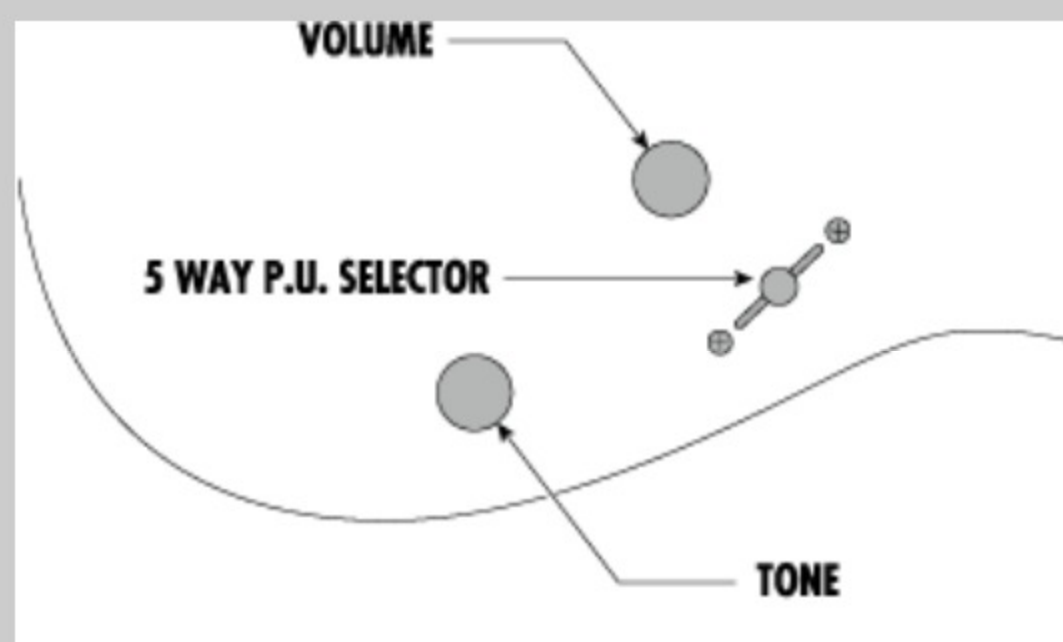

GRG140

RG

WH : White

COLOR VARIATION :

SHARE :  

SPEC

SPEC

neck type	GRG / Maple neck
top/back/body	Poplar body (SB finish: Okoume body)
fretboard	Bound Purpleheart fretboard / White dot inlay
fret	Jumbo frets
number of frets	24
bridge	T102 tremolo bridge
string space	10.5mm
neck pickup	Infinity RS (S) neck pickup (Passive/Ceramic)
middle pickup	Infinity RS (S) middle pickup (Passive/Ceramic)
bridge pickup	Infinity R (H) bridge pickup (Passive/Ceramic)
factory tuning	1E,2B,3G,4D,5A,6E
string gauge	.009/.011/.016/.024/.032/.042
hardware color	Chrome

NECK DIMENSIONS

Scale :	648mm/25.5"
a : Width	43mm at NUT
b : Width	58mm at 24F
c : Thickness	19.5mm at 1F
d : Thickness	21.5mm at 12F
Radius :	400mmR

SWITCHING SYSTEM

CONTROLS

OTHERS

Recommended Case W250C