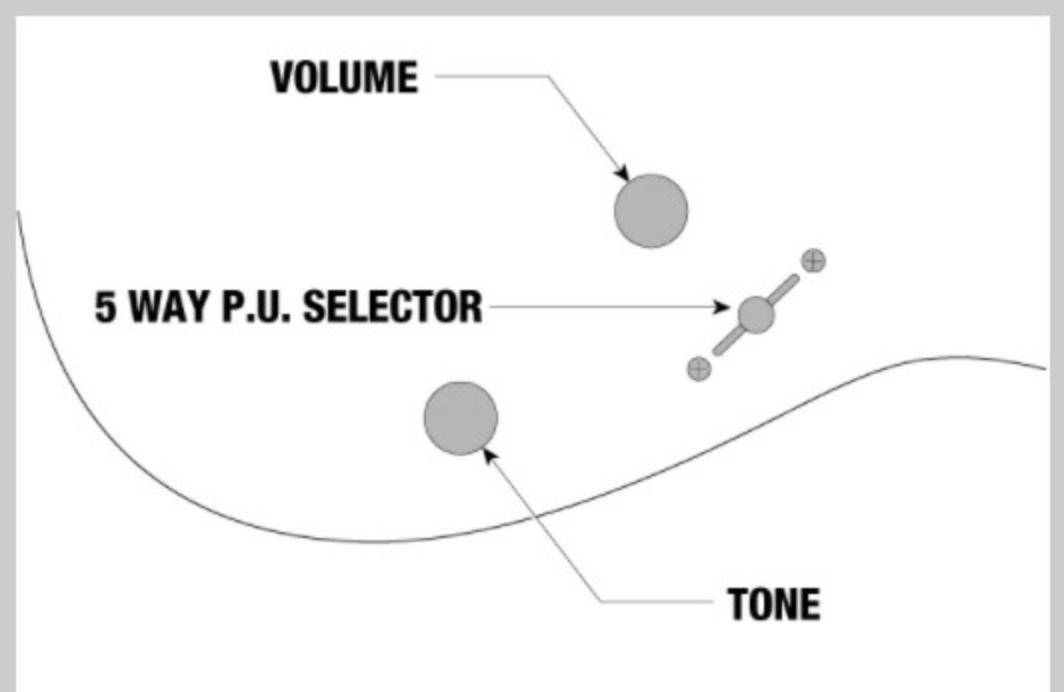

GRG140

COLOR VARIATION :

WH : White

SHARE :

SPEC

SPECS

neck type	GRG / Maple neck
top/back/body	Poplar body
fretboard	Bound Purpleheart fretboard / White dot inlay
fret	Jumbo frets
number of frets	24
bridge	T102 bridge
string space	10.5mm
neck pickup	Infinity RS (S) neck pickup (Passive/Ceramic)
middle pickup	Infinity RS (S) middle pickup (Passive/Ceramic)
bridge pickup	Infinity R (H) bridge pickup (Passive/Ceramic)
factory tuning	1E,2B,3G,4D,5A,6E
string gauge	.009/.011/.016/.024/.032/.042
hardware color	Chrome

NECK DIMENSIONS

Scale :	648mm/25.5"
a : Width	43mm at NUT
b : Width	58mm at 24F
c : Thickness	19.5mm at 1F
d : Thickness	21.5mm at 12F
Radius :	400mmR

DESCRIPTION +

SWITCHING SYSTEM

DESCRIPTION +

CONTROLS

DESCRIPTION +