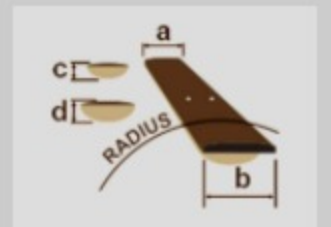

GRG140

COLOR VARIATION :

WH : White

SHARE :

SPEC

SPECS

neck type	GRG / Maple neck
top/back/body	Poplar body
fretboard	Bound Purpleheart fretboard / White dot inlay
fret	Jumbo frets
number of frets	24
bridge	T102 bridge
string space	10.5mm
neck pickup	Infinity RS (S) neck pickup (Passive/Ceramic)
middle pickup	Infinity RS (S) middle pickup (Passive/Ceramic)
bridge pickup	Infinity R (H) bridge pickup (Passive/Ceramic)
factory tuning	1E,2B,3G,4D,5A,6E
string gauge	.009/.011/.016/.024/.032/.042
hardware color	Chrome

NECK DIMENSIONS

Scale :	648mm/25.5"
a : Width	43mm at NUT
b : Width	58mm at 24F
c : Thickness	19.5mm at 1F
d : Thickness	21.5mm at 12F
Radius :	400mmR

DESCRIPTION +

SWITCHING SYSTEM

DESCRIPTION +

CONTROLS

DESCRIPTION +