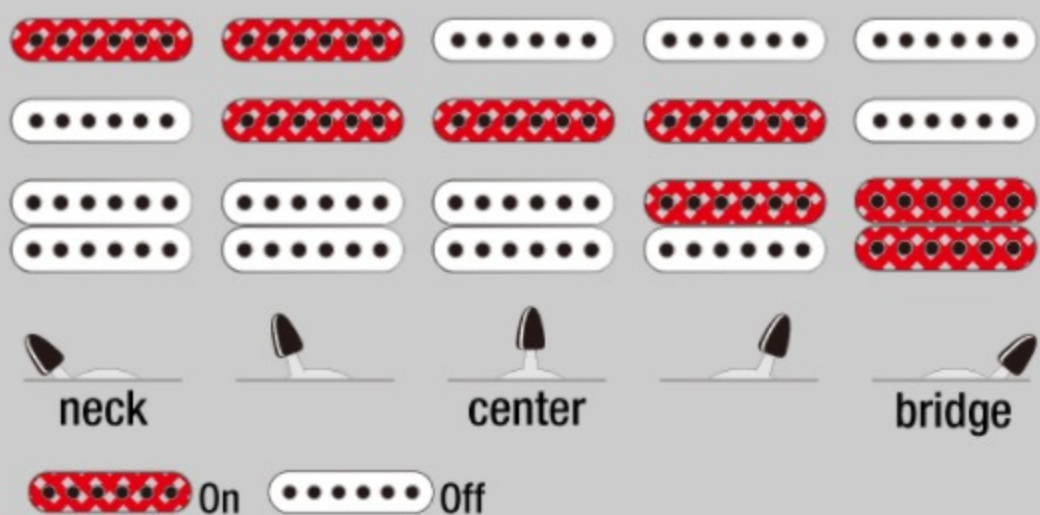

GRG140

COLOR VARIATION :

WH : White

SHARE :

SPEC

SPECS

neck type	GRG / Maple neck
top/back/body	Poplar body
fretboard	Bound Purpleheart fretboard / White dot inlay
fret	Jumbo frets
number of frets	24
bridge	T102 bridge
string space	10.5mm
neck pickup	Infinity RS (S) neck pickup (Passive/Ceramic)
middle pickup	Infinity RS (S) middle pickup (Passive/Ceramic)
bridge pickup	Infinity R (H) bridge pickup (Passive/Ceramic)
factory tuning	1E,2B,3G,4D,5A,6E
string gauge	.009/.011/.016/.024/.032/.042
hardware color	Chrome

NECK DIMENSIONS

Scale :	648mm/25.5"
a : Width	43mm at NUT
b : Width	58mm at 24F
c : Thickness	19.5mm at 1F
d : Thickness	21.5mm at 12F
Radius :	400mmR

DESCRIPTION +

SWITCHING SYSTEM

DESCRIPTION +

CONTROLS

DESCRIPTION +