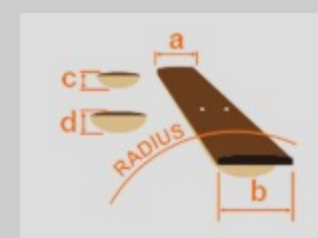

### SPEC

neck type	GRG / Maple neck
top/back/body	Poplar body
fretboard	Treated New Zealand Pine / Sharktooth inlay
fret	Jumbo frets
bridge	FAT-10 tremolo bridge
neck pickup	Infinity R (H) neck pickup (Passive/Ceramic)
middle pickup	Infinity RS (S) middle pickup (Passive/Ceramic)
bridge pickup	Infinity R (H) bridge pickup (Passive/Ceramic)
factory tuning	1E, 2B, 3G, 4D, 5A, 6E
string gauge	.009/.011/.016/.024/.032/.042
hardware color	Chrome

### NECK DIMENSIONS

Scale :	648mm/25.5"
a : Width	43mm at NUT
b : Width	56mm at 24F
c : Thickness	19.5mm at 1F
d : Thickness	21.5mm at 12F
Radius :	400mmR