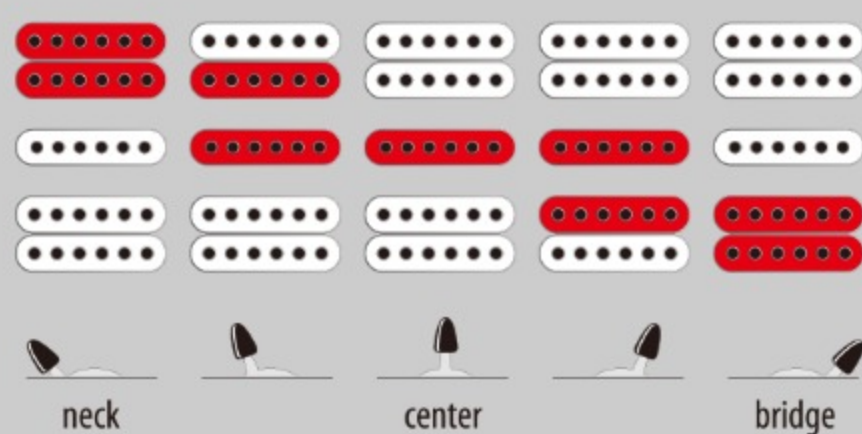

## SPEC

### SPEC

neck type	GRG / Maple neck
top/back/body	Poplar body
fretboard	Treated New Zealand Pine / Sharktooth inlay
fret	Jumbo frets
bridge	FAT-10 tremolo bridge
neck pickup	Infinity R (H) neck pickup (Passive/Ceramic)
middle pickup	Infinity RS (S) middle pickup (Passive/Ceramic)
bridge pickup	Infinity R (H) bridge pickup (Passive/Ceramic)
factory tuning	1E, 2B, 3G, 4D, 5A, 6E
string gauge	.009/.011/.016/.024/.032/.042
hardware color	Chrome

### SWITCHING SYSTEM