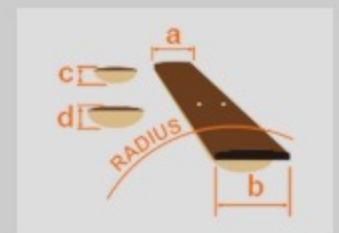

# GRG170DX

BKN : Black Night

COLOR VARIATION :

SHARE :  

### SPEC

neck type	GRG / Maple neck
top/back/body	Poplar body
fretboard	Bound Treated New Zealand Pine / Sharktooth inlay
fret	Jumbo frets
bridge	FAT-10 tremolo bridge
neck pickup	Infinity R (H) neck pickup (Passive/Ceramic)
middle pickup	Infinity RS (S) middle pickup (Passive/Ceramic)
bridge pickup	Infinity R (H) bridge pickup (Passive/Ceramic)
hardware color	Chrome

### NECK DIMENSIONS

Scale :	648mm/25.5"
a : Width	43mm at NUT
b : Width	58mm at 24F
c : Thickness	19.5mm at 1F
d : Thickness	21.5mm at 12F
Radius :	400mmR