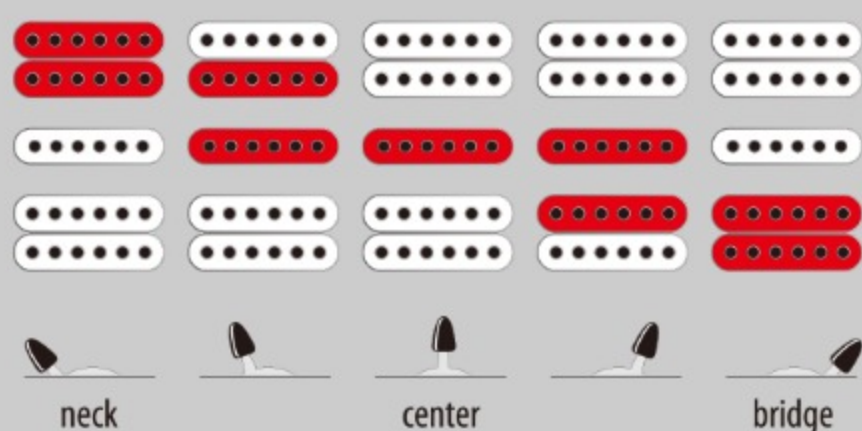

## SPEC

### SPEC

neck type	GRG / Maple neck
top/back/body	Poplar body
fretboard	Bound Treated New Zealand Pine / Sharktooth inlay
fret	Jumbo frets
bridge	FAT-10 tremolo bridge
neck pickup	Infinity R (H) neck pickup (Passive/Ceramic)
middle pickup	Infinity RS (S) middle pickup (Passive/Ceramic)
bridge pickup	Infinity R (H) bridge pickup (Passive/Ceramic)
hardware color	Chrome

### SWITCHING SYSTEM