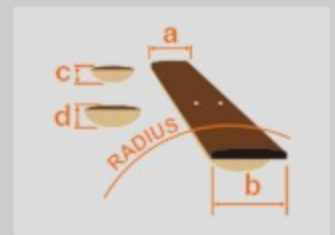

# GRG170DX

BKN : Black Night

COLOR VARIATION :

SHARE :  

### SPEC

neck type	GRG / Maple neck
top/back/body	Poplar body
fretboard	Treated New Zealand Pine / Sharktooth inlay
fret	Jumbo frets
bridge	Ibanez T102 tremolo bridge
neck pickup	Infinity R (H) neck pickup (Passive/Ceramic)
middle pickup	Infinity RS (S) middle pickup (Passive/Ceramic)
bridge pickup	Infinity R (H) bridge pickup (Passive/Ceramic)
hardware color	Chrome

### NECK DIMENSIONS

Scale :	648mm/25.5"
a : Width	43mm at NUT
b : Width	58mm at 24F
c : Thickness	19.5mm at 1F
d : Thickness	21.5mm at 12F
Radius :	400mmR