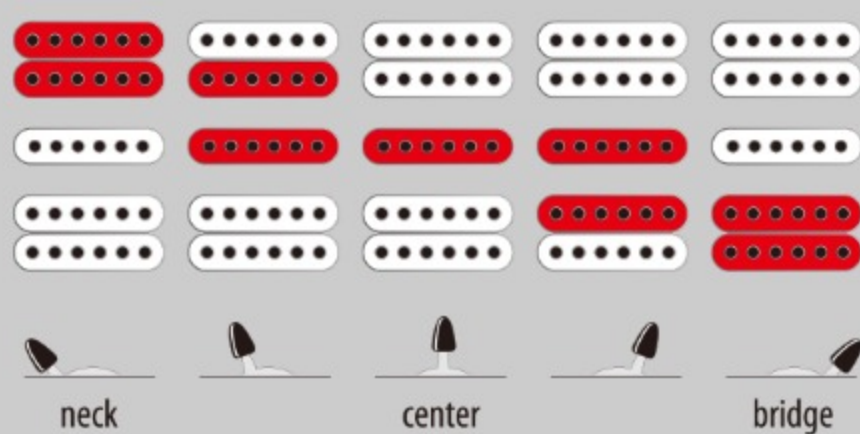

## SPEC

### SPEC

neck type	GRG / Maple neck
top/back/body	Poplar body
fretboard	Treated New Zealand Pine / Sharktooth inlay
fret	Jumbo frets
bridge	Ibanez T102 tremolo bridge
neck pickup	Infinity R (H) neck pickup (Passive/Ceramic)
middle pickup	Infinity RS (S) middle pickup (Passive/Ceramic)
bridge pickup	Infinity R (H) bridge pickup (Passive/Ceramic)
hardware color	Chrome

### SWITCHING SYSTEM