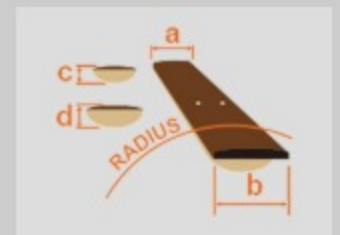

GRG170DX

BKN : Black Night

COLOR VARIATION :

SHARE :  

SPEC

SPEC

| | |
|----------------|---|
| neck type | GRG / Maple neck |
| top/back/body | Mahogany body |
| fretboard | Bound Rosewood / Sharktooth inlay |
| fret | Jumbo frets |
| bridge | Ibanez T102 tremolo bridge |
| neck pickup | Infinity R (H) neck pickup (Passive/Ceramic) |
| middle pickup | Infinity RS (S) middle pickup (Passive/Ceramic) |
| bridge pickup | Infinity R (H) bridge pickup (Passive/Ceramic) |
| hardware color | Chrome |

NECK DIMENSIONS

| | |
|---------------|---------------|
| Scale : | 648mm/25.5" |
| a : Width | 43mm at NUT |
| b : Width | 58mm at 24F |
| c : Thickness | 19.5mm at 1F |
| d : Thickness | 21.5mm at 12F |
| Radius : | 400mmR |