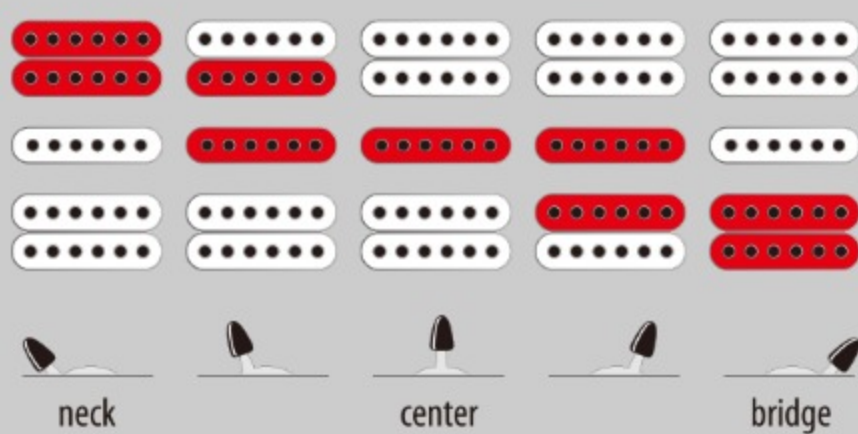

SWITCHING SYSTEM