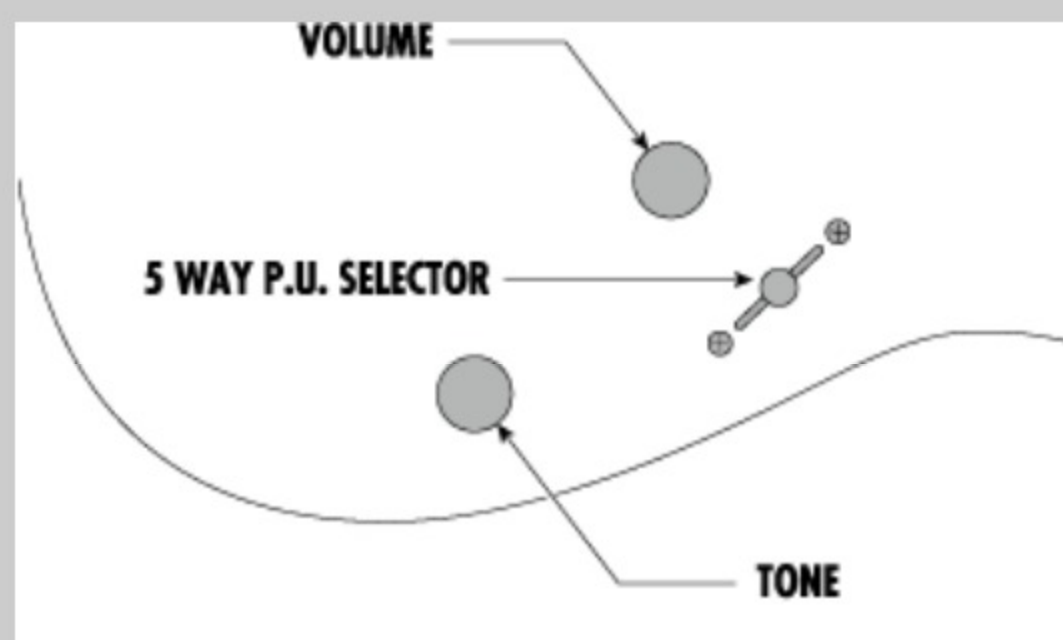

CONTROLS

OTHERS

Recommended Case W250C