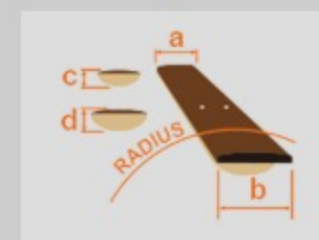

# GRG170DX

BKN : Black Night

COLOR VARIATION :

SHARE :  

### SPEC

neck type	GRG / Maple neck
top/back/body	Poplar body
fretboard	Bound Purpleheart fretboard / White Sharktooth inlay
fret	Jumbo frets
number of frets	24
bridge	T102 tremolo bridge
string space	10.5mm
neck pickup	Infinity R (H) neck pickup (Passive/Ceramic)
middle pickup	Infinity RS (S) middle pickup (Passive/Ceramic)
bridge pickup	Infinity R (H) bridge pickup (Passive/Ceramic)
factory tuning	1E,2B,3G,4D,5A,6E
string gauge	.009/.011/.016/.024/.032/.042
hardware color	Chrome

### NECK DIMENSIONS

Scale :	648mm/25.5"
a : Width	43mm at NUT
b : Width	58mm at 24F
c : Thickness	19.5mm at 1F
d : Thickness	21.5mm at 12F
Radius :	400mmR