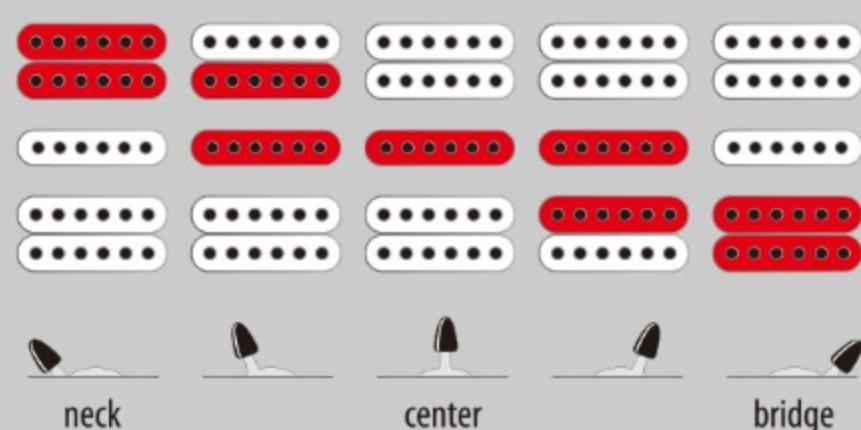

## SPEC

### SPEC

neck type	GRG / Maple neck
top/back/body	Poplar body
fretboard	Bound Purpleheart fretboard / White Sharktooth inlay
fret	Jumbo frets
number of frets	24
bridge	T102 tremolo bridge
string space	10.5mm
neck pickup	Infinity R (H) neck pickup (Passive/Ceramic)
middle pickup	Infinity RS (S) middle pickup (Passive/Ceramic)
bridge pickup	Infinity R (H) bridge pickup (Passive/Ceramic)
factory tuning	1E,2B,3G,4D,5A,6E
string gauge	.009/.011/.016/.024/.032/.042
hardware color	Chrome

### SWITCHING SYSTEM