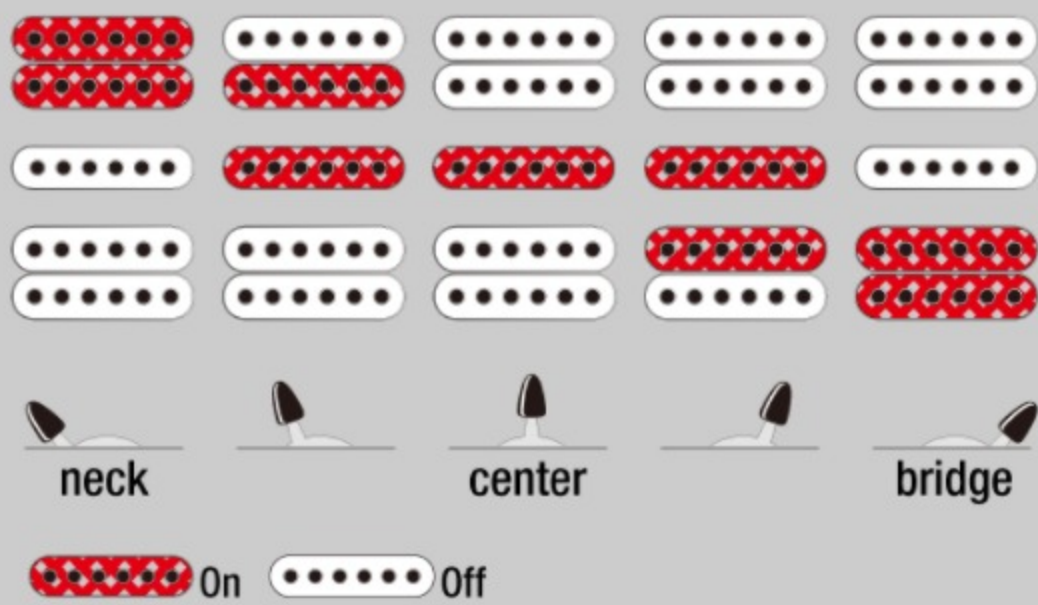

## SPEC

### SPECS

neck type	GRG / Maple neck
top/back/body	Poplar body
fretboard	Bound Purpleheart fretboard / White Sharktooth inlay
fret	Jumbo frets
number of frets	24
bridge	T102 bridge
string space	10.5mm
neck pickup	Infinity R (H) neck pickup (Passive/Ceramic)
middle pickup	Infinity RS (S) middle pickup (Passive/Ceramic)
bridge pickup	Infinity R (H) bridge pickup (Passive/Ceramic)
factory tuning	1E,2B,3G,4D,5A,6E
string gauge	.009/.011/.016/.024/.032/.042
hardware color	Chrome

### SWITCHING SYSTEM

DESCRIPTION

+