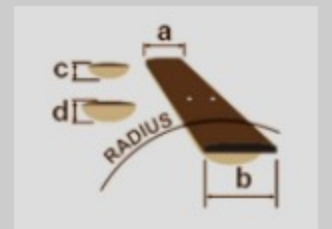

DESCRIPTION +