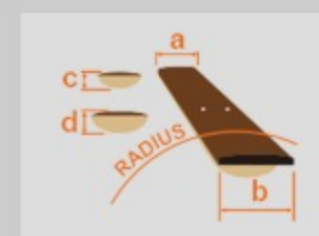

GRG170DXB

TKS : Transparent Black Sunburst

COLOR VARIATION :

SHARE :  

SPEC

SPEC

neck type	GRG / Maple neck
top/back/body	Poplar body
fretboard	Bound Treated New Zealand Pine / Sharktooth inlay
fret	Jumbo frets
bridge	FAT-10 tremolo bridge
neck pickup	Infinity R (H) neck pickup (Passive/Ceramic)
middle pickup	Infinity RS (S) middle pickup (Passive/Ceramic)
bridge pickup	Infinity R (H) bridge pickup (Passive/Ceramic)
hardware color	Black

NECK DIMENSIONS

Scale :	648mm/25.5"
a : Width	43mm at NUT
b : Width	58mm at 24F
c : Thickness	19.5mm at 1F
d : Thickness	21.5mm at 12F
Radius :	400mmR

SWITCHING SYSTEM

CONTROLS