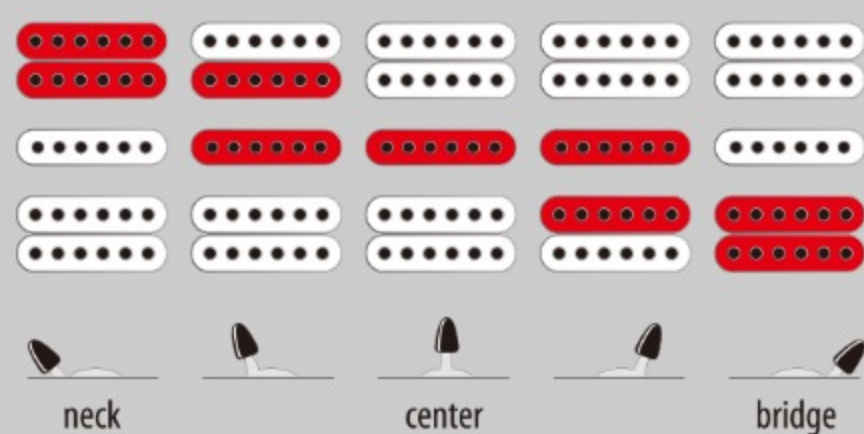

GRG170DXB

TKS : Transparent Black Sunburst

COLOR VARIATION :

SHARE :  

SPEC

SPEC

neck type	GRG / Maple neck
top/back/body	Poplar body
fretboard	Bound Treated New Zealand Pine / Sharktooth inlay
fret	Jumbo frets
bridge	FAT-10 tremolo bridge
neck pickup	Infinity R (H) neck pickup (Passive/Ceramic)
middle pickup	Infinity RS (S) middle pickup (Passive/Ceramic)
bridge pickup	Infinity R (H) bridge pickup (Passive/Ceramic)
hardware color	Black

NECK DIMENSIONS

Scale :	648mm/25.5"
a : Width	43mm at NUT
b : Width	58mm at 24F
c : Thickness	19.5mm at 1F
d : Thickness	21.5mm at 12F
Radius :	400mmR

SWITCHING SYSTEM

CONTROLS