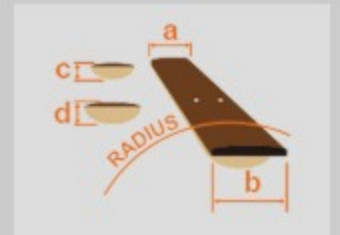

# GRG170DXL

BKN : Black Night

COLOR VARIATION :

SHARE :  

### SPEC

neck type	GRG / Maple neck
top/back/body	Mahogany body
fretboard	Bound Rosewood / Sharktooth inlay
fret	Jumbo frets
bridge	Ibanez T102 tremolo bridge
neck pickup	Infinity R (H) neck pickup (Passive/Ceramic)
middle pickup	Infinity RS (S) middle pickup (Passive/Ceramic)
bridge pickup	Infinity R (H) bridge pickup (Passive/Ceramic)
hardware color	Chrome

### NECK DIMENSIONS

Scale :	648mm/25.5"
a : Width	43mm at NUT
b : Width	58mm at 24F
c : Thickness	19.5mm at 1F
d : Thickness	21.5mm at 12F
Radius :	400mmR