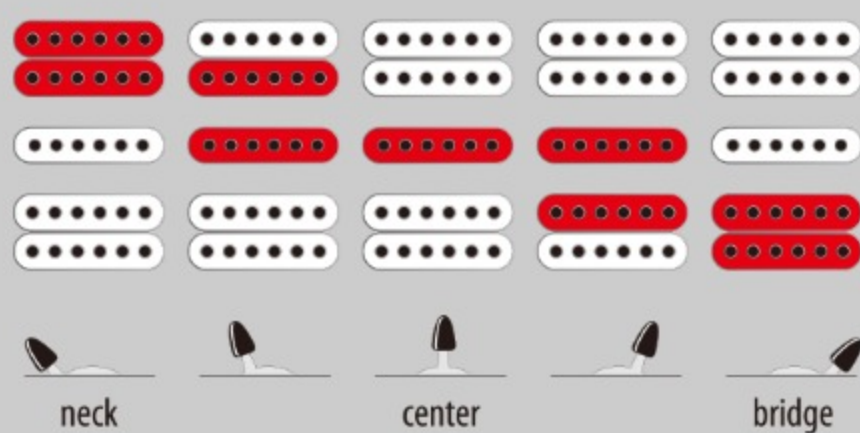

## SPEC

### SPEC

neck type	GRG / Maple neck
top/back/body	Mahogany body
fretboard	Bound Rosewood / Sharktooth inlay
fret	Jumbo frets
bridge	Ibanez T102 tremolo bridge
neck pickup	Infinity R (H) neck pickup (Passive/Ceramic)
middle pickup	Infinity RS (S) middle pickup (Passive/Ceramic)
bridge pickup	Infinity R (H) bridge pickup (Passive/Ceramic)
hardware color	Chrome

### SWITCHING SYSTEM