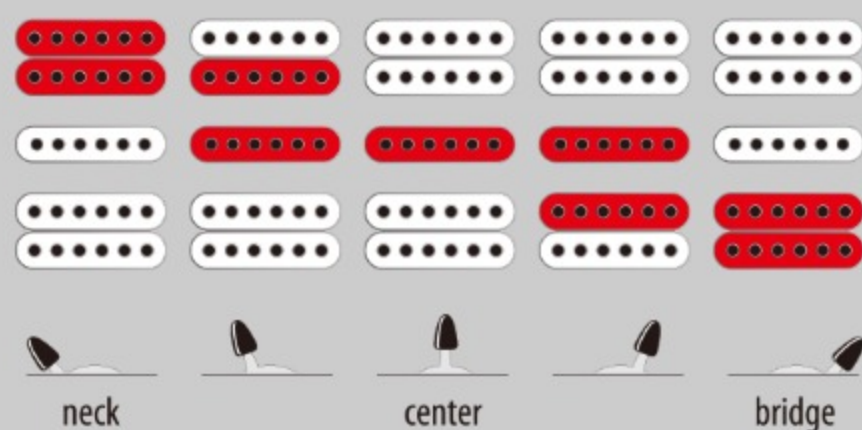

GRG170DXL

COLOR VARIATION :

SHARE :  

SPEC

SPEC

neck type	GRG / Maple neck
top/back/body	Poplar body
fretboard	Bound Treated New Zealand Pine fretboard / Sharktooth inlay
fret	Jumbo frets
number of frets	24
bridge	Ibanez T102 tremolo bridge
string space	10.5mm
neck pickup	Infinity R (H) neck pickup (Passive/Ceramic)
middle pickup	Infinity RS (S) middle pickup (Passive/Ceramic)
bridge pickup	Infinity R (H) bridge pickup (Passive/Ceramic)
factory tuning	1E,2B,3G,4D,5A,6E
strings	-
string gauge	.009/.011/.016/.024/.032/.042
nut	Plastic
hardware color	Chrome

NECK DIMENSIONS

Scale :	648mm/25.5"
a : Width	43mm at NUT
b : Width	58mm at 24F
c : Thickness	19.5mm at 1F
d : Thickness	21.5mm at 12F
Radius :	400mmR

SWITCHING SYSTEM

CONTROLS