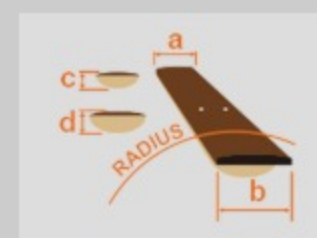

GRG170DXL

COLOR VARIATION :

SHARE :  

SPEC

SPEC

neck type	GRG / Maple neck
top/back/body	Poplar body
fretboard	Bound Treated New Zealand Pine fretboard / Sharktooth inlay
fret	Jumbo frets
number of frets	24
bridge	Ibanez T102 tremolo bridge
string space	10.5mm
neck pickup	Infinity R (H) neck pickup (Passive/Ceramic)
middle pickup	Infinity RS (S) middle pickup (Passive/Ceramic)
bridge pickup	Infinity R (H) bridge pickup (Passive/Ceramic)
factory tuning	1E,2B,3G,4D,5A,6E
strings	-
string gauge	.009/.011/.016/.024/.032/.042
nut	Plastic
hardware color	Chrome

NECK DIMENSIONS

Scale :	648mm/25.5"
a : Width	43mm at NUT
b : Width	58mm at 24F
c : Thickness	19.5mm at 1F
d : Thickness	21.5mm at 12F
Radius :	400mmR

SWITCHING SYSTEM

CONTROLS