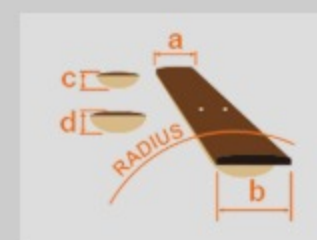

# GRG170DXL

BKN : Black Night

COLOR VARIATION :

SHARE :  

### SPEC

neck type	GRG / Maple neck
top/back/body	Poplar body
fretboard	Bound Purpleheart fretboard / White Sharktooth inlay
fret	Jumbo frets
number of frets	24
bridge	T102 tremolo bridge
string space	10.5mm
neck pickup	Infinity R (H) neck pickup (Passive/Ceramic)
middle pickup	Infinity RS (S) middle pickup (Passive/Ceramic)
bridge pickup	Infinity R (H) bridge pickup (Passive/Ceramic)
factory tuning	1E,2B,3G,4D,5A,6E
string gauge	.009/.011/.016/.024/.032/.042
hardware color	Chrome

### NECK DIMENSIONS

Scale :	648mm/25.5"
a : Width	43mm at NUT
b : Width	58mm at 24F
c : Thickness	19.5mm at 1F
d : Thickness	21.5mm at 12F
Radius :	400mmR