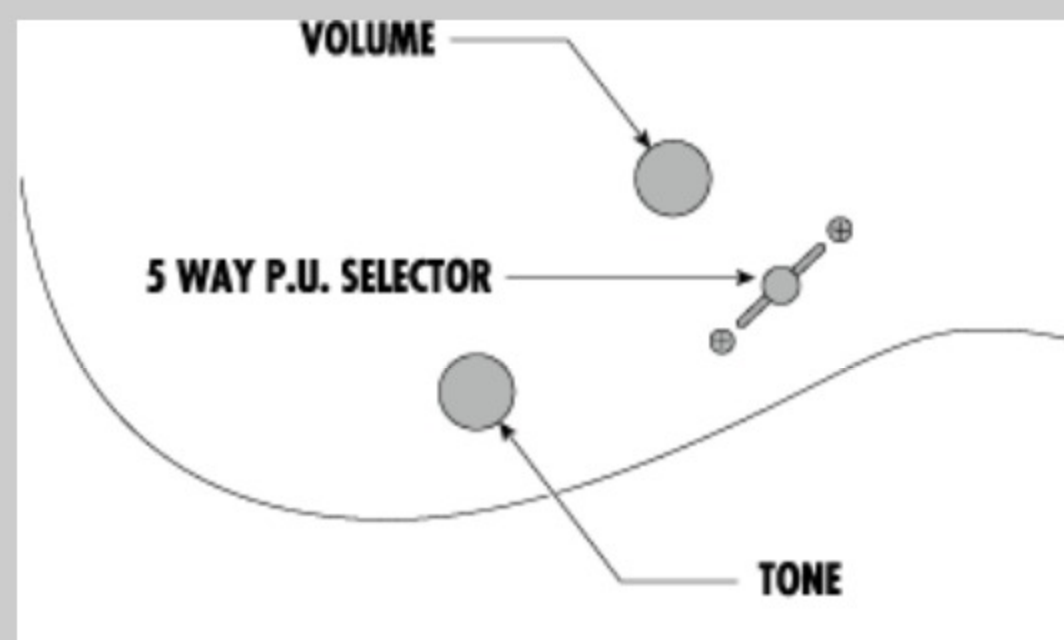

CONTROLS

OTHERS

Recommended Case W250C