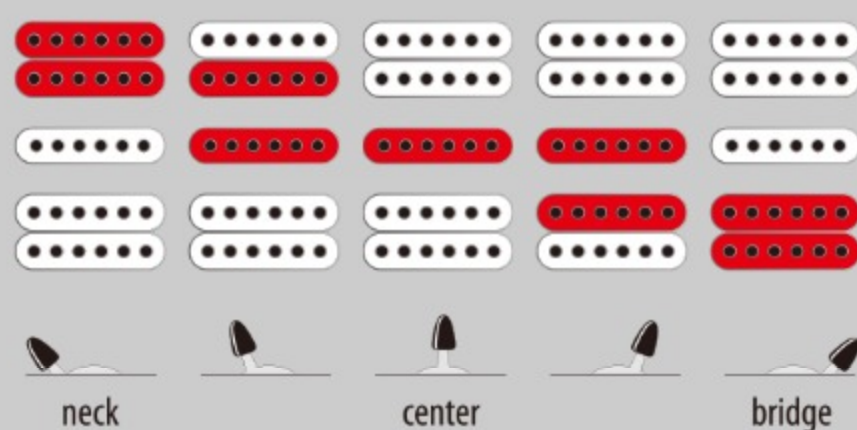

## SPEC

### SPEC

neck type	GRG / Maple neck
top/back/body	Poplar body
fretboard	Bound Purpleheart fretboard / White Sharktooth inlay
fret	Jumbo frets
number of frets	24
bridge	T102 tremolo bridge
string space	10.5mm
neck pickup	Infinity R (H) neck pickup (Passive/Ceramic)
middle pickup	Infinity RS (S) middle pickup (Passive/Ceramic)
bridge pickup	Infinity R (H) bridge pickup (Passive/Ceramic)
factory tuning	1E,2B,3G,4D,5A,6E
string gauge	.009/.011/.016/.024/.032/.042
hardware color	Chrome

### SWITCHING SYSTEM