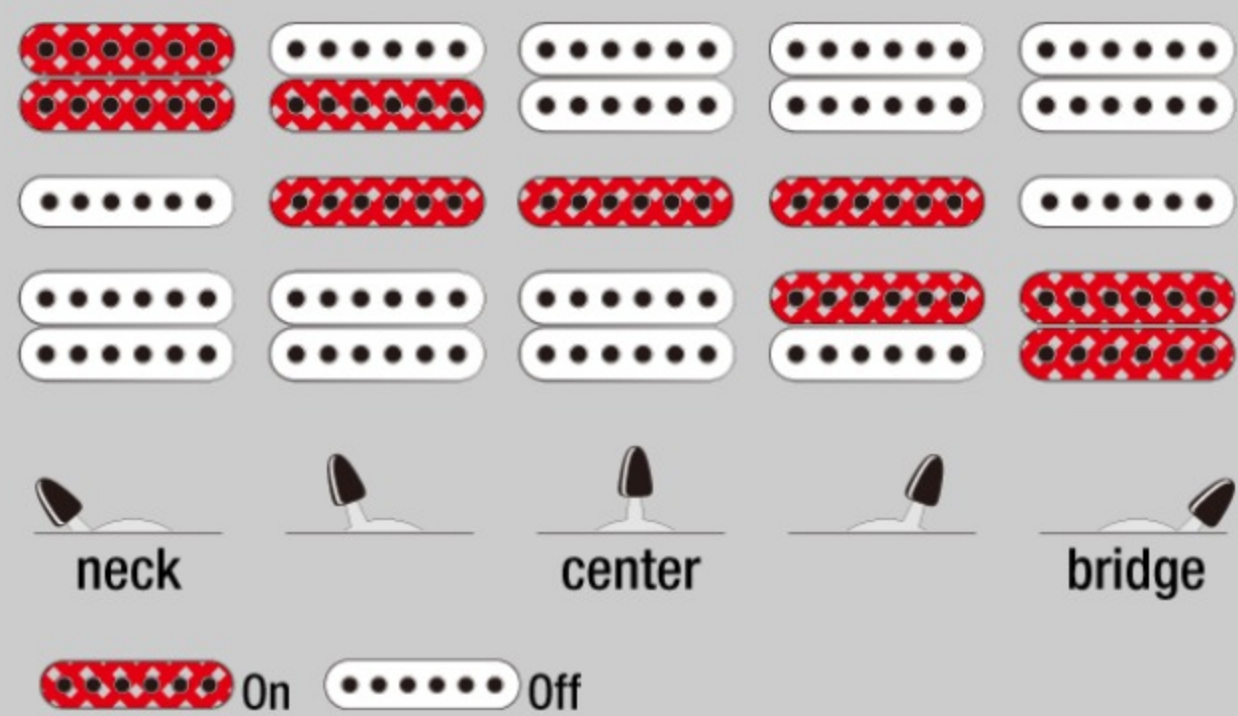

GRG170DXL

COLOR VARIATION :

BKN : Black Night

SHARE :  

SPEC

SPECS

| | |
|-----------------|--|
| neck type | GRG / Maple neck |
| top/back/body | Poplar body |
| fretboard | Bound Purpleheart fretboard / White Sharktooth inlay |
| fret | Jumbo frets |
| number of frets | 24 |
| bridge | T102 tremolo bridge |
| string space | 10.5mm |
| neck pickup | Infinity R (H) neck pickup (Passive/Ceramic) |
| middle pickup | Infinity RS (S) middle pickup (Passive/Ceramic) |
| bridge pickup | Infinity R (H) bridge pickup (Passive/Ceramic) |
| factory tuning | 1E,2B,3G,4D,5A,6E |
| string gauge | .009/.011/.016/.024/.032/.042 |
| hardware color | Chrome |

NECK DIMENSIONS

| | |
|---------------|---------------|
| Scale : | 648mm/25.5" |
| a : Width | 43mm at NUT |
| b : Width | 58mm at 24F |
| c : Thickness | 19.5mm at 1F |
| d : Thickness | 21.5mm at 12F |
| Radius : | 400mmR |

DESCRIPTION +

SWITCHING SYSTEM

DESCRIPTION

+

CONTROLS

DESCRIPTION

+

OTHER FEATURES