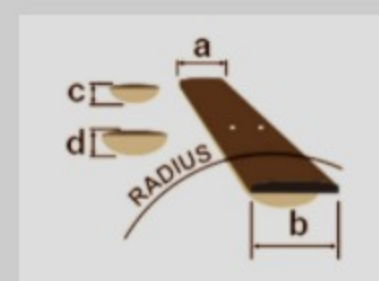

GRG170DXL

COLOR VARIATION :

BKN : Black Night

SHARE :  

SPEC

SPECS

| | |
|-----------------|--|
| neck type | GRG / Maple neck |
| top/back/body | Poplar body |
| fretboard | Bound Purpleheart fretboard / White Sharktooth inlay |
| fret | Jumbo frets |
| number of frets | 24 |
| bridge | T102 tremolo bridge |
| string space | 10.5mm |
| neck pickup | Infinity R (H) neck pickup (Passive/Ceramic) |
| middle pickup | Infinity RS (S) middle pickup (Passive/Ceramic) |
| bridge pickup | Infinity R (H) bridge pickup (Passive/Ceramic) |
| factory tuning | 1E,2B,3G,4D,5A,6E |
| string gauge | .009/.011/.016/.024/.032/.042 |
| hardware color | Chrome |

NECK DIMENSIONS

| | |
|---------------|---------------|
| Scale : | 648mm/25.5" |
| a : Width | 43mm at NUT |
| b : Width | 58mm at 24F |
| c : Thickness | 19.5mm at 1F |
| d : Thickness | 21.5mm at 12F |
| Radius : | 400mmR |