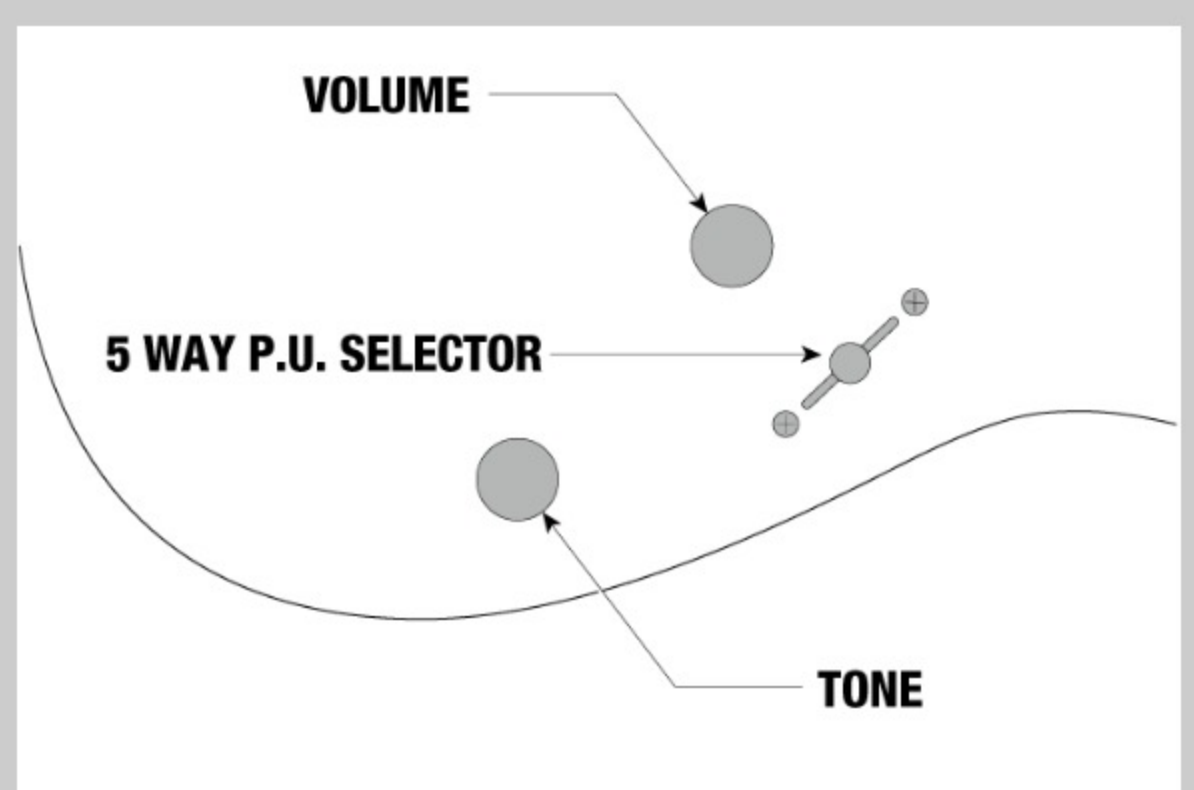

GRG220PA1

COLOR VARIATION : 

BKB : Transparent Brown Black Burst

SHARE :  

SPEC

SPECS

neck type	GRG / Roasted Maple neck
top/back/body	Poplar Burl Art Grain top / Okoume body
fretboard	Bound Purpleheart fretboard / White Sharktooth inlay
fret	Jumbo frets
number of frets	24
bridge	T106 bridge
string space	10.5mm
neck pickup	Classic Elite (H) neck pickup (Passive/Ceramic)
bridge pickup	Classic Elite (H) bridge pickup (Passive/Ceramic)
factory tuning	1E,2B,3G,4D,5A,6E
string gauge	.009/.011/.016/.024/.032/.042
hardware color	Chrome

NECK DIMENSIONS

Scale :	648mm/25.5"
a : Width	43mm at NUT
b : Width	58mm at 24F
c : Thickness	19.5mm at 1F
d : Thickness	21.5mm at 12F
Radius :	400mmR

DESCRIPTION +

SWITCHING SYSTEM

DESCRIPTION

+

CONTROLS

DESCRIPTION