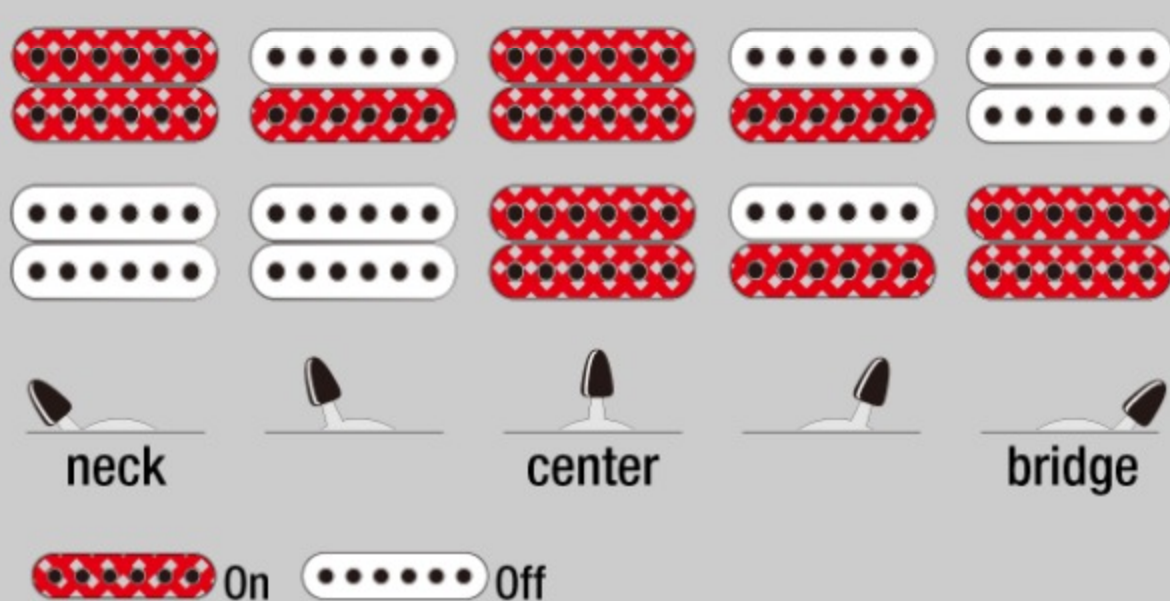

GRG220PA1

COLOR VARIATION : 

BKB : Transparent Brown Black Burst

SHARE :  

SPEC

SPECS

neck type	GRG / Roasted Maple neck
top/back/body	Poplar Burl Art Grain top / Okoume body
fretboard	Bound Purpleheart fretboard / White Sharktooth inlay
fret	Jumbo frets
number of frets	24
bridge	T106 bridge
string space	10.5mm
neck pickup	Classic Elite (H) neck pickup (Passive/Ceramic)
bridge pickup	Classic Elite (H) bridge pickup (Passive/Ceramic)
factory tuning	1E,2B,3G,4D,5A,6E
string gauge	.009/.011/.016/.024/.032/.042
hardware color	Chrome

NECK DIMENSIONS

Scale :	648mm/25.5"
a : Width	43mm at NUT
b : Width	58mm at 24F
c : Thickness	19.5mm at 1F
d : Thickness	21.5mm at 12F
Radius :	400mmR

DESCRIPTION +

SWITCHING SYSTEM

DESCRIPTION

+

CONTROLS

DESCRIPTION