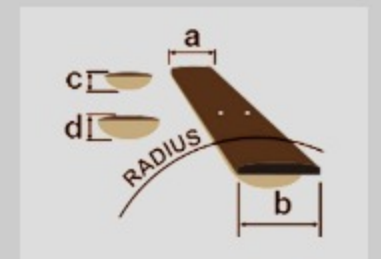

GRG220PA1

COLOR VARIATION : 

BKB : Transparent Brown Black Burst

SHARE :  

SPEC

SPECS

neck type	GRG / Roasted Maple neck
top/back/body	Poplar Burl Art Grain top / Okoume body
fretboard	Bound Purpleheart fretboard / White Sharktooth inlay
fret	Jumbo frets
number of frets	24
bridge	T106 bridge
string space	10.5mm
neck pickup	Classic Elite (H) neck pickup (Passive/Ceramic)
bridge pickup	Classic Elite (H) bridge pickup (Passive/Ceramic)
factory tuning	1E,2B,3G,4D,5A,6E
string gauge	.009/.011/.016/.024/.032/.042
hardware color	Chrome

NECK DIMENSIONS

Scale :	648mm/25.5"
a : Width	43mm at NUT
b : Width	58mm at 24F
c : Thickness	19.5mm at 1F
d : Thickness	21.5mm at 12F
Radius :	400mmR

DESCRIPTION +

SWITCHING SYSTEM

DESCRIPTION

+

CONTROLS

DESCRIPTION