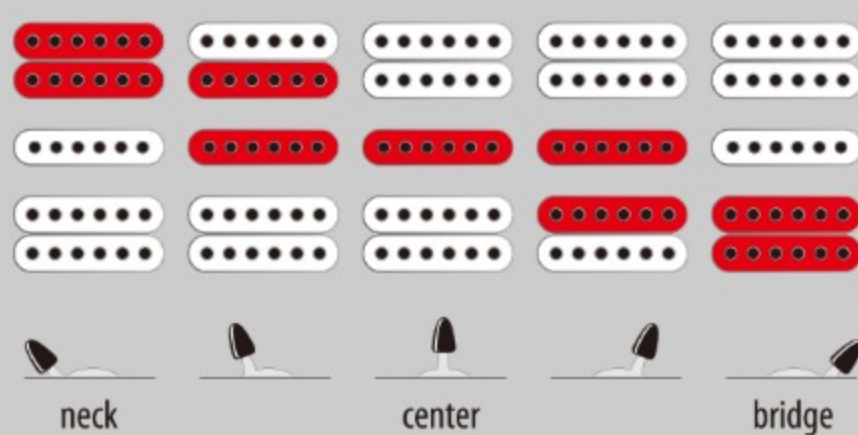

GRG250M

YE : Yellow

COLOR VARIATION :

SHARE :  

SPEC

SPEC

neck type	GRG / Maple neck
top/back/body	Poplar body
fretboard	Maple / Black dot inlay
fret	Jumbo frets
bridge	Std. DL tremolo bridge
neck pickup	Infinity R (H) neck pickup (Passive/Ceramic)
middle pickup	Infinity RS (S) middle pickup (Passive/Ceramic)
bridge pickup	Infinity R (H) bridge pickup (Passive/Ceramic)
hardware color	Black

NECK DIMENSIONS

Scale :	648mm/25.5"
a : Width	43mm at NUT
b : Width	58mm at 24F
c : Thickness	19.5mm at 1F
d : Thickness	21.5mm at 12F
Radius :	400mmR

SWITCHING SYSTEM

CONTROLS