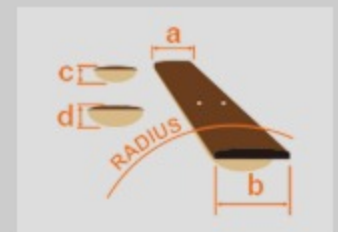

GRG250M

YE : Yellow

COLOR VARIATION :

SHARE :  

SPEC

SPEC

neck type	GRG / Maple neck
top/back/body	Poplar body
fretboard	Maple / Black dot inlay
fret	Jumbo frets
bridge	Std. DL tremolo bridge
neck pickup	Infinity R (H) neck pickup (Passive/Ceramic)
middle pickup	Infinity RS (S) middle pickup (Passive/Ceramic)
bridge pickup	Infinity R (H) bridge pickup (Passive/Ceramic)
hardware color	Black

NECK DIMENSIONS

Scale :	648mm/25.5"
a : Width	43mm at NUT
b : Width	58mm at 24F
c : Thickness	19.5mm at 1F
d : Thickness	21.5mm at 12F
Radius :	400mmR

SWITCHING SYSTEM

CONTROLS