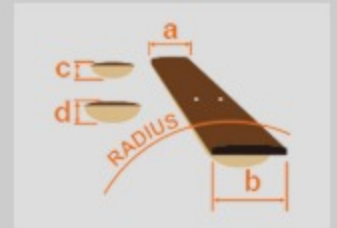

GRG7221

BKN : Black Night

COLOR VARIATION :

SHARE :

SPEC

SPEC

neck type	GRG7 / Maple neck
top/back/body	Poplar body
fretboard	Treated New Zealand Pine / White dot inlay
fret	Jumbo frets
bridge	Ibanez F107 bridge
neck pickup	Infinity R (H) neck pickup (Passive/Ceramic)
bridge pickup	Infinity R (H) bridge pickup (Passive/Ceramic)
hardware color	Black

NECK DIMENSIONS

Scale :	648mm/25.5"
a : Width	48mm at NUT
b : Width	68mm at 24F
c : Thickness	20.5mm at 1F
d : Thickness	22.5mm at 12F
Radius :	400mmR

SWITCHING SYSTEM

CONTROLS

OTHERS

Recommended Case W200C