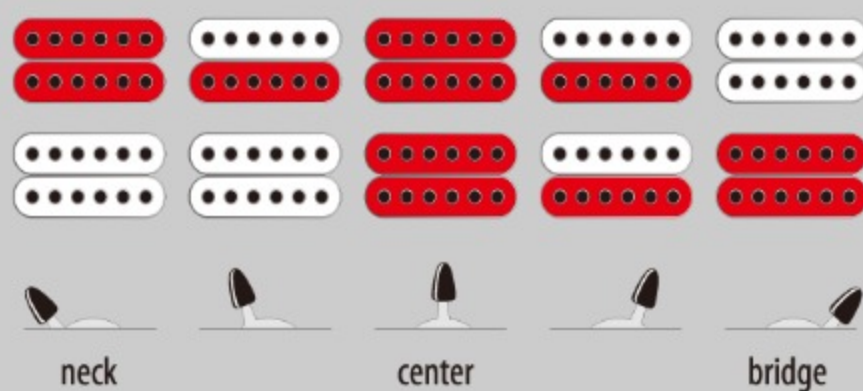

### SPEC

|                |  |
|----------------|--|
| neck type      | GRG7 / Maple neck                              |
| top/back/body  | Poplar body                                    |
| fretboard      | Treated New Zealand Pine / White dot inlay     |
| fret           | Jumbo frets                                    |
| bridge         | Ibanez F107 bridge                             |
| neck pickup    | Infinity R (H) neck pickup (Passive/Ceramic)   |
| bridge pickup  | Infinity R (H) bridge pickup (Passive/Ceramic) |
| hardware color | Black  |

### SWITCHING SYSTEM