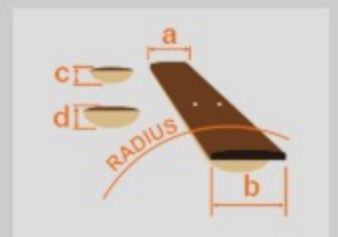

GRG7221

WH : White

COLOR VARIATION :

SHARE :  

SPEC

SPEC

neck type	GRG-7 / Maple neck
top/back/body	Poplar body
fretboard	Treated New Zealand Pine / White dot inlay
fret	Jumbo frets
bridge	Fixed bridge
neck pickup	Infinity R (H) neck pickup (Passive/Ceramic)
bridge pickup	Infinity R (H) bridge pickup (Passive/Ceramic)
factory tuning	1E, 2B, 3G, 4D, 5A, 6E, 7B
string gauge	.009/.011/.016/.024/.032/.042/.054
hardware color	Black

NECK DIMENSIONS

Scale :	648mm/25.5"
a : Width	48mm at NUT
b : Width	68mm at 24F
c : Thickness	20.5mm at 1F
d : Thickness	22.5mm at 12F
Radius :	400mmR

SWITCHING SYSTEM

CONTROLS

OTHERS

Recommended Case W101RG