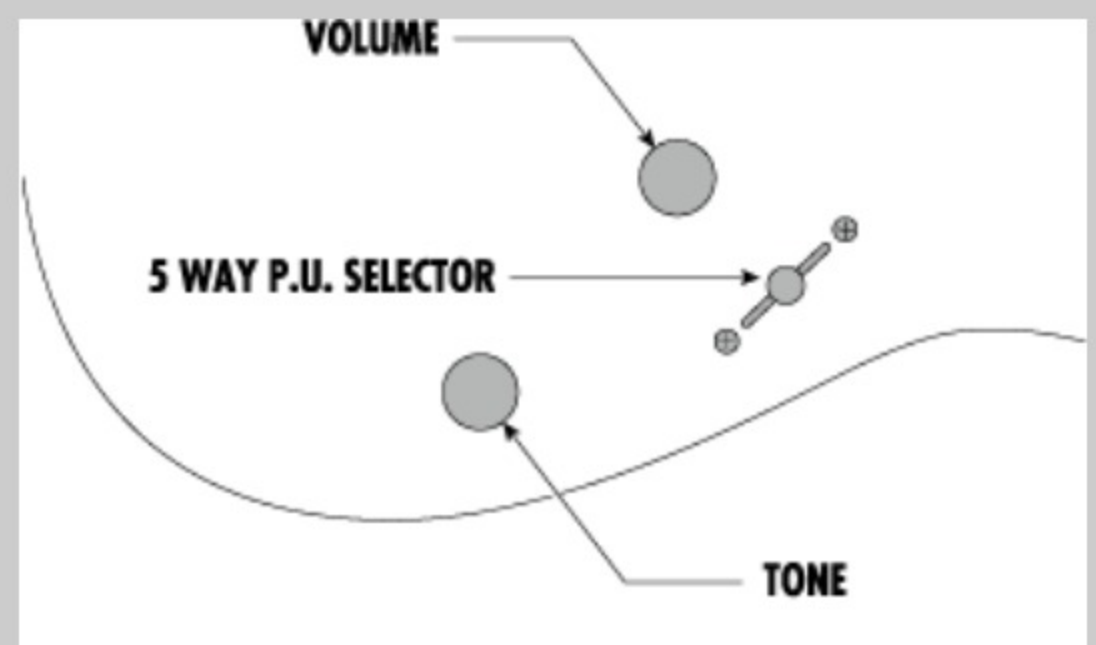

GRG7221

WH : White

COLOR VARIATION :

SHARE :  

SPEC

SPEC

neck type	GRG-7 / Maple neck
top/back/body	Poplar body
fretboard	Treated New Zealand Pine / White dot inlay
fret	Jumbo frets
bridge	Fixed bridge
neck pickup	Infinity R (H) neck pickup (Passive/Ceramic)
bridge pickup	Infinity R (H) bridge pickup (Passive/Ceramic)
factory tuning	1E, 2B, 3G, 4D, 5A, 6E, 7B
string gauge	.009/.011/.016/.024/.032/.042/.054
hardware color	Black

NECK DIMENSIONS

Scale :	648mm/25.5"
a : Width	48mm at NUT
b : Width	68mm at 24F
c : Thickness	20.5mm at 1F
d : Thickness	22.5mm at 12F
Radius :	400mmR

SWITCHING SYSTEM

CONTROLS

OTHERS

Recommended Case W101RG