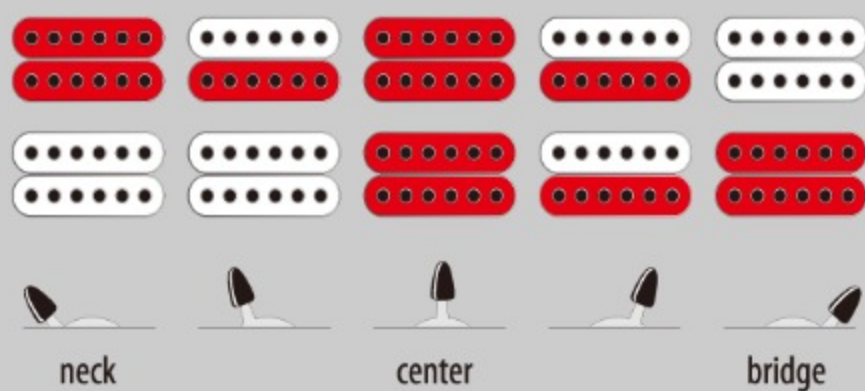

GRG7221

WH : White

COLOR VARIATION :

SHARE :  

SPEC

SPEC

neck type	GRG-7 / Maple neck
top/back/body	Poplar body
fretboard	Treated New Zealand Pine / White dot inlay
fret	Jumbo frets
bridge	Fixed bridge
neck pickup	Infinity R (H) neck pickup (Passive/Ceramic)
bridge pickup	Infinity R (H) bridge pickup (Passive/Ceramic)
factory tuning	1E, 2B, 3G, 4D, 5A, 6E, 7B
string gauge	.009/.011/.016/.024/.032/.042/.054
hardware color	Black

NECK DIMENSIONS

Scale :	648mm/25.5"
a : Width	48mm at NUT
b : Width	68mm at 24F
c : Thickness	20.5mm at 1F
d : Thickness	22.5mm at 12F
Radius :	400mmR

SWITCHING SYSTEM

CONTROLS

OTHERS

Recommended Case W101RG