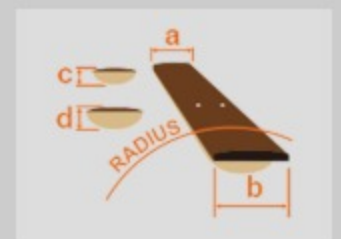

GRG7221

WH : White

COLOR VARIATION :

SHARE : [f](#) [t](#)

SPEC

SPEC

neck type	GRG7 / Maple neck
top/back/body	Poplar body
fretboard	Treated New Zealand Pine fretboard / White dot inlay
fret	Jumbo frets
number of frets	24
bridge	Ibanez F107 bridge
string space	10.5mm
neck pickup	Infinity R (H) neck pickup (Passive/Ceramic)
bridge pickup	Infinity R (H) bridge pickup (Passive/Ceramic)
factory tuning	1E,2B,3G,4D,5A,6E,7B
strings	-
string gauge	.009/.011/.016/.024/.032/.042/.054
nut	Plastic
hardware color	Black

NECK DIMENSIONS

Scale :	648mm/25.5"
a : Width	48mm at NUT
b : Width	68mm at 24F
c : Thickness	20.5mm at 1F
d : Thickness	22.5mm at 12F
Radius :	400mmR

SWITCHING SYSTEM

CONTROLS

OTHERS

Recommended Case W250C