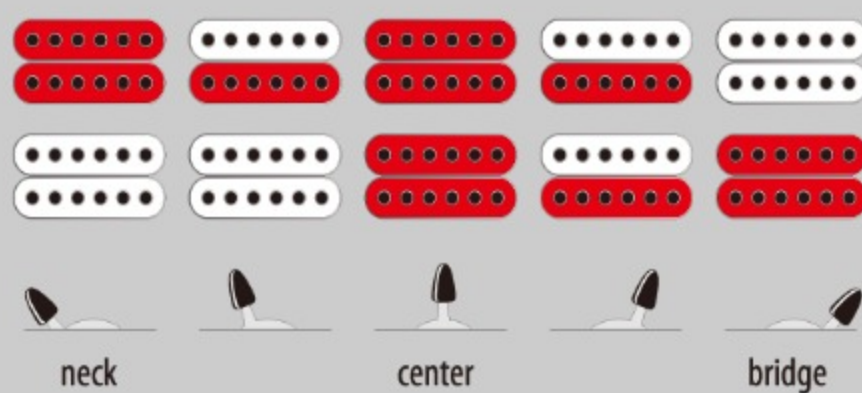

GRG7221

WH : White

COLOR VARIATION :

SHARE : [f](#) [t](#)

SPEC

SPEC

neck type	GRG7 / Maple neck
top/back/body	Poplar body
fretboard	Treated New Zealand Pine fretboard / White dot inlay
fret	Jumbo frets
number of frets	24
bridge	Ibanez F107 bridge
string space	10.5mm
neck pickup	Infinity R (H) neck pickup (Passive/Ceramic)
bridge pickup	Infinity R (H) bridge pickup (Passive/Ceramic)
factory tuning	1E,2B,3G,4D,5A,6E,7B
strings	-
string gauge	.009/.011/.016/.024/.032/.042/.054
nut	Plastic
hardware color	Black

NECK DIMENSIONS

Scale :	648mm/25.5"
a : Width	48mm at NUT
b : Width	68mm at 24F
c : Thickness	20.5mm at 1F
d : Thickness	22.5mm at 12F
Radius :	400mmR

SWITCHING SYSTEM

CONTROLS

OTHERS

Recommended Case W250C