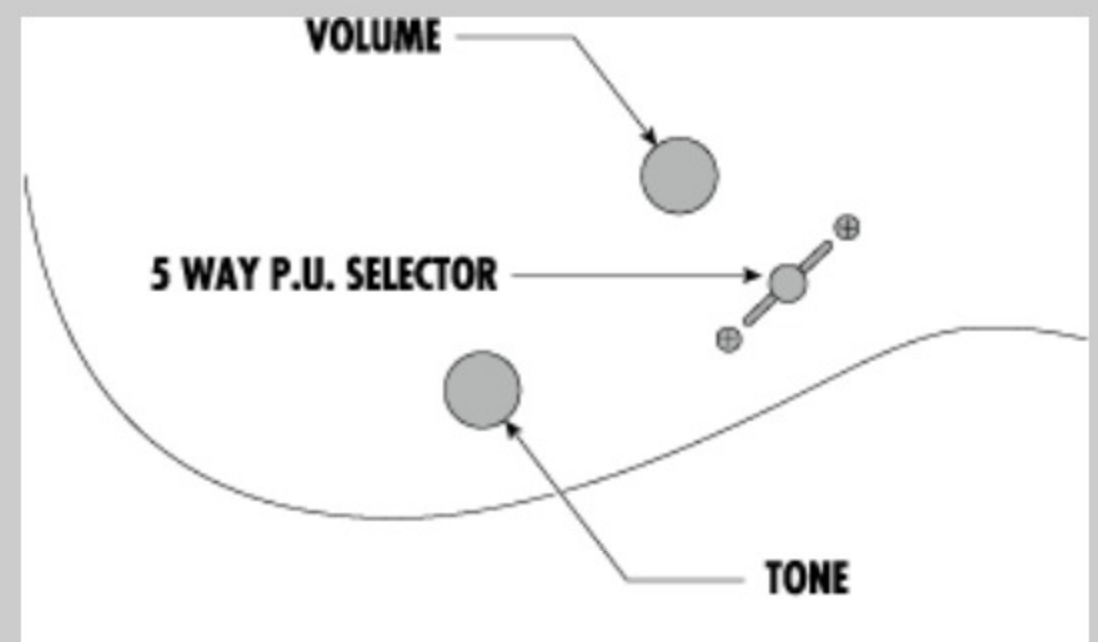

GRG7221

WH : White

COLOR VARIATION :

SHARE : [f](#) [t](#)

SPEC

SPEC

neck type	GRG7 / Maple neck
top/back/body	Poplar body
fretboard	Treated New Zealand Pine fretboard / White dot inlay
fret	Jumbo frets
number of frets	24
bridge	Ibanez F107 bridge
string space	10.5mm
neck pickup	Infinity R (H) neck pickup (Passive/Ceramic)
bridge pickup	Infinity R (H) bridge pickup (Passive/Ceramic)
factory tuning	1E,2B,3G,4D,5A,6E,7B
strings	-
string gauge	.009/.011/.016/.024/.032/.042/.054
nut	Plastic
hardware color	Black

NECK DIMENSIONS

Scale :	648mm/25.5"
a : Width	48mm at NUT
b : Width	68mm at 24F
c : Thickness	20.5mm at 1F
d : Thickness	22.5mm at 12F
Radius :	400mmR

SWITCHING SYSTEM

CONTROLS

OTHERS

Recommended Case W250C