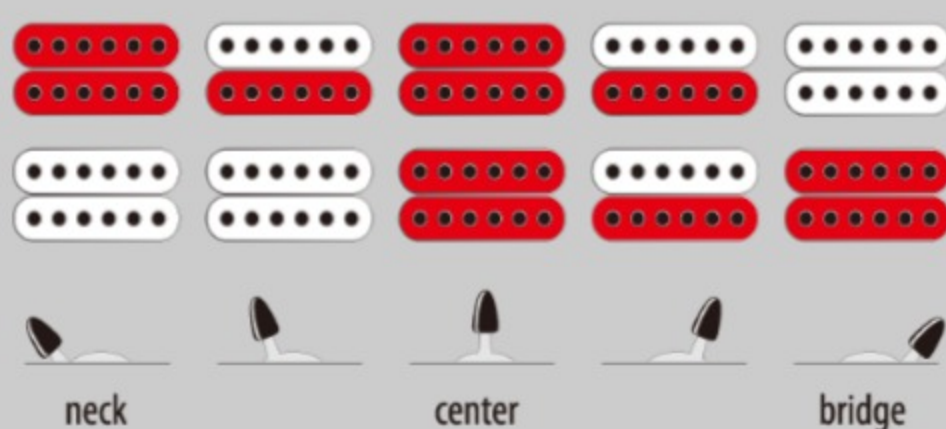

SWITCHING SYSTEM