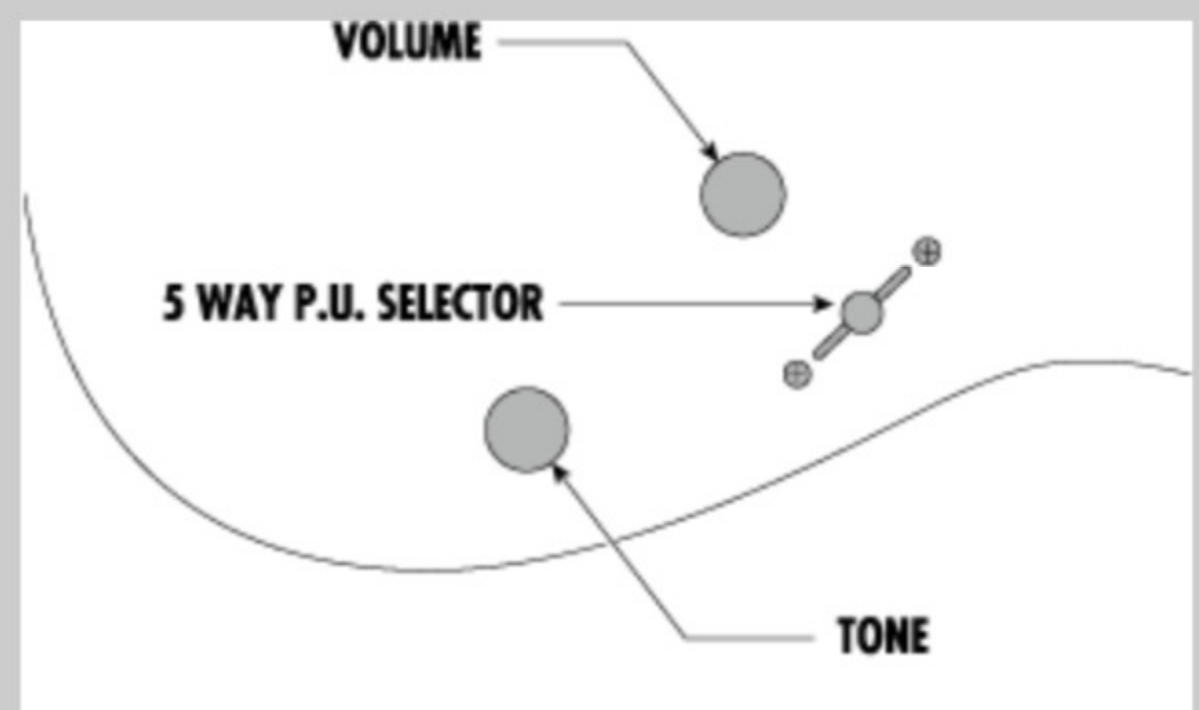

GRG7221

WH : White

COLOR VARIATION :

SHARE :  

SPEC

SPEC

| | |
|-----------------|--|
| neck type | GRG7 / Maple neck |
| top/back/body | Poplar body |
| fretboard | Bound Purpleheart fretboard / White dot inlay |
| fret | Jumbo frets |
| number of frets | 24 |
| bridge | F107 bridge |
| string space | 10.5mm |
| neck pickup | Infinity R (H) neck pickup (Passive/Ceramic) |
| bridge pickup | Infinity R (H) bridge pickup (Passive/Ceramic) |
| factory tuning | 1E,2B,3G,4D,5A,6E,7B |
| string gauge | .009/.011/.016/.024/.032/.042/.054 |
| hardware color | Black |

SWITCHING SYSTEM

CONTROLS

OTHERS

Recommended Case W250C