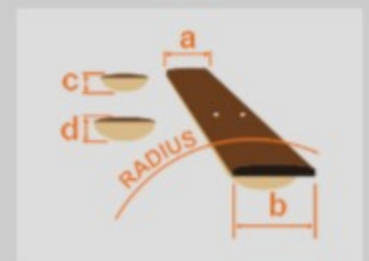

GRG7221

WH : White

COLOR VARIATION :

SHARE :  

SPEC

SPEC

| | |
|-----------------|--|
| neck type | GRG7 / Maple neck |
| top/back/body | Poplar body |
| fretboard | Bound Purpleheart fretboard / White dot inlay |
| fret | Jumbo frets |
| number of frets | 24 |
| bridge | F107 bridge |
| string space | 10.5mm |
| neck pickup | Infinity R (H) neck pickup (Passive/Ceramic) |
| bridge pickup | Infinity R (H) bridge pickup (Passive/Ceramic) |
| factory tuning | 1E,2B,3G,4D,5A,6E,7B |
| string gauge | .009/.011/.016/.024/.032/.042/.054 |
| hardware color | Black |

NECK DIMENSIONS

| | |
|---------------|---------------|
| Scale : | 648mm/25.5" |
| a : Width | 48mm at NUT |
| b : Width | 68mm at 24F |
| c : Thickness | 20.5mm at 1F |
| d : Thickness | 22.5mm at 12F |
| Radius : | 400mmR |