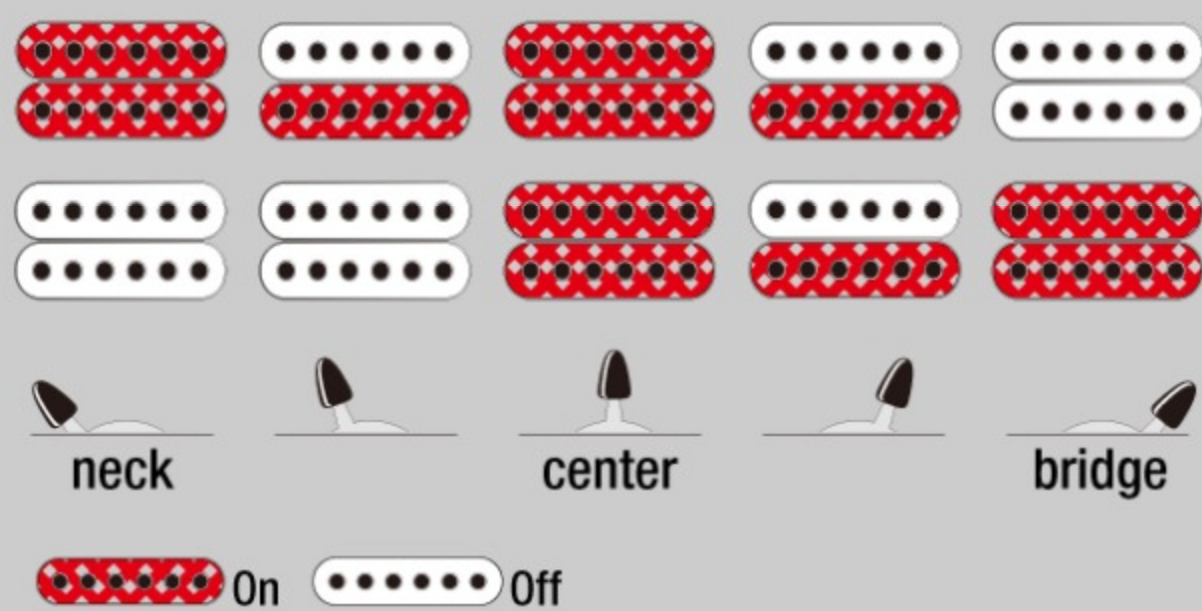

GRG7221

COLOR VARIATION :

BKF : Black Flat

SPEC

SPECS

neck type	GRG7 / Maple neck
top/back/body	Poplar body
fretboard	Bound Purpleheart fretboard / White dot inlay
fret	Jumbo frets
number of frets	24
bridge	F107 bridge
string space	10.5mm
neck pickup	Infinity R (H) neck pickup (Passive/Ceramic)
bridge pickup	Infinity R (H) bridge pickup (Passive/Ceramic)
factory tuning	1E,2B,3G,4D,5A,6E,7B
string gauge	.009/.011/.016/.024/.032/.042/.054
hardware color	Black

NECK DIMENSIONS

Scale :	648mm/25.5"
a : Width	48mm at NUT
b : Width	68mm at 24F
c : Thickness	20.5mm at 1F
d : Thickness	22.5mm at 12F
Radius :	400mmR

DESCRIPTION +

SWITCHING SYSTEM

DESCRIPTION

+

CONTROLS

DESCRIPTION