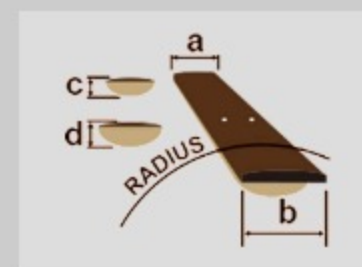

GRG7221

COLOR VARIATION :

BKF : Black Flat

SPEC

SPECS

neck type	GRG7 / Maple neck
top/back/body	Poplar body
fretboard	Bound Purpleheart fretboard / White dot inlay
fret	Jumbo frets
number of frets	24
bridge	F107 bridge
string space	10.5mm
neck pickup	Infinity R (H) neck pickup (Passive/Ceramic)
bridge pickup	Infinity R (H) bridge pickup (Passive/Ceramic)
factory tuning	1E,2B,3G,4D,5A,6E,7B
string gauge	.009/.011/.016/.024/.032/.042/.054
hardware color	Black

NECK DIMENSIONS

Scale :	648mm/25.5"
a : Width	48mm at NUT
b : Width	68mm at 24F
c : Thickness	20.5mm at 1F
d : Thickness	22.5mm at 12F
Radius :	400mmR

DESCRIPTION +

SWITCHING SYSTEM

DESCRIPTION

+

CONTROLS

DESCRIPTION