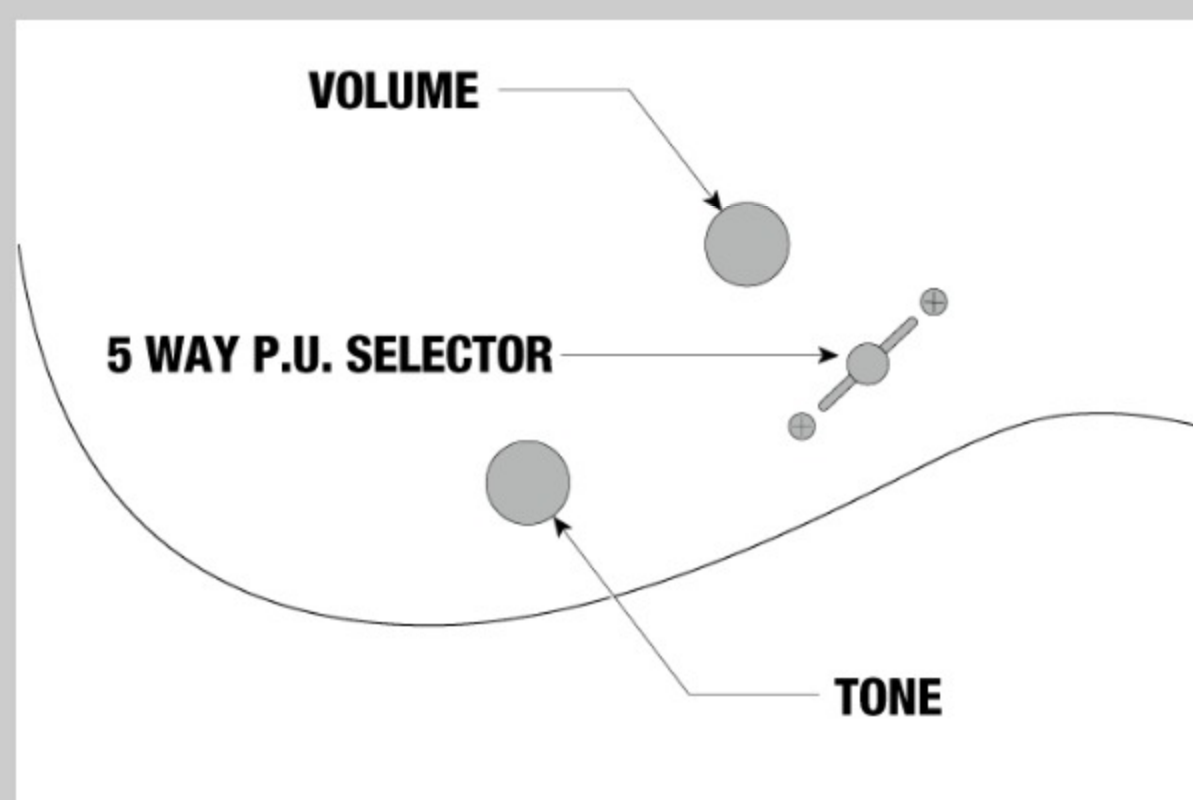

GRG7221

COLOR VARIATION :

BKF : Black Flat

SPEC

SPECS

neck type	GRG7 / Maple neck
top/back/body	Poplar body
fretboard	Bound Purpleheart fretboard / White dot inlay
fret	Jumbo frets
number of frets	24
bridge	F107 bridge
string space	10.5mm
neck pickup	Infinity R (H) neck pickup (Passive/Ceramic)
bridge pickup	Infinity R (H) bridge pickup (Passive/Ceramic)
factory tuning	1E,2B,3G,4D,5A,6E,7B
string gauge	.009/.011/.016/.024/.032/.042/.054
hardware color	Black

NECK DIMENSIONS

Scale :	648mm/25.5"
a : Width	48mm at NUT
b : Width	68mm at 24F
c : Thickness	20.5mm at 1F
d : Thickness	22.5mm at 12F
Radius :	400mmR

DESCRIPTION +

SWITCHING SYSTEM

DESCRIPTION

+

CONTROLS

DESCRIPTION