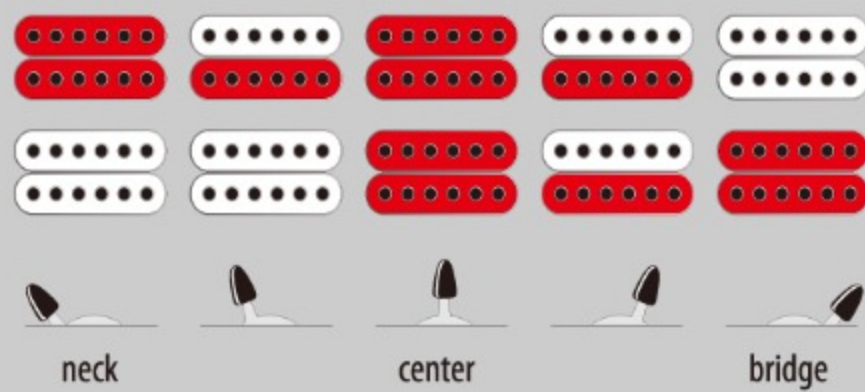

GRG7221M

MLB : Metallic Light Blue

COLOR VARIATION :

SHARE :  

SPEC

SPEC

neck type	GRG / Maple neck
top/back/body	Poplar body
fretboard	Maple / Black dot inlay
fret	Jumbo frets
bridge	Ibanez F107 bridge
neck pickup	Infinity R (H) neck pickup (Passive/Ceramic)
bridge pickup	Infinity R (H) bridge pickup (Passive/Ceramic)
hardware color	Black

NECK DIMENSIONS

Scale :	648mm/25.5"
a : Width	48mm at NUT
b : Width	68mm at 24F
c : Thickness	20.5mm at 1F
d : Thickness	22.5mm at 12F
Radius :	400mmR

SWITCHING SYSTEM

CONTROLS

OTHERS

Recommended Case W200C