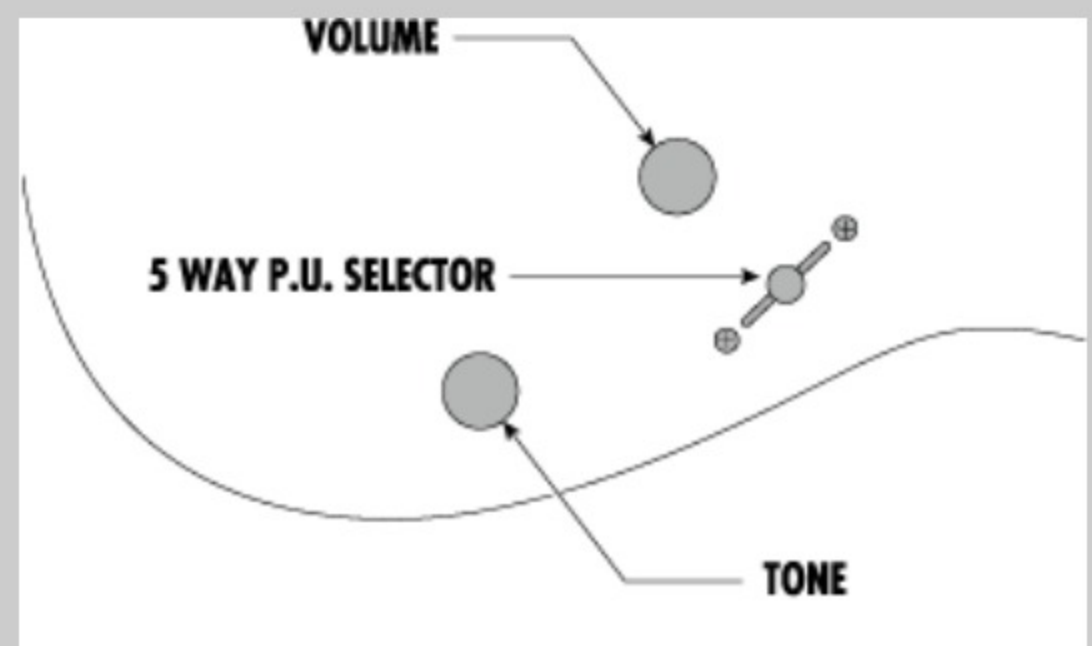

GRG7221M

MLB : Metallic Light Blue

COLOR VARIATION :

SHARE :  

SPEC

SPEC

neck type	GRG / Maple neck
top/back/body	Poplar body
fretboard	Maple / Black dot inlay
fret	Jumbo frets
bridge	Ibanez F107 bridge
neck pickup	Infinity R (H) neck pickup (Passive/Ceramic)
bridge pickup	Infinity R (H) bridge pickup (Passive/Ceramic)
hardware color	Black

NECK DIMENSIONS

Scale :	648mm/25.5"
a : Width	48mm at NUT
b : Width	68mm at 24F
c : Thickness	20.5mm at 1F
d : Thickness	22.5mm at 12F
Radius :	400mmR

SWITCHING SYSTEM

CONTROLS

OTHERS

Recommended Case W200C