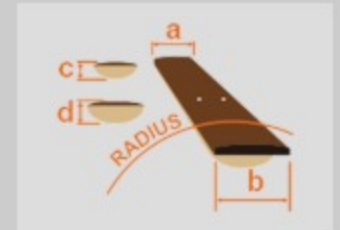

GRG7221M

MLB : Metallic Light Blue

COLOR VARIATION :

SHARE :  

SPEC

SPEC

neck type	GRG / Maple neck
top/back/body	Poplar body
fretboard	Maple / Black dot inlay
fret	Jumbo frets
bridge	Ibanez F107 bridge
neck pickup	Infinity R (H) neck pickup (Passive/Ceramic)
bridge pickup	Infinity R (H) bridge pickup (Passive/Ceramic)
hardware color	Black

NECK DIMENSIONS

Scale :	648mm/25.5"
a : Width	48mm at NUT
b : Width	68mm at 24F
c : Thickness	20.5mm at 1F
d : Thickness	22.5mm at 12F
Radius :	400mmR

SWITCHING SYSTEM

CONTROLS

OTHERS

Recommended Case W200C