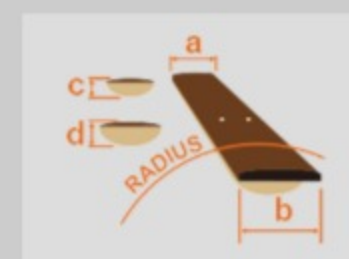

GRG7221M

MLB : Metallic Light Blue

COLOR VARIATION :

SHARE :  

SPEC

SPEC

neck type	GRG7 / Maple neck
top/back/body	Poplar body
fretboard	Maple fretboard / Black dot inlay
fret	Jumbo frets
number of frets	24
bridge	Ibanez F107 bridge
string space	10.5mm
neck pickup	Infinity R (H) neck pickup (Passive/Ceramic)
bridge pickup	Infinity R (H) bridge pickup (Passive/Ceramic)
factory tuning	1E,2B,3G,4D,5A,6E,7B
strings	-
string gauge	.009/.011/.016/.024/.032/.042/.054
nut	Plastic
hardware color	Black

NECK DIMENSIONS

Scale :	648mm/25.5"
a : Width	48mm at NUT
b : Width	68mm at 24F
c : Thickness	20.5mm at 1F
d : Thickness	22.5mm at 12F
Radius :	400mmR

SWITCHING SYSTEM

CONTROLS

OTHERS

Recommended Case W250C