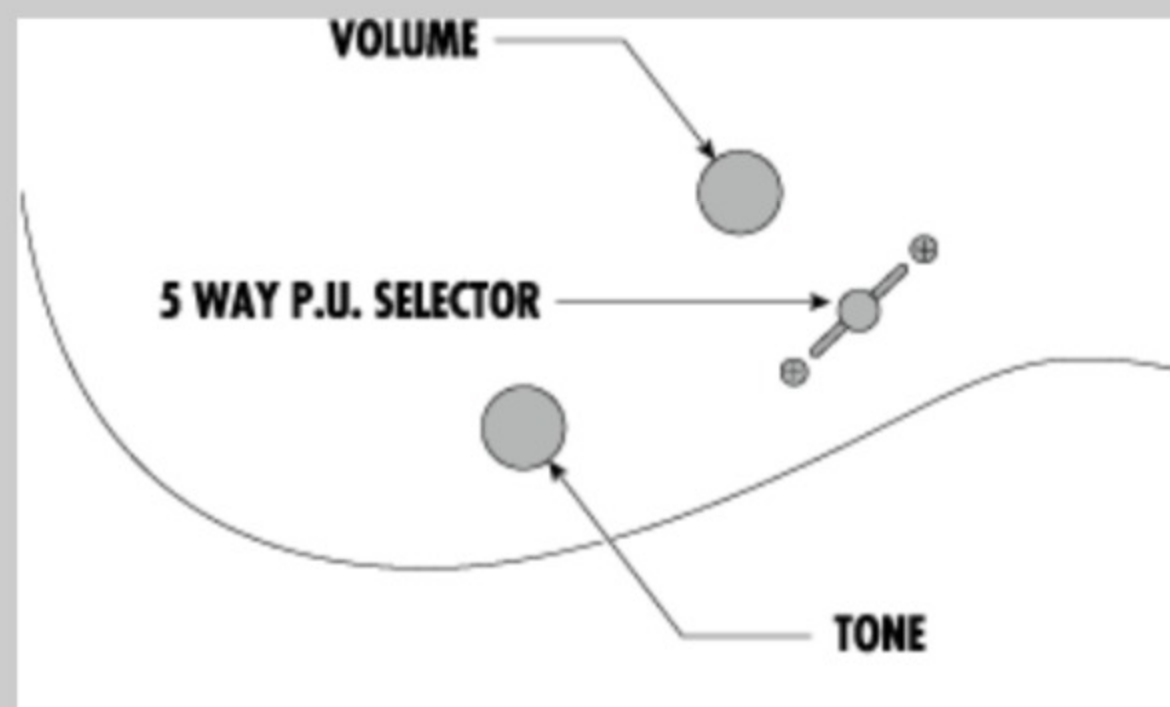

GRG7221M

MLB : Metallic Light Blue

COLOR VARIATION :

SHARE :  

SPEC

SPEC

neck type	GRG7 / Maple neck
top/back/body	Poplar body
fretboard	Maple fretboard / Black dot inlay
fret	Jumbo frets
number of frets	24
bridge	Ibanez F107 bridge
string space	10.5mm
neck pickup	Infinity R (H) neck pickup (Passive/Ceramic)
bridge pickup	Infinity R (H) bridge pickup (Passive/Ceramic)
factory tuning	1E,2B,3G,4D,5A,6E,7B
strings	-
string gauge	.009/.011/.016/.024/.032/.042/.054
nut	Plastic
hardware color	Black

NECK DIMENSIONS

Scale :	648mm/25.5"
a : Width	48mm at NUT
b : Width	68mm at 24F
c : Thickness	20.5mm at 1F
d : Thickness	22.5mm at 12F
Radius :	400mmR

SWITCHING SYSTEM

CONTROLS

OTHERS

Recommended Case W250C