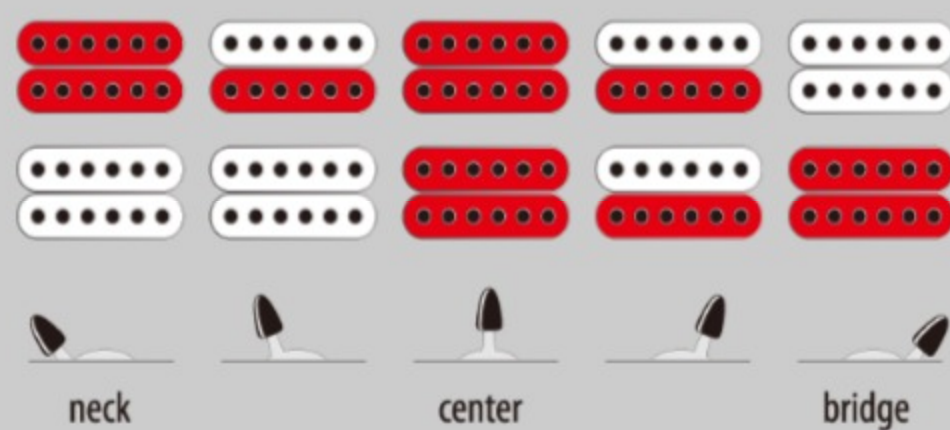

GRG7221M

MLB : Metallic Light Blue

COLOR VARIATION :

SHARE :  

SPEC

SPEC

neck type	GRG7 / Maple neck
top/back/body	Poplar body
fretboard	Maple fretboard / Black dot inlay
fret	Jumbo frets
number of frets	24
bridge	Ibanez F107 bridge
string space	10.5mm
neck pickup	Infinity R (H) neck pickup (Passive/Ceramic)
bridge pickup	Infinity R (H) bridge pickup (Passive/Ceramic)
factory tuning	1E,2B,3G,4D,5A,6E,7B
strings	-
string gauge	.009/.011/.016/.024/.032/.042/.054
nut	Plastic
hardware color	Black

NECK DIMENSIONS

Scale :	648mm/25.5"
a : Width	48mm at NUT
b : Width	68mm at 24F
c : Thickness	20.5mm at 1F
d : Thickness	22.5mm at 12F
Radius :	400mmR

SWITCHING SYSTEM

CONTROLS

OTHERS

Recommended Case W250C