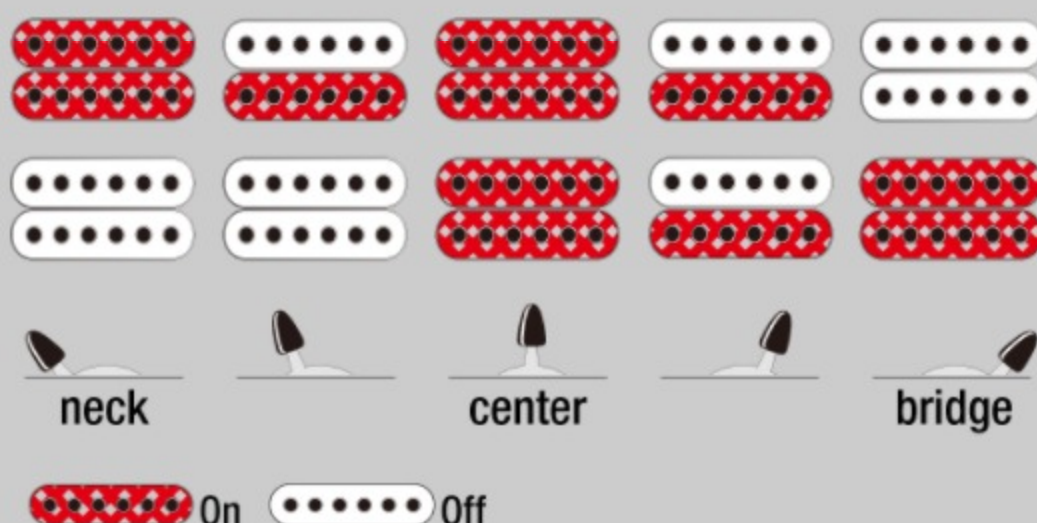

GRG7221M

COLOR VARIATION :

MLB : Metallic Light Blue

SHARE :

SPEC

SPECS

neck type	GRG7 / Maple neck
top/back/body	Poplar body
fretboard	Maple fretboard / Black dot inlay
fret	Jumbo frets
number of frets	24
bridge	F107 bridge
string space	10.5mm
neck pickup	Infinity R (H) neck pickup (Passive/Ceramic)
bridge pickup	Infinity R (H) bridge pickup (Passive/Ceramic)
factory tuning	1E,2B,3G,4D,5A,6E,7B
string gauge	.009/.011/.016/.024/.032/.042/.054
hardware color	Black

NECK DIMENSIONS

Scale :	648mm/25.5"
a : Width	48mm at NUT
b : Width	68mm at 24F
c : Thickness	20.5mm at 1F
d : Thickness	22.5mm at 12F
Radius :	400mmR

DESCRIPTION +

SWITCHING SYSTEM

DESCRIPTION

+

CONTROLS

DESCRIPTION