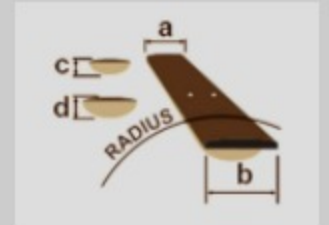

GRG7221M

COLOR VARIATION :

MLB : Metallic Light Blue

SHARE :

SPEC

SPECS

neck type	GRG7 / Maple neck
top/back/body	Poplar body
fretboard	Maple fretboard / Black dot inlay
fret	Jumbo frets
number of frets	24
bridge	F107 bridge
string space	10.5mm
neck pickup	Infinity R (H) neck pickup (Passive/Ceramic)
bridge pickup	Infinity R (H) bridge pickup (Passive/Ceramic)
factory tuning	1E,2B,3G,4D,5A,6E,7B
string gauge	.009/.011/.016/.024/.032/.042/.054
hardware color	Black

NECK DIMENSIONS

Scale :	648mm/25.5"
a : Width	48mm at NUT
b : Width	68mm at 24F
c : Thickness	20.5mm at 1F
d : Thickness	22.5mm at 12F
Radius :	400mmR

DESCRIPTION +

SWITCHING SYSTEM

DESCRIPTION

+

CONTROLS

DESCRIPTION