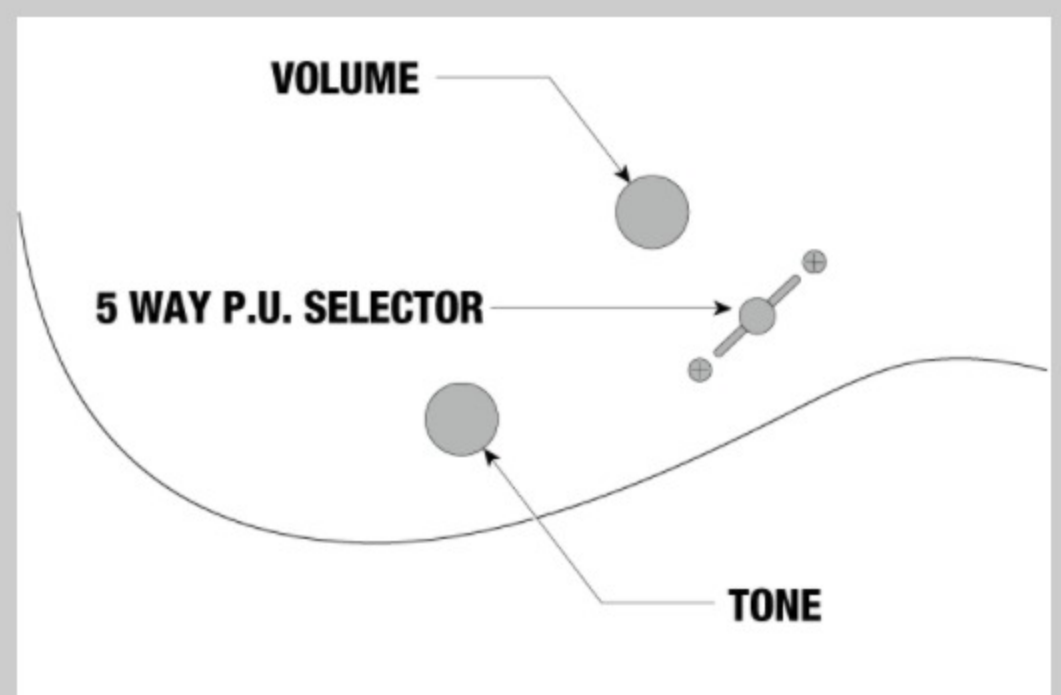

GRG7221M

COLOR VARIATION :

MLB : Metallic Light Blue

SHARE :

SPEC

SPECS

neck type	GRG7 / Maple neck
top/back/body	Poplar body
fretboard	Maple fretboard / Black dot inlay
fret	Jumbo frets
number of frets	24
bridge	F107 bridge
string space	10.5mm
neck pickup	Infinity R (H) neck pickup (Passive/Ceramic)
bridge pickup	Infinity R (H) bridge pickup (Passive/Ceramic)
factory tuning	1E,2B,3G,4D,5A,6E,7B
string gauge	.009/.011/.016/.024/.032/.042/.054
hardware color	Black

NECK DIMENSIONS

Scale :	648mm/25.5"
a : Width	48mm at NUT
b : Width	68mm at 24F
c : Thickness	20.5mm at 1F
d : Thickness	22.5mm at 12F
Radius :	400mmR

DESCRIPTION +

SWITCHING SYSTEM

DESCRIPTION

+

CONTROLS

DESCRIPTION