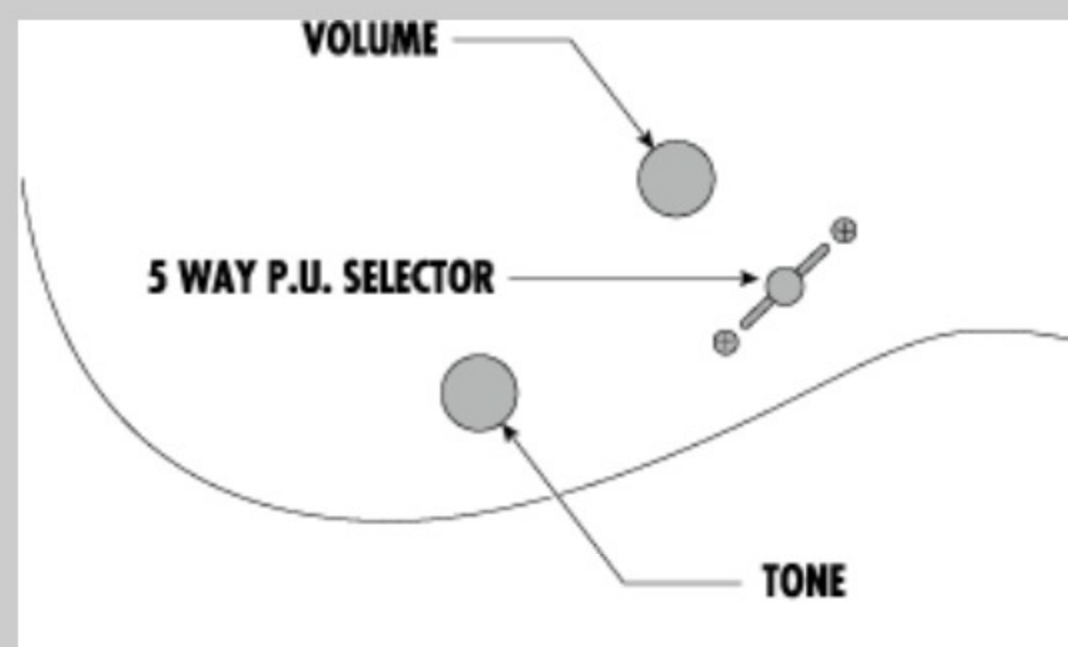

GRG7221QA

TKS : Transparent Black Sunburst

COLOR VARIATION :

SHARE :  

SPEC

SPEC

neck type	GRG7 / Maple neck
top/back/body	Quilted Maple Art Grain top / Poplar body
fretboard	Treated New Zealand Pine fretboard / White dot inlay
fret	Jumbo frets
number of frets	24
bridge	Ibanez F107 bridge
string space	10.5mm
neck pickup	Infinity R (H) neck pickup (Passive/Ceramic)
bridge pickup	Infinity R (H) bridge pickup (Passive/Ceramic)
factory tuning	1E,2B,3G,4D,5A,6E,7B
strings	-
string gauge	.009/.011/.016/.024/.032/.042/.054
nut	Plastic
hardware color	Black

NECK DIMENSIONS

Scale :	648mm/25.5"
a : Width	48mm at NUT
b : Width	68mm at 24F
c : Thickness	20.5mm at 1F
d : Thickness	22.5mm at 12F
Radius :	400mmR

SWITCHING SYSTEM

CONTROLS

OTHERS

Recommended Case W250C