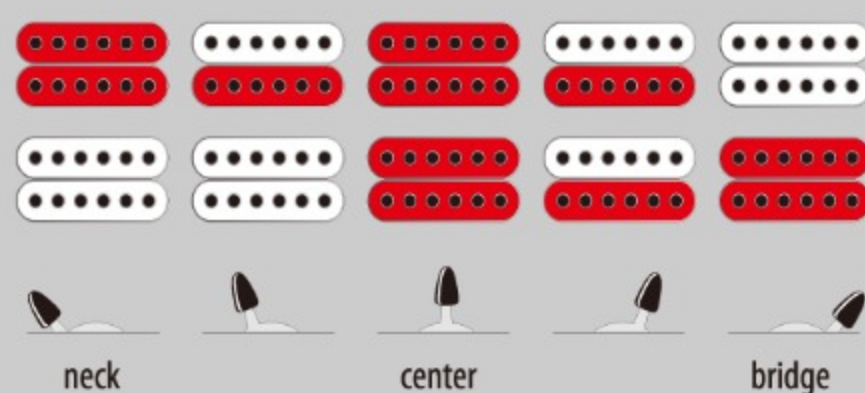

GRG7221QA

TKS : Transparent Black Sunburst

COLOR VARIATION :

SHARE :  

SPEC

SPEC

neck type	GRG7 / Maple neck
top/back/body	Quilted Maple Art Grain top / Poplar body
fretboard	Treated New Zealand Pine fretboard / White dot inlay
fret	Jumbo frets
number of frets	24
bridge	Ibanez F107 bridge
string space	10.5mm
neck pickup	Infinity R (H) neck pickup (Passive/Ceramic)
bridge pickup	Infinity R (H) bridge pickup (Passive/Ceramic)
factory tuning	1E,2B,3G,4D,5A,6E,7B
strings	-
string gauge	.009/.011/.016/.024/.032/.042/.054
nut	Plastic
hardware color	Black

NECK DIMENSIONS

Scale :	648mm/25.5"
a : Width	48mm at NUT
b : Width	68mm at 24F
c : Thickness	20.5mm at 1F
d : Thickness	22.5mm at 12F
Radius :	400mmR

SWITCHING SYSTEM

CONTROLS

OTHERS

Recommended Case W250C