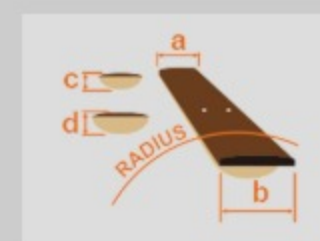

GRG7221QA

TKS : Transparent Black Sunburst

COLOR VARIATION :

SHARE :  

SPEC

SPEC

neck type	GRG7 / Maple neck
top/back/body	Quilted Maple Art Grain top / Poplar body
fretboard	Treated New Zealand Pine fretboard / White dot inlay
fret	Jumbo frets
number of frets	24
bridge	Ibanez F107 bridge
string space	10.5mm
neck pickup	Infinity R (H) neck pickup (Passive/Ceramic)
bridge pickup	Infinity R (H) bridge pickup (Passive/Ceramic)
factory tuning	1E,2B,3G,4D,5A,6E,7B
strings	-
string gauge	.009/.011/.016/.024/.032/.042/.054
nut	Plastic
hardware color	Black

NECK DIMENSIONS

Scale :	648mm/25.5"
a : Width	48mm at NUT
b : Width	68mm at 24F
c : Thickness	20.5mm at 1F
d : Thickness	22.5mm at 12F
Radius :	400mmR

SWITCHING SYSTEM

CONTROLS

OTHERS

Recommended Case W250C