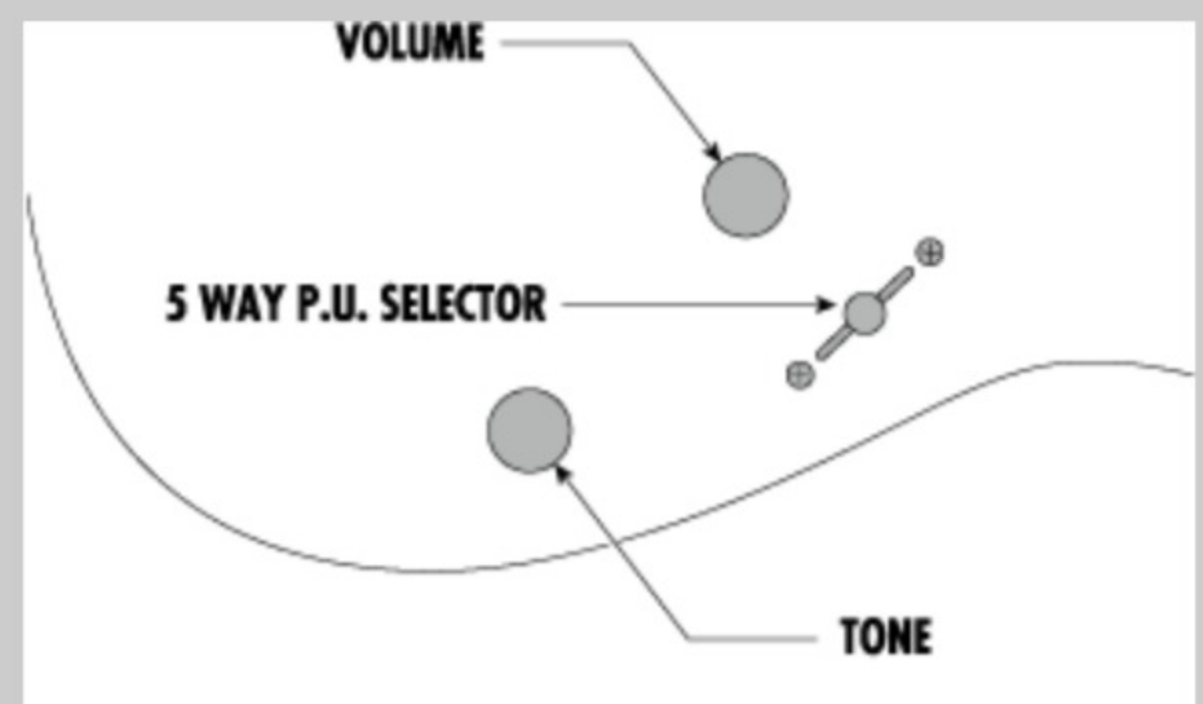

GRG7221QA

TKS : Transparent Black Sunburst

COLOR VARIATION :  

SHARE :  

SPEC

SPEC

neck type	GRG7 / Maple neck
top/back/body	Quilted Maple Art Grain top / Poplar body
fretboard	Bound Purpleheart fretboard / White dot inlay
fret	Jumbo frets
number of frets	24
bridge	F107 bridge
string space	10.5mm
neck pickup	Infinity R (H) neck pickup (Passive/Ceramic)
bridge pickup	Infinity R (H) bridge pickup (Passive/Ceramic)
factory tuning	1E,2B,3G,4D,5A,6E,7B
string gauge	.009/.011/.016/.024/.032/.042/.054
hardware color	Black

NECK DIMENSIONS

Scale :	648mm/25.5"
a : Width	48mm at NUT
b : Width	68mm at 24F
c : Thickness	20.5mm at 1F
d : Thickness	22.5mm at 12F
Radius :	400mmR

SWITCHING SYSTEM

CONTROLS

OTHERS

Recommended Case W250C