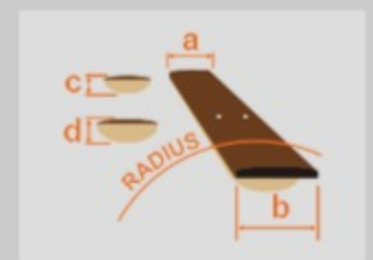

GRG7221QA

TKS : Transparent Black Sunburst

COLOR VARIATION :  

SHARE :  

SPEC

SPEC

neck type	GRG7 / Maple neck
top/back/body	Quilted Maple Art Grain top / Poplar body
fretboard	Bound Purpleheart fretboard / White dot inlay
fret	Jumbo frets
number of frets	24
bridge	F107 bridge
string space	10.5mm
neck pickup	Infinity R (H) neck pickup (Passive/Ceramic)
bridge pickup	Infinity R (H) bridge pickup (Passive/Ceramic)
factory tuning	1E,2B,3G,4D,5A,6E,7B
string gauge	.009/.011/.016/.024/.032/.042/.054
hardware color	Black

NECK DIMENSIONS

Scale :	648mm/25.5"
a : Width	48mm at NUT
b : Width	68mm at 24F
c : Thickness	20.5mm at 1F
d : Thickness	22.5mm at 12F
Radius :	400mmR

SWITCHING SYSTEM

CONTROLS

OTHERS

Recommended Case W250C