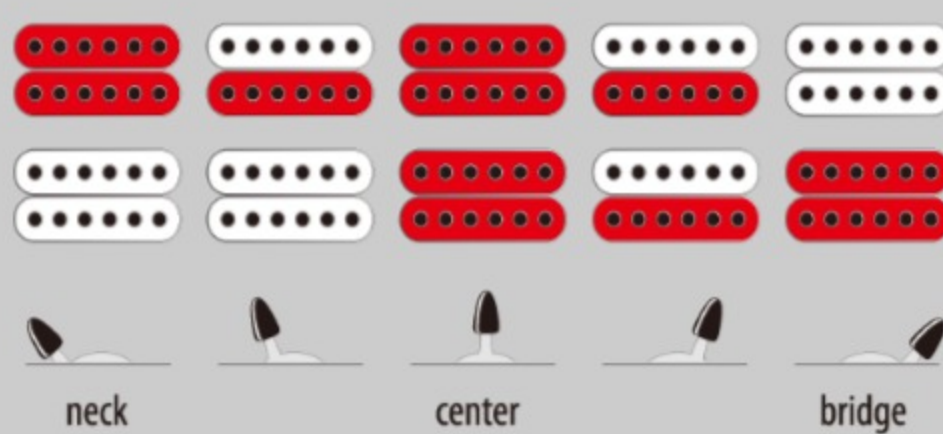

GRG7221QA

TKS : Transparent Black Sunburst

COLOR VARIATION :  

SHARE :  

SPEC

SPEC

neck type	GRG7 / Maple neck
top/back/body	Quilted Maple Art Grain top / Poplar body
fretboard	Bound Purpleheart fretboard / White dot inlay
fret	Jumbo frets
number of frets	24
bridge	F107 bridge
string space	10.5mm
neck pickup	Infinity R (H) neck pickup (Passive/Ceramic)
bridge pickup	Infinity R (H) bridge pickup (Passive/Ceramic)
factory tuning	1E,2B,3G,4D,5A,6E,7B
string gauge	.009/.011/.016/.024/.032/.042/.054
hardware color	Black

NECK DIMENSIONS

Scale :	648mm/25.5"
a : Width	48mm at NUT
b : Width	68mm at 24F
c : Thickness	20.5mm at 1F
d : Thickness	22.5mm at 12F
Radius :	400mmR

SWITCHING SYSTEM

CONTROLS

OTHERS

Recommended Case W250C