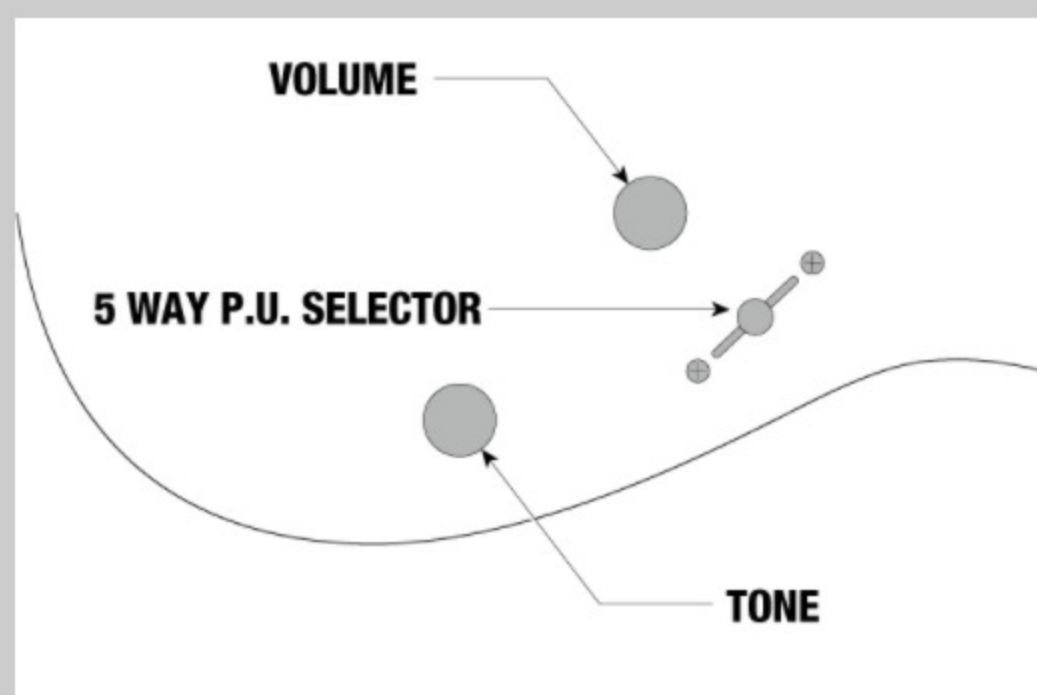

GRG7221QA

COLOR VARIATION : 

TKS : Transparent Black Sunburst

SHARE :  

SPEC

SPECS

neck type	GRG7 / Maple neck
top/back/body	Quilted Maple Art Grain top / Poplar body
fretboard	Bound Purpleheart fretboard / White dot inlay
fret	Jumbo frets
number of frets	24
bridge	F107 bridge
string space	10.5mm
neck pickup	Infinity R (H) neck pickup (Passive/Ceramic)
bridge pickup	Infinity R (H) bridge pickup (Passive/Ceramic)
factory tuning	1E,2B,3G,4D,5A,6E,7B
string gauge	.009/.011/.016/.024/.032/.042/.054
hardware color	Black

NECK DIMENSIONS

Scale :	648mm/25.5"
a : Width	48mm at NUT
b : Width	68mm at 24F
c : Thickness	20.5mm at 1F
d : Thickness	22.5mm at 12F
Radius :	400mmR

DESCRIPTION +

SWITCHING SYSTEM

DESCRIPTION +

CONTROLS

DESCRIPTION +