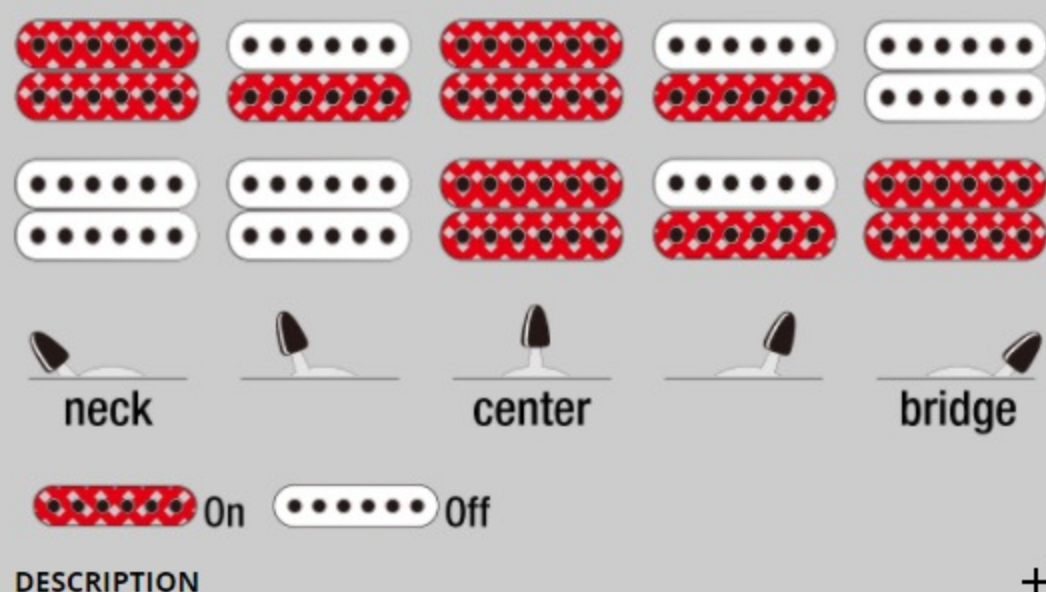

GRG7221QA

COLOR VARIATION : 

TKS : Transparent Black Sunburst

SHARE :  

SPEC

SPECS

neck type	GRG7 / Maple neck
top/back/body	Quilted Maple Art Grain top / Poplar body
fretboard	Bound Purpleheart fretboard / White dot inlay
fret	Jumbo frets
number of frets	24
bridge	F107 bridge
string space	10.5mm
neck pickup	Infinity R (H) neck pickup (Passive/Ceramic)
bridge pickup	Infinity R (H) bridge pickup (Passive/Ceramic)
factory tuning	1E,2B,3G,4D,5A,6E,7B
string gauge	.009/.011/.016/.024/.032/.042/.054
hardware color	Black

NECK DIMENSIONS

Scale :	648mm/25.5"
a : Width	48mm at NUT
b : Width	68mm at 24F
c : Thickness	20.5mm at 1F
d : Thickness	22.5mm at 12F
Radius :	400mmR

DESCRIPTION +

SWITCHING SYSTEM

DESCRIPTION +

CONTROLS

DESCRIPTION +