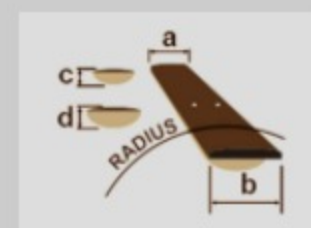

GRG7221QA

COLOR VARIATION : 

TKS : Transparent Black Sunburst

SHARE :  

SPEC

SPECS

neck type	GRG7 / Maple neck
top/back/body	Quilted Maple Art Grain top / Poplar body
fretboard	Bound Purpleheart fretboard / White dot inlay
fret	Jumbo frets
number of frets	24
bridge	F107 bridge
string space	10.5mm
neck pickup	Infinity R (H) neck pickup (Passive/Ceramic)
bridge pickup	Infinity R (H) bridge pickup (Passive/Ceramic)
factory tuning	1E,2B,3G,4D,5A,6E,7B
string gauge	.009/.011/.016/.024/.032/.042/.054
hardware color	Black

NECK DIMENSIONS

Scale :	648mm/25.5"
a : Width	48mm at NUT
b : Width	68mm at 24F
c : Thickness	20.5mm at 1F
d : Thickness	22.5mm at 12F
Radius :	400mmR

DESCRIPTION +

SWITCHING SYSTEM

DESCRIPTION +

CONTROLS

DESCRIPTION +