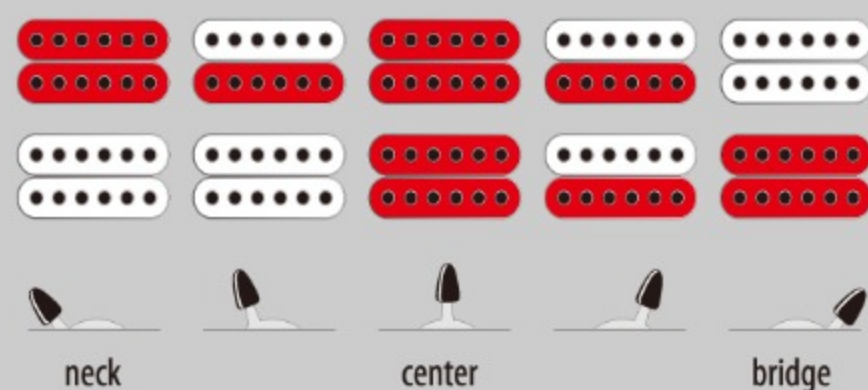

GRGA120

BKN : Black Night

COLOR VARIATION :

SHARE :  

SPEC

SPEC

neck type	GRGA / Maple neck
top/back/body	Poplar body
fretboard	Treated New Zealand Pine / White dot inlay
fret	Jumbo frets
bridge	Ibanez T102 tremolo bridge
neck pickup	Infinity R (H) neck pickup (Passive/Ceramic)
bridge pickup	Infinity R (H) bridge pickup (Passive/Ceramic)
hardware color	Black

NECK DIMENSIONS

Scale :	648mm/25.5"
a : Width	43mm at NUT
b : Width	58mm at 24F
c : Thickness	19.5mm at 1F
d : Thickness	21.5mm at 12F
Radius :	400mmR

SWITCHING SYSTEM

CONTROLS

OTHERS

Recommended Case W250C