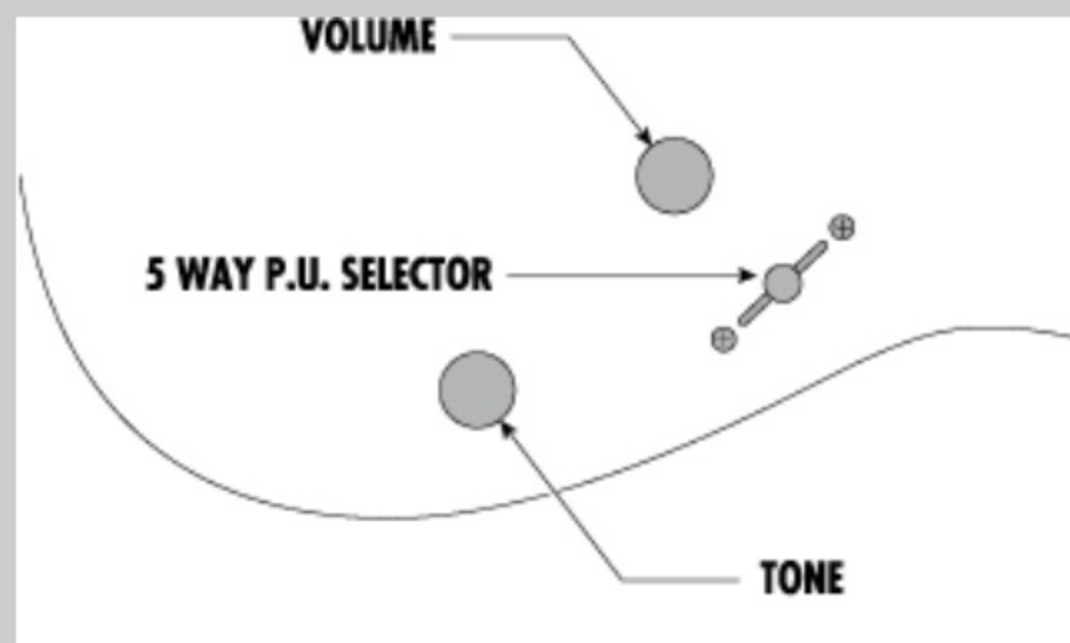

GRGA120

BKN : Black Night

COLOR VARIATION :

SHARE :  

SPEC

SPEC

neck type	GRGA / Maple neck
top/back/body	Poplar body
fretboard	Treated New Zealand Pine / White dot inlay
fret	Jumbo frets
bridge	Ibanez T102 tremolo bridge
neck pickup	Infinity R (H) neck pickup (Passive/Ceramic)
bridge pickup	Infinity R (H) bridge pickup (Passive/Ceramic)
hardware color	Black

NECK DIMENSIONS

Scale :	648mm/25.5"
a : Width	43mm at NUT
b : Width	58mm at 24F
c : Thickness	19.5mm at 1F
d : Thickness	21.5mm at 12F
Radius :	400mmR

SWITCHING SYSTEM

CONTROLS

OTHERS

Recommended Case W250C