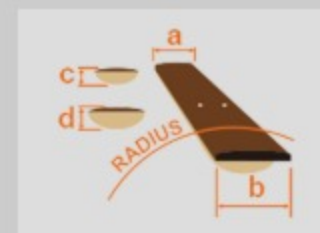

GRGA120

BKN : Black Night

COLOR VARIATION :

SHARE :  

SPEC

SPEC

neck type	GRGA / Maple neck
top/back/body	Poplar body
fretboard	Treated New Zealand Pine / White dot inlay
fret	Jumbo frets
bridge	Ibanez T102 tremolo bridge
neck pickup	Infinity R (H) neck pickup (Passive/Ceramic)
bridge pickup	Infinity R (H) bridge pickup (Passive/Ceramic)
hardware color	Black

NECK DIMENSIONS

Scale :	648mm/25.5"
a : Width	43mm at NUT
b : Width	58mm at 24F
c : Thickness	19.5mm at 1F
d : Thickness	21.5mm at 12F
Radius :	400mmR

SWITCHING SYSTEM

CONTROLS

OTHERS

Recommended Case W250C