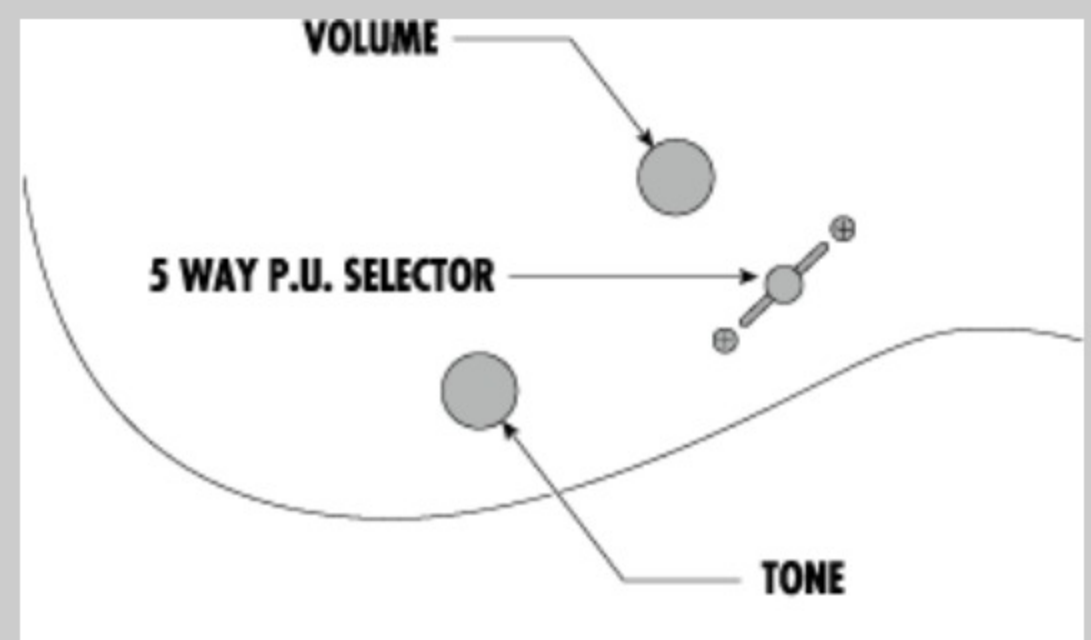

GRGA120

BKN : Black Night

COLOR VARIATION :

SHARE :  

SPEC

SPEC

neck type	GRGA / Maple neck
top/back/body	Poplar body
fretboard	Bound Purpleheart fretboard / White dot inlay
fret	Jumbo frets
number of frets	24
bridge	T102 tremolo bridge
string space	10.5mm
neck pickup	Infinity R (H) neck pickup (Passive/Ceramic)
bridge pickup	Infinity R (H) bridge pickup (Passive/Ceramic)
factory tuning	1E,2B,3G,4D,5A,6E
string gauge	.009/.011/.016/.024/.032/.042
hardware color	Black

NECK DIMENSIONS

Scale :	648mm/25.5"
a : Width	43mm at NUT
b : Width	58mm at 24F
c : Thickness	19.5mm at 1F
d : Thickness	21.5mm at 12F
Radius :	400mmR

SWITCHING SYSTEM

CONTROLS

OTHERS

Recommended Case W250C