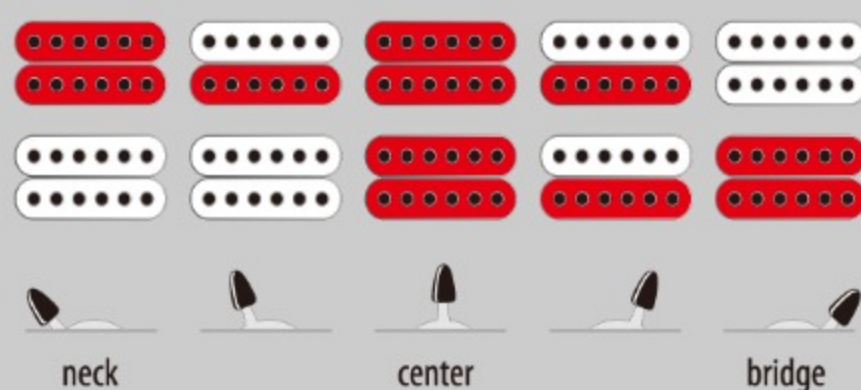

GRGA120

BKN : Black Night

COLOR VARIATION :

SHARE :  

SPEC

SPEC

neck type	GRGA / Maple neck
top/back/body	Poplar body
fretboard	Bound Purpleheart fretboard / White dot inlay
fret	Jumbo frets
number of frets	24
bridge	T102 tremolo bridge
string space	10.5mm
neck pickup	Infinity R (H) neck pickup (Passive/Ceramic)
bridge pickup	Infinity R (H) bridge pickup (Passive/Ceramic)
factory tuning	1E,2B,3G,4D,5A,6E
string gauge	.009/.011/.016/.024/.032/.042
hardware color	Black

NECK DIMENSIONS

Scale :	648mm/25.5"
a : Width	43mm at NUT
b : Width	58mm at 24F
c : Thickness	19.5mm at 1F
d : Thickness	21.5mm at 12F
Radius :	400mmR

SWITCHING SYSTEM

CONTROLS

OTHERS

Recommended Case W250C