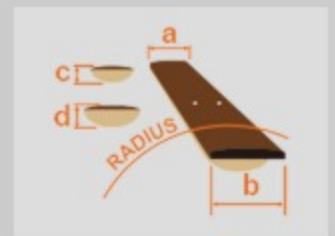

GRGA120

BKN : Black Night

COLOR VARIATION :

SHARE :  

SPEC

SPEC

neck type	GRGA / Maple neck
top/back/body	Poplar body
fretboard	Bound Purpleheart fretboard / White dot inlay
fret	Jumbo frets
number of frets	24
bridge	T102 tremolo bridge
string space	10.5mm
neck pickup	Infinity R (H) neck pickup (Passive/Ceramic)
bridge pickup	Infinity R (H) bridge pickup (Passive/Ceramic)
factory tuning	1E,2B,3G,4D,5A,6E
string gauge	.009/.011/.016/.024/.032/.042
hardware color	Black

NECK DIMENSIONS

Scale :	648mm/25.5"
a : Width	43mm at NUT
b : Width	58mm at 24F
c : Thickness	19.5mm at 1F
d : Thickness	21.5mm at 12F
Radius :	400mmR

SWITCHING SYSTEM

CONTROLS

OTHERS

Recommended Case W250C