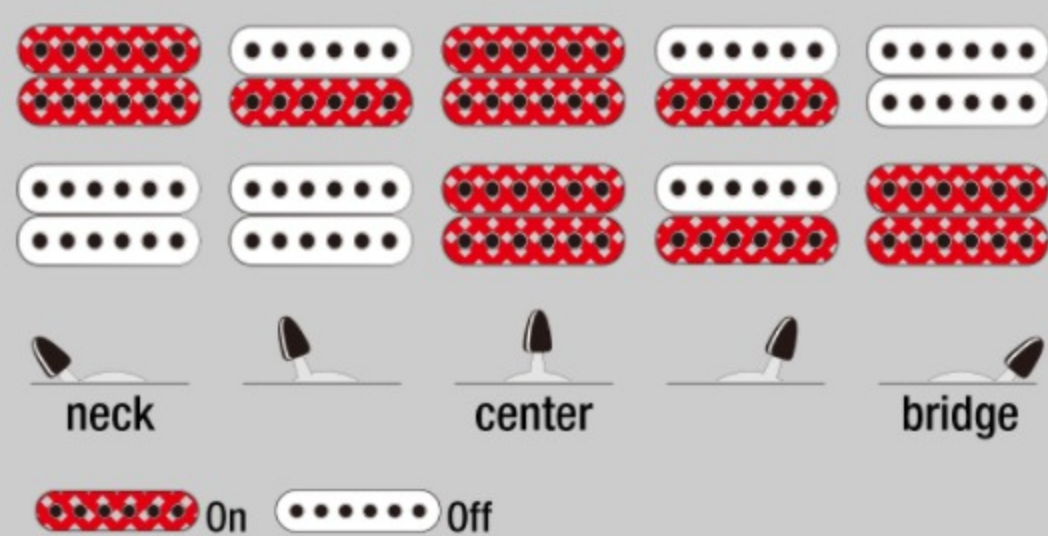

## SPEC

### SPECS

neck type	GRGA / Maple neck
top/back/body	Poplar body
fretboard	Bound Purpleheart fretboard / White dot inlay
fret	Jumbo frets
number of frets	24
bridge	T102 tremolo bridge
string space	10.5mm
neck pickup	Infinity R (H) neck pickup (Passive/Ceramic)
bridge pickup	Infinity R (H) bridge pickup (Passive/Ceramic)
factory tuning	1E,2B,3G,4D,5A,6E
string gauge	.009/.011/.016/.024/.032/.042
hardware color	Black

### SWITCHING SYSTEM

DESCRIPTION

+