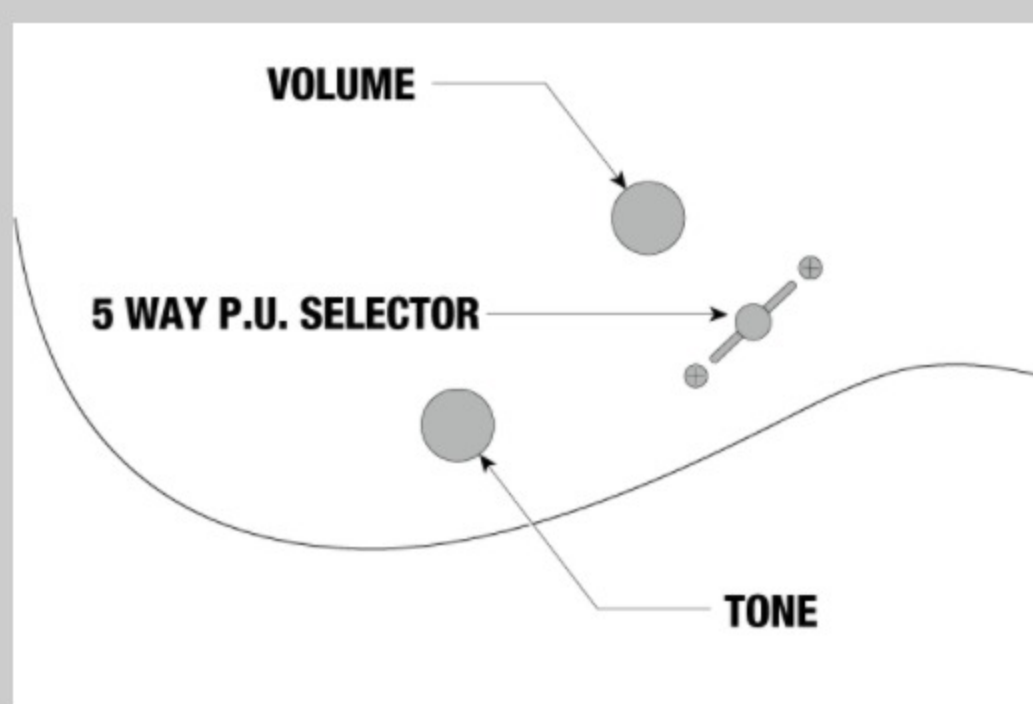

### NECK DIMENSIONS

Scale :	648mm/25.5"
a : Width	43mm at NUT
b : Width	58mm at 24F
c : Thickness	19.5mm at 1F
d : Thickness	21.5mm at 12F
Radius :	400mmR

DESCRIPTION +

### SWITCHING SYSTEM

DESCRIPTION

+

### CONTROLS

DESCRIPTION

+