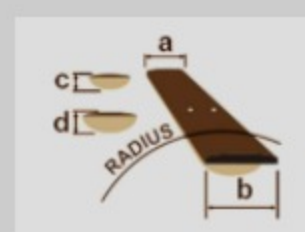

### SPECS

neck type	GRGA / Maple neck
top/back/body	Poplar body
fretboard	Bound Purpleheart fretboard / White dot inlay
fret	Jumbo frets
number of frets	24
bridge	T102 tremolo bridge
string space	10.5mm
neck pickup	Infinity R (H) neck pickup (Passive/Ceramic)
bridge pickup	Infinity R (H) bridge pickup (Passive/Ceramic)
factory tuning	1E,2B,3G,4D,5A,6E
string gauge	.009/.011/.016/.024/.032/.042
hardware color	Black

### NECK DIMENSIONS

Scale :	648mm/25.5"
a : Width	43mm at NUT
b : Width	58mm at 24F
c : Thickness	19.5mm at 1F
d : Thickness	21.5mm at 12F
Radius :	400mmR

DESCRIPTION +