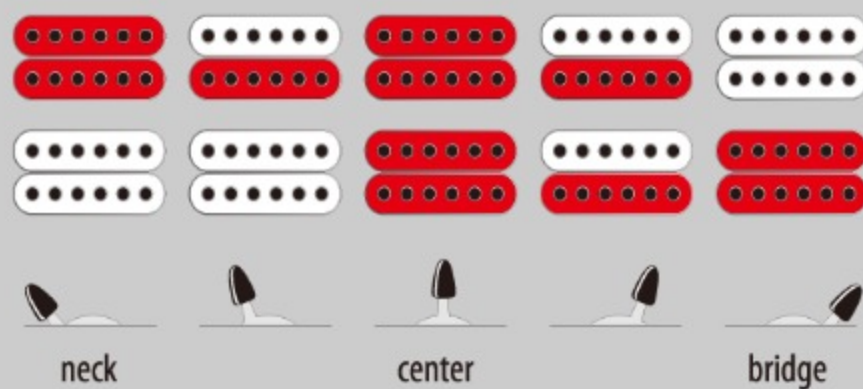

GRGA120QA

TBB : Transparent Blue Burst

COLOR VARIATION :

SHARE :  

SPEC

SPEC

neck type	GRGA / Maple neck
top/back/body	Quilted Maple Art Grain top / Poplar body
fretboard	Treated New Zealand Pine fretboard / White dot inlay
fret	Jumbo frets
number of frets	24
bridge	Ibanez T102 tremolo bridge
string space	10.5mm
neck pickup	Infinity R (H) neck pickup (Passive/Ceramic)
bridge pickup	Infinity R (H) bridge pickup (Passive/Ceramic)
factory tuning	1E,2B,3G,4D,5A,6E
strings	-
string gauge	.009/.011/.016/.024/.032/.042
nut	Plastic
hardware color	Black

NECK DIMENSIONS

Scale :	648mm/25.5"
a : Width	43mm at NUT
b : Width	58mm at 24F
c : Thickness	19.5mm at 1F
d : Thickness	21.5mm at 12F
Radius :	400mmR

SWITCHING SYSTEM

CONTROLS

OTHERS

Recommended Case W250C