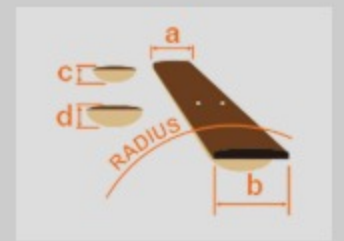

GRGA120QA

TBB : Transparent Blue Burst

COLOR VARIATION :

SHARE :  

SPEC

SPEC

neck type	GRGA / Maple neck
top/back/body	Quilted Maple Art Grain top / Poplar body
fretboard	Treated New Zealand Pine fretboard / White dot inlay
fret	Jumbo frets
number of frets	24
bridge	Ibanez T102 tremolo bridge
string space	10.5mm
neck pickup	Infinity R (H) neck pickup (Passive/Ceramic)
bridge pickup	Infinity R (H) bridge pickup (Passive/Ceramic)
factory tuning	1E,2B,3G,4D,5A,6E
strings	-
string gauge	.009/.011/.016/.024/.032/.042
nut	Plastic
hardware color	Black

NECK DIMENSIONS

Scale :	648mm/25.5"
a : Width	43mm at NUT
b : Width	58mm at 24F
c : Thickness	19.5mm at 1F
d : Thickness	21.5mm at 12F
Radius :	400mmR

SWITCHING SYSTEM

CONTROLS

OTHERS

Recommended Case W250C