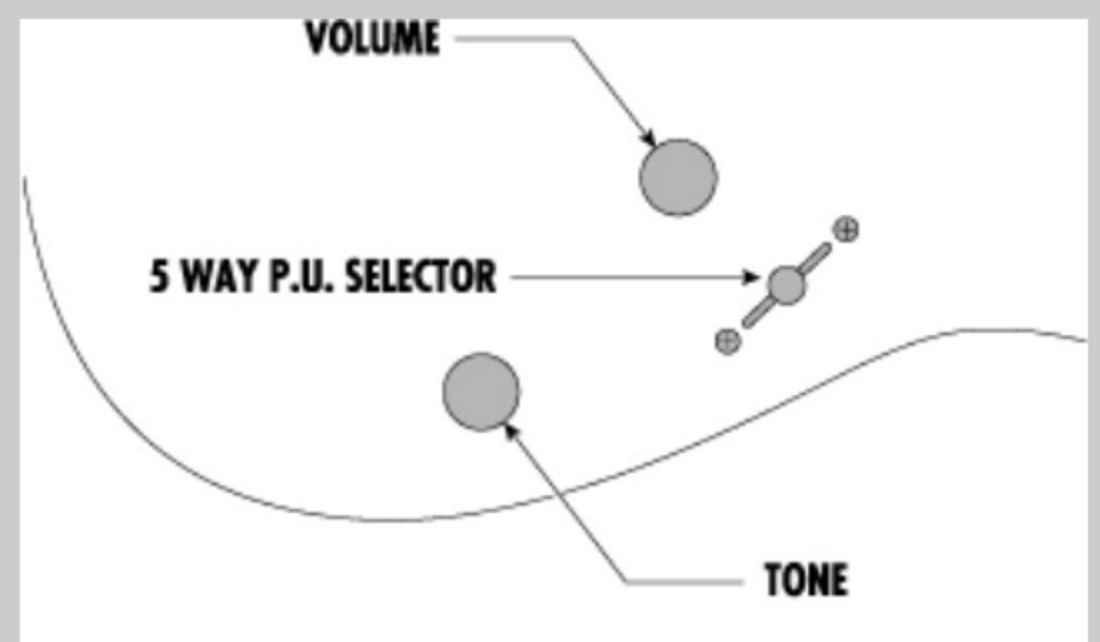

GRGA120QA

TBB : Transparent Blue Burst

COLOR VARIATION :

SHARE :  

SPEC

SPEC

neck type	GRGA / Maple neck
top/back/body	Quilted Maple Art Grain top / Poplar body
fretboard	Treated New Zealand Pine fretboard / White dot inlay
fret	Jumbo frets
number of frets	24
bridge	Ibanez T102 tremolo bridge
string space	10.5mm
neck pickup	Infinity R (H) neck pickup (Passive/Ceramic)
bridge pickup	Infinity R (H) bridge pickup (Passive/Ceramic)
factory tuning	1E,2B,3G,4D,5A,6E
strings	-
string gauge	.009/.011/.016/.024/.032/.042
nut	Plastic
hardware color	Black

NECK DIMENSIONS

Scale :	648mm/25.5"
a : Width	43mm at NUT
b : Width	58mm at 24F
c : Thickness	19.5mm at 1F
d : Thickness	21.5mm at 12F
Radius :	400mmR

SWITCHING SYSTEM

CONTROLS

OTHERS

Recommended Case W250C