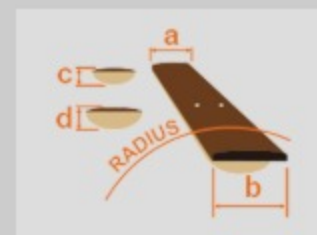

GRGA120QA

TKS : Transparent Black Sunburst

COLOR VARIATION :

SHARE :  

SPEC

SPEC

neck type	GRGA / Maple neck
top/back/body	Quilted Maple Art Grain top / Poplar body
fretboard	Bound Purpleheart fretboard / White dot inlay
fret	Jumbo frets
number of frets	24
bridge	T102 tremolo bridge
string space	10.5mm
neck pickup	Infinity R (H) neck pickup (Passive/Ceramic)
bridge pickup	Infinity R (H) bridge pickup (Passive/Ceramic)
factory tuning	1E,2B,3G,4D,5A,6E
string gauge	.009/.011/.016/.024/.032/.042
hardware color	Black

NECK DIMENSIONS

Scale :	648mm/25.5"
a : Width	43mm at NUT
b : Width	58mm at 24F
c : Thickness	19.5mm at 1F
d : Thickness	21.5mm at 12F
Radius :	400mmR

SWITCHING SYSTEM

CONTROLS

OTHERS

Recommended Case W250C