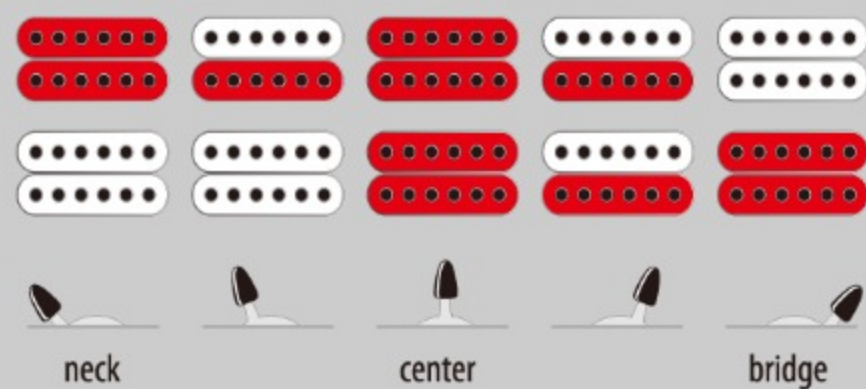

GRGA120QA

TKS : Transparent Black Sunburst

COLOR VARIATION :

SHARE :  

SPEC

SPEC

neck type	GRGA / Maple neck
top/back/body	Quilted Maple Art Grain top / Poplar body
fretboard	Bound Purpleheart fretboard / White dot inlay
fret	Jumbo frets
number of frets	24
bridge	T102 tremolo bridge
string space	10.5mm
neck pickup	Infinity R (H) neck pickup (Passive/Ceramic)
bridge pickup	Infinity R (H) bridge pickup (Passive/Ceramic)
factory tuning	1E,2B,3G,4D,5A,6E
string gauge	.009/.011/.016/.024/.032/.042
hardware color	Black

NECK DIMENSIONS

Scale :	648mm/25.5"
a : Width	43mm at NUT
b : Width	58mm at 24F
c : Thickness	19.5mm at 1F
d : Thickness	21.5mm at 12F
Radius :	400mmR

SWITCHING SYSTEM

CONTROLS

OTHERS

Recommended Case W250C