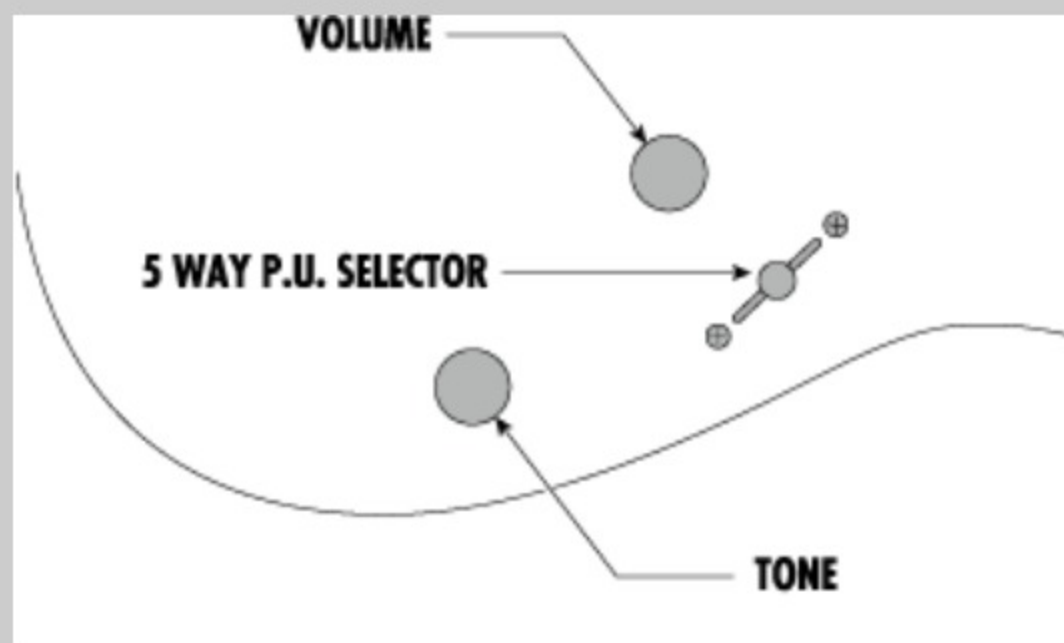

GRGA120QA

TKS : Transparent Black Sunburst

COLOR VARIATION :

SHARE :  

SPEC

SPEC

neck type	GRGA / Maple neck
top/back/body	Quilted Maple Art Grain top / Poplar body
fretboard	Bound Purpleheart fretboard / White dot inlay
fret	Jumbo frets
number of frets	24
bridge	T102 tremolo bridge
string space	10.5mm
neck pickup	Infinity R (H) neck pickup (Passive/Ceramic)
bridge pickup	Infinity R (H) bridge pickup (Passive/Ceramic)
factory tuning	1E,2B,3G,4D,5A,6E
string gauge	.009/.011/.016/.024/.032/.042
hardware color	Black

NECK DIMENSIONS

Scale :	648mm/25.5"
a : Width	43mm at NUT
b : Width	58mm at 24F
c : Thickness	19.5mm at 1F
d : Thickness	21.5mm at 12F
Radius :	400mmR

SWITCHING SYSTEM

CONTROLS

OTHERS

Recommended Case W250C