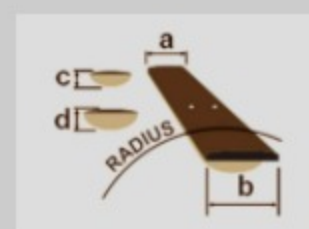

GRGA120QA

COLOR VARIATION :

TKS : Transparent Black Sunburst

SHARE :  

SPEC

SPECS

neck type	GRGA / Maple neck
top/back/body	Quilted Maple Art Grain top / Poplar body
fretboard	Bound Purpleheart fretboard / White dot inlay
fret	Jumbo frets
number of frets	24
bridge	T102 tremolo bridge
string space	10.5mm
neck pickup	Infinity R (H) neck pickup (Passive/Ceramic)
bridge pickup	Infinity R (H) bridge pickup (Passive/Ceramic)
factory tuning	1E,2B,3G,4D,5A,6E
string gauge	.009/.011/.016/.024/.032/.042
hardware color	Black

NECK DIMENSIONS

Scale :	648mm/25.5"
a : Width	43mm at NUT
b : Width	58mm at 24F
c : Thickness	19.5mm at 1F
d : Thickness	21.5mm at 12F
Radius :	400mmR

DESCRIPTION +

SWITCHING SYSTEM

DESCRIPTION

+

CONTROLS

DESCRIPTION