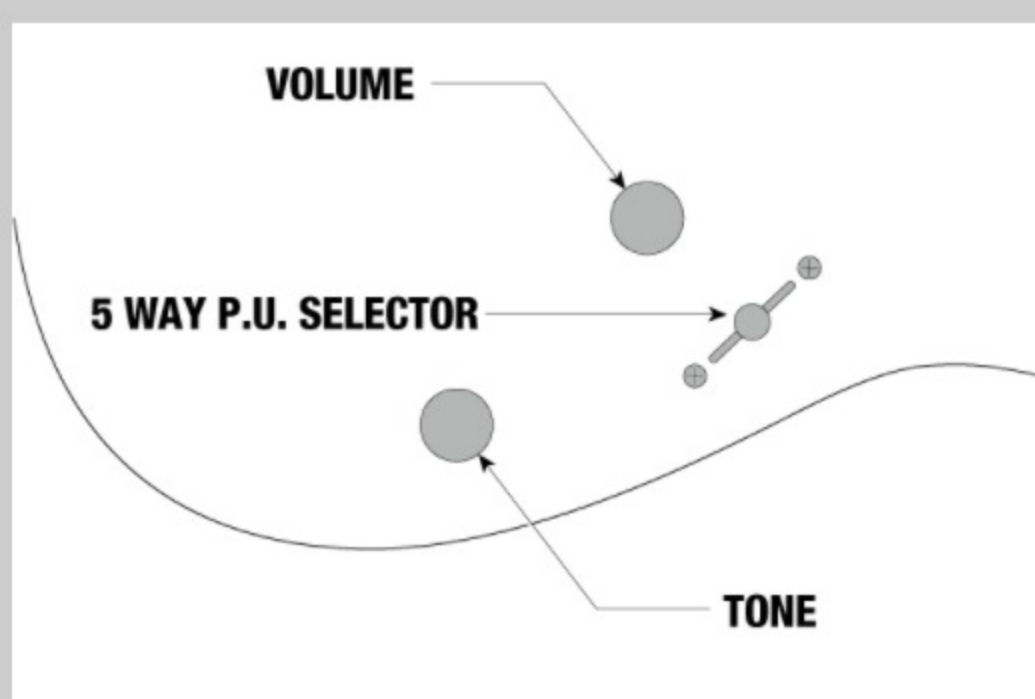

GRGA120QA

COLOR VARIATION :

TKS : Transparent Black Sunburst

SHARE :  

SPEC

SPECS

neck type	GRGA / Maple neck
top/back/body	Quilted Maple Art Grain top / Poplar body
fretboard	Bound Purpleheart fretboard / White dot inlay
fret	Jumbo frets
number of frets	24
bridge	T102 tremolo bridge
string space	10.5mm
neck pickup	Infinity R (H) neck pickup (Passive/Ceramic)
bridge pickup	Infinity R (H) bridge pickup (Passive/Ceramic)
factory tuning	1E,2B,3G,4D,5A,6E
string gauge	.009/.011/.016/.024/.032/.042
hardware color	Black

NECK DIMENSIONS

Scale :	648mm/25.5"
a : Width	43mm at NUT
b : Width	58mm at 24F
c : Thickness	19.5mm at 1F
d : Thickness	21.5mm at 12F
Radius :	400mmR

DESCRIPTION +

SWITCHING SYSTEM

DESCRIPTION

+

CONTROLS

DESCRIPTION