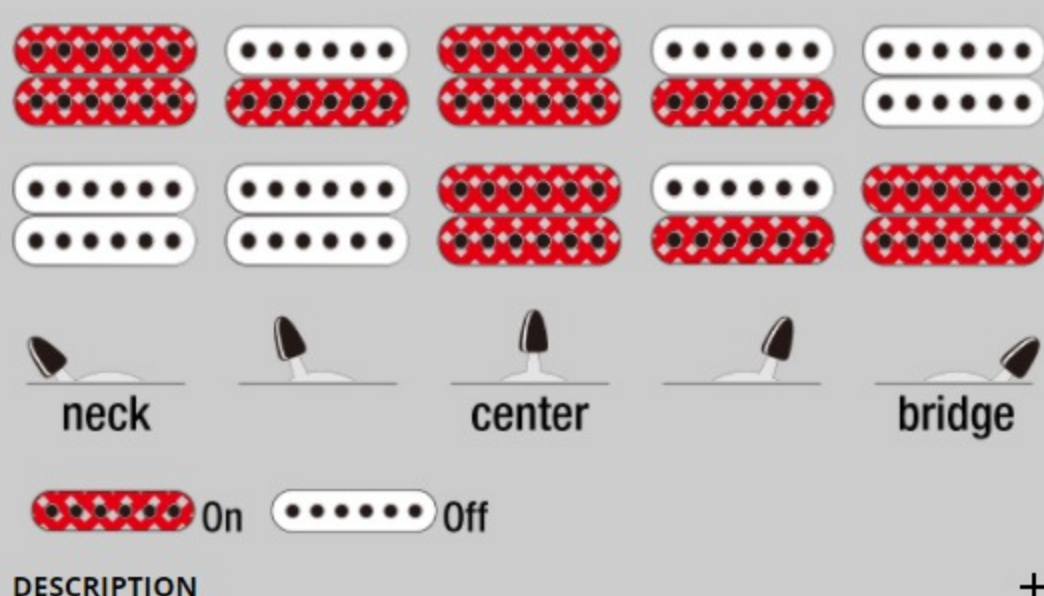

GRGA120QA

COLOR VARIATION :

TKS : Transparent Black Sunburst

SHARE :  

SPEC

SPECS

neck type	GRGA / Maple neck
top/back/body	Quilted Maple Art Grain top / Poplar body
fretboard	Bound Purpleheart fretboard / White dot inlay
fret	Jumbo frets
number of frets	24
bridge	T102 tremolo bridge
string space	10.5mm
neck pickup	Infinity R (H) neck pickup (Passive/Ceramic)
bridge pickup	Infinity R (H) bridge pickup (Passive/Ceramic)
factory tuning	1E,2B,3G,4D,5A,6E
string gauge	.009/.011/.016/.024/.032/.042
hardware color	Black

NECK DIMENSIONS

Scale :	648mm/25.5"
a : Width	43mm at NUT
b : Width	58mm at 24F
c : Thickness	19.5mm at 1F
d : Thickness	21.5mm at 12F
Radius :	400mmR

DESCRIPTION +

SWITCHING SYSTEM

DESCRIPTION

+

CONTROLS

DESCRIPTION