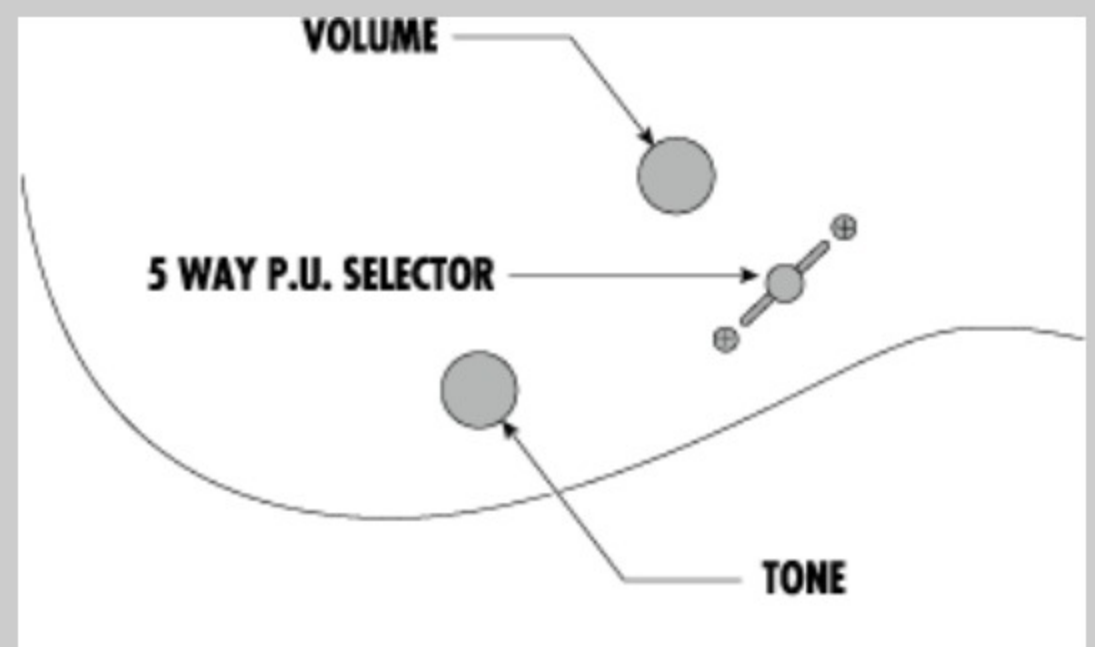

GRGM21

BKN : Black Night

COLOR VARIATION :

SHARE :  

SPEC

SPEC

neck type	GRGM / Maple neck
top/back/body	Poplar body
fretboard	Treated New Zealand Pine / Sharktooth inlay
fret	Medium frets
bridge	Ibanez F106 bridge
neck pickup	Infinity R (H) neck pickup (Passive/Ceramic)
bridge pickup	Infinity R (H) bridge pickup (Passive/Ceramic)
hardware color	Chrome

NECK DIMENSIONS

Scale :	564mm/22.2"
a : Width	41mm at NUT
b : Width	56mm at 24F
c : Thickness	19.5mm at 1F
d : Thickness	21.5mm at 12F
Radius :	400mmR

SWITCHING SYSTEM

CONTROLS

OTHERS

Recommended Case IGBMIKRO