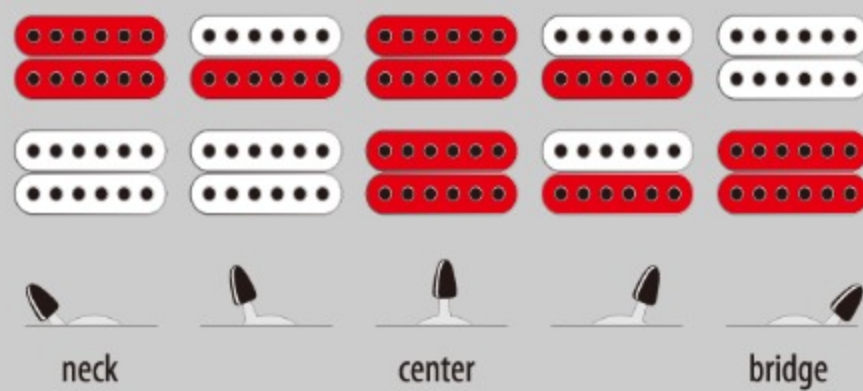

GRGM21

BKN : Black Night

COLOR VARIATION :

SHARE :  

SPEC

SPEC

neck type	GRGM / Maple neck
top/back/body	Poplar body
fretboard	Treated New Zealand Pine / Sharktooth inlay
fret	Medium frets
bridge	Ibanez F106 bridge
neck pickup	Infinity R (H) neck pickup (Passive/Ceramic)
bridge pickup	Infinity R (H) bridge pickup (Passive/Ceramic)
hardware color	Chrome

NECK DIMENSIONS

Scale :	564mm/22.2"
a : Width	41mm at NUT
b : Width	56mm at 24F
c : Thickness	19.5mm at 1F
d : Thickness	21.5mm at 12F
Radius :	400mmR

SWITCHING SYSTEM

CONTROLS

OTHERS

Recommended Case IGBMIKRO