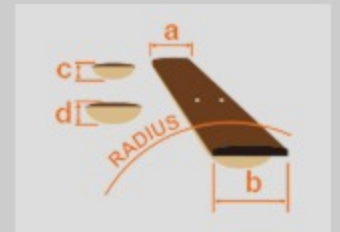

GRGM21

BKN : Black Night

COLOR VARIATION :

SHARE :  

SPEC

SPEC

neck type	GRGM / Maple neck
top/back/body	Poplar body
fretboard	Treated New Zealand Pine / Sharktooth inlay
fret	Medium frets
bridge	Ibanez F106 bridge
neck pickup	Infinity R (H) neck pickup (Passive/Ceramic)
bridge pickup	Infinity R (H) bridge pickup (Passive/Ceramic)
hardware color	Chrome

NECK DIMENSIONS

Scale :	564mm/22.2"
a : Width	41mm at NUT
b : Width	56mm at 24F
c : Thickness	19.5mm at 1F
d : Thickness	21.5mm at 12F
Radius :	400mmR

SWITCHING SYSTEM

CONTROLS

OTHERS

Recommended Case IGBMIKRO