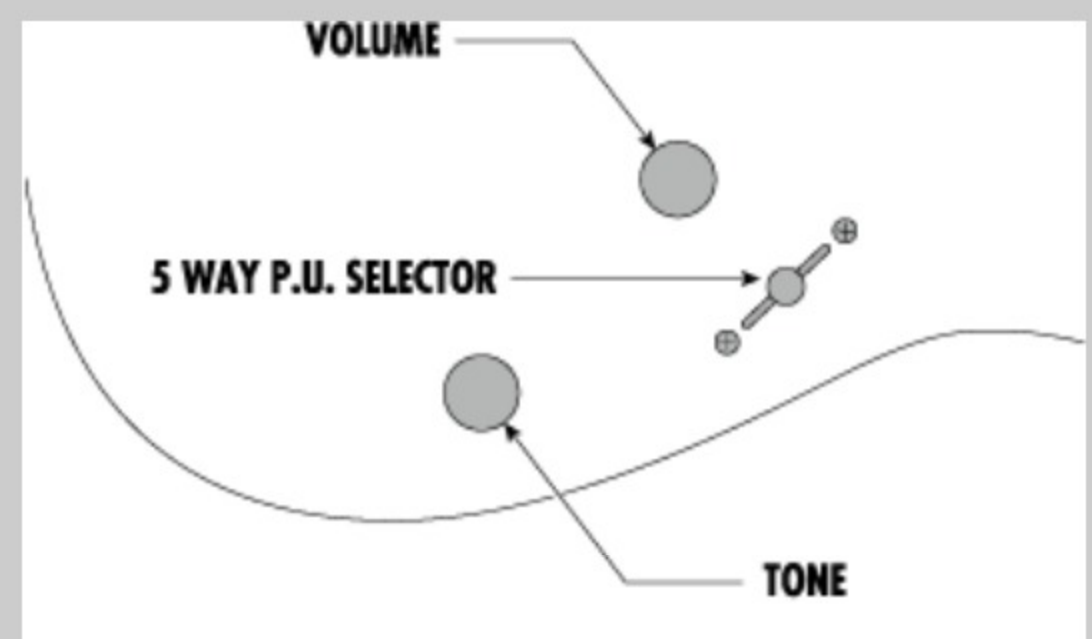

GRGM21

BKN : Black Night

COLOR VARIATION :

SHARE :  

SPEC

SPEC

| | |
|-----------------|--|
| neck type | GRGM / Maple neck |
| top/back/body | Basswood body |
| fretboard | Jatoba fretboard / Sharktooth inlay |
| fret | Medium frets |
| number of frets | 24 |
| bridge | F106 bridge |
| string space | 10.5mm |
| neck pickup | Infinity R (H) neck pickup (Passive/Ceramic) |
| bridge pickup | Infinity R (H) bridge pickup (Passive/Ceramic) |
| factory tuning | 1E,2B,3G,4D,5A,6E |
| strings | - |
| string gauge | .010/.013/.017/.026/.036/.046 |
| nut | Plastic |
| hardware color | Chrome |

SWITCHING SYSTEM

CONTROLS

OTHERS

Recommended Bag IGBMIKRO