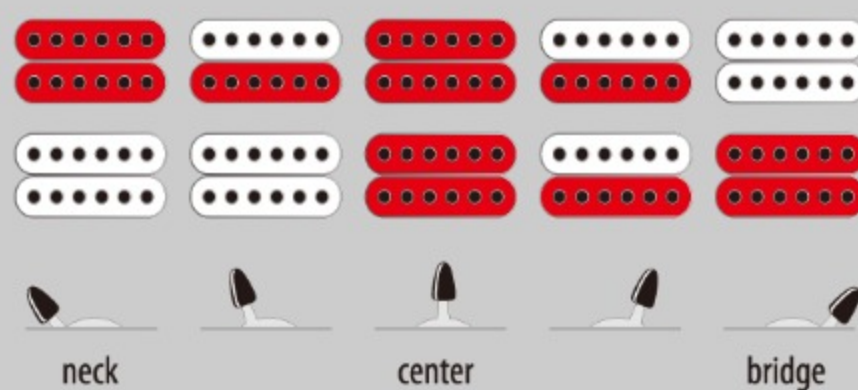

GRGM21

BKN : Black Night

COLOR VARIATION :

SHARE :  

SPEC

SPEC

| | |
|-----------------|--|
| neck type | GRGM / Maple neck |
| top/back/body | Basswood body |
| fretboard | Jatoba fretboard / Sharktooth inlay |
| fret | Medium frets |
| number of frets | 24 |
| bridge | F106 bridge |
| string space | 10.5mm |
| neck pickup | Infinity R (H) neck pickup (Passive/Ceramic) |
| bridge pickup | Infinity R (H) bridge pickup (Passive/Ceramic) |
| factory tuning | 1E,2B,3G,4D,5A,6E |
| strings | - |
| string gauge | .010/.013/.017/.026/.036/.046 |
| nut | Plastic |
| hardware color | Chrome |

NECK DIMENSIONS

| | |
|---------------|---------------|
| Scale : | 564mm/22.2" |
| a : Width | 41mm at NUT |
| b : Width | 56mm at 24F |
| c : Thickness | 19.5mm at 1F |
| d : Thickness | 21.5mm at 12F |
| Radius : | 400mmR |

SWITCHING SYSTEM

CONTROLS

OTHERS

Recommended Bag IGBMIKRO