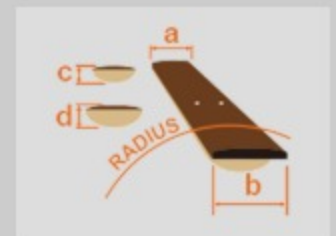

GRGM21

BKN : Black Night

COLOR VARIATION :

SHARE :  

SPEC

SPEC

| | |
|-----------------|--|
| neck type | GRGM / Maple neck |
| top/back/body | Basswood body |
| fretboard | Jatoba fretboard / Sharktooth inlay |
| fret | Medium frets |
| number of frets | 24 |
| bridge | F106 bridge |
| string space | 10.5mm |
| neck pickup | Infinity R (H) neck pickup (Passive/Ceramic) |
| bridge pickup | Infinity R (H) bridge pickup (Passive/Ceramic) |
| factory tuning | 1E,2B,3G,4D,5A,6E |
| strings | - |
| string gauge | .010/.013/.017/.026/.036/.046 |
| nut | Plastic |
| hardware color | Chrome |

NECK DIMENSIONS

| | |
|---------------|---------------|
| Scale : | 564mm/22.2" |
| a : Width | 41mm at NUT |
| b : Width | 56mm at 24F |
| c : Thickness | 19.5mm at 1F |
| d : Thickness | 21.5mm at 12F |
| Radius : | 400mmR |