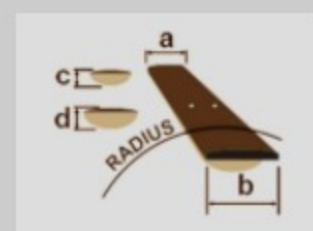

GRGM21

mikro

COLOR VARIATION :

BKN : Black Night

SHARE :

SPEC

SPECS

neck type	GRGM / Maple neck
top/back/body	Poplar body
fretboard	Jatoba fretboard / White Sharktooth inlay
fret	Medium frets
number of frets	24
bridge	F106 bridge
string space	10.5mm
neck pickup	Infinity R (H) neck pickup (Passive/Ceramic)
bridge pickup	Infinity R (H) bridge pickup (Passive/Ceramic)
factory tuning	1E,2B,3G,4D,5A,6E
string gauge	.010/.013/.017/.026/.036/.046
hardware color	Chrome

NECK DIMENSIONS

Scale :	564mm/22.2"
a : Width	41mm at NUT
b : Width	56mm at 24F
c : Thickness	19.5mm at 1F
d : Thickness	21.5mm at 12F
Radius :	400mmR

DESCRIPTION +

SWITCHING SYSTEM

DESCRIPTION

+

CONTROLS

DESCRIPTION