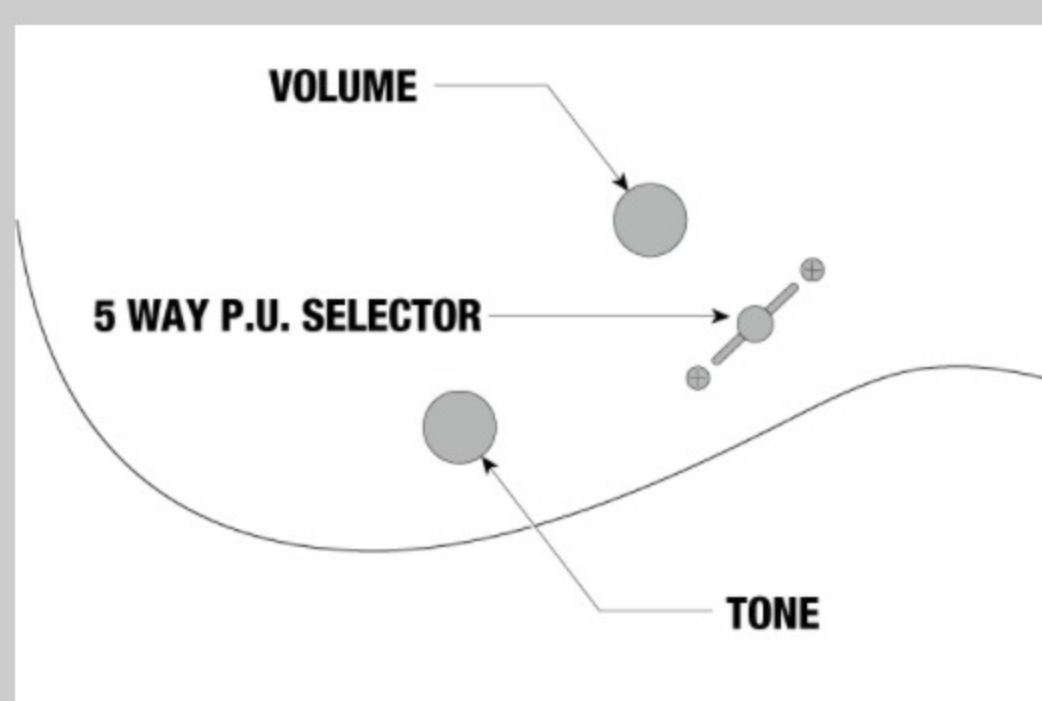

GRGM21

mikro

COLOR VARIATION :

BKN : Black Night

SHARE :

SPEC

SPECS

neck type	GRGM / Maple neck
top/back/body	Poplar body
fretboard	Jatoba fretboard / White Sharktooth inlay
fret	Medium frets
number of frets	24
bridge	F106 bridge
string space	10.5mm
neck pickup	Infinity R (H) neck pickup (Passive/Ceramic)
bridge pickup	Infinity R (H) bridge pickup (Passive/Ceramic)
factory tuning	1E,2B,3G,4D,5A,6E
string gauge	.010/.013/.017/.026/.036/.046
hardware color	Chrome

NECK DIMENSIONS

Scale :	564mm/22.2"
a : Width	41mm at NUT
b : Width	56mm at 24F
c : Thickness	19.5mm at 1F
d : Thickness	21.5mm at 12F
Radius :	400mmR

DESCRIPTION +

SWITCHING SYSTEM

DESCRIPTION

+

CONTROLS

DESCRIPTION

+

OTHER FEATURES

Recommended Bag IGBMIKRO