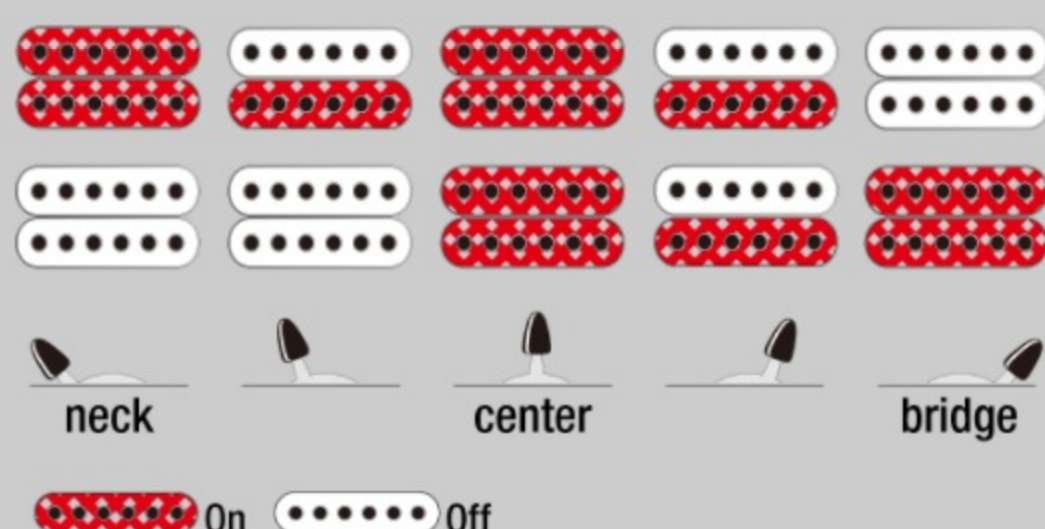

GRGM21

mikro

COLOR VARIATION :

BKN : Black Night

SHARE :

SPEC

SPECS

neck type	GRGM / Maple neck
top/back/body	Poplar body
fretboard	Jatoba fretboard / White Sharktooth inlay
fret	Medium frets
number of frets	24
bridge	F106 bridge
string space	10.5mm
neck pickup	Infinity R (H) neck pickup (Passive/Ceramic)
bridge pickup	Infinity R (H) bridge pickup (Passive/Ceramic)
factory tuning	1E,2B,3G,4D,5A,6E
string gauge	.010/.013/.017/.026/.036/.046
hardware color	Chrome

NECK DIMENSIONS

Scale :	564mm/22.2"
a : Width	41mm at NUT
b : Width	56mm at 24F
c : Thickness	19.5mm at 1F
d : Thickness	21.5mm at 12F
Radius :	400mmR

DESCRIPTION +

SWITCHING SYSTEM

DESCRIPTION

+

CONTROLS

DESCRIPTION