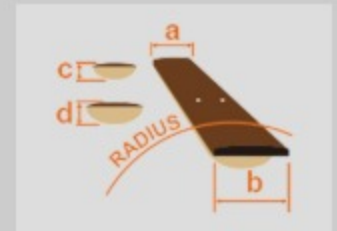

GRGM21L

BKN : Black Night

COLOR VARIATION :

SHARE :  

SPEC

SPEC

neck type	GRGM / Maple neck
top/back/body	Poplar body
fretboard	Treated New Zealand Pine / Sharktooth inlay
fret	Medium frets
bridge	Ibanez F106 bridge
neck pickup	Infinity R (H) neck pickup (Passive/Ceramic)
bridge pickup	Infinity R (H) bridge pickup (Passive/Ceramic)
hardware color	Chrome

NECK DIMENSIONS

Scale :	564mm/22.2"
a : Width	41mm at NUT
b : Width	56mm at 24F
c : Thickness	19.5mm at 1F
d : Thickness	21.5mm at 12F
Radius :	400mmR

SWITCHING SYSTEM

CONTROLS

OTHERS

Recommended Case IGBMIKRO