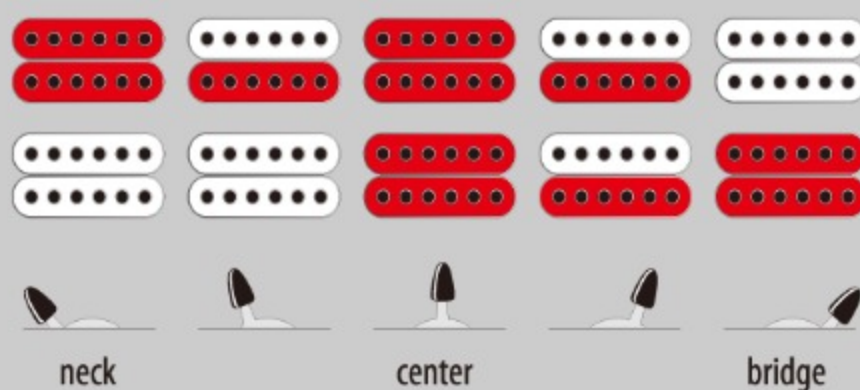

GRGM21L

BKN : Black Night

COLOR VARIATION :

SHARE :  

SPEC

SPEC

neck type	GRGM / Maple neck
top/back/body	Poplar body
fretboard	Treated New Zealand Pine / Sharktooth inlay
fret	Medium frets
bridge	Ibanez F106 bridge
neck pickup	Infinity R (H) neck pickup (Passive/Ceramic)
bridge pickup	Infinity R (H) bridge pickup (Passive/Ceramic)
hardware color	Chrome

NECK DIMENSIONS

Scale :	564mm/22.2"
a : Width	41mm at NUT
b : Width	56mm at 24F
c : Thickness	19.5mm at 1F
d : Thickness	21.5mm at 12F
Radius :	400mmR

SWITCHING SYSTEM

CONTROLS

OTHERS

Recommended Case IGBMIKRO