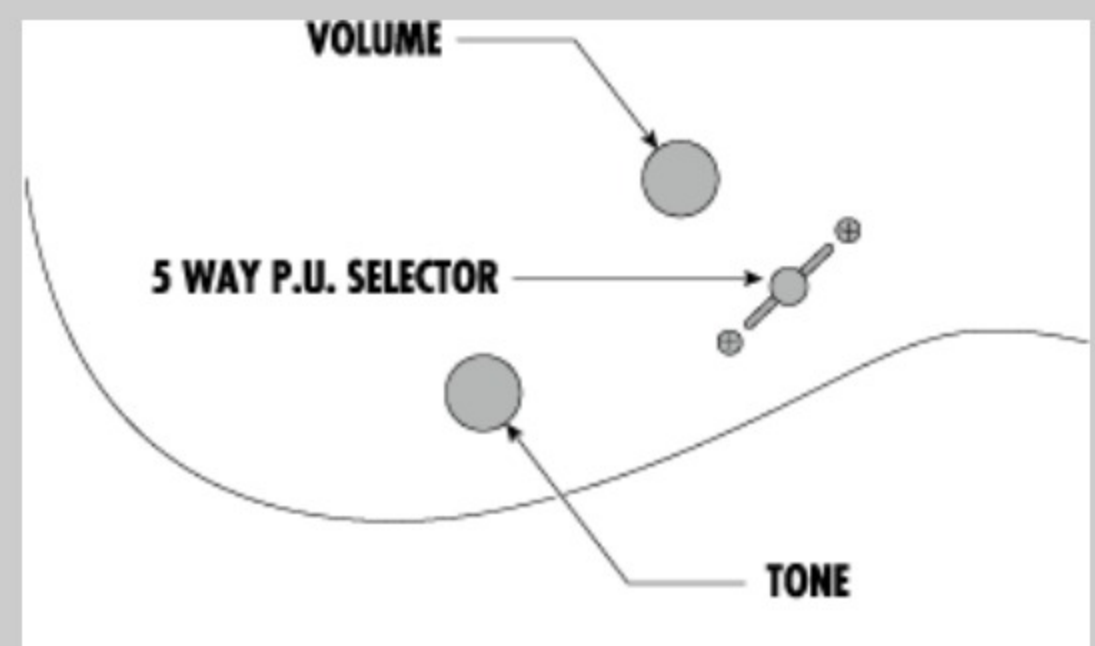

GRGM21L

BKN : Black Night

COLOR VARIATION :

SHARE :  

SPEC

SPEC

neck type	GRGM / Maple neck
top/back/body	Poplar body
fretboard	Treated New Zealand Pine / Sharktooth inlay
fret	Medium frets
bridge	Ibanez F106 bridge
neck pickup	Infinity R (H) neck pickup (Passive/Ceramic)
bridge pickup	Infinity R (H) bridge pickup (Passive/Ceramic)
hardware color	Chrome

NECK DIMENSIONS

Scale :	564mm/22.2"
a : Width	41mm at NUT
b : Width	56mm at 24F
c : Thickness	19.5mm at 1F
d : Thickness	21.5mm at 12F
Radius :	400mmR

SWITCHING SYSTEM

CONTROLS

OTHERS

Recommended Case IGBMIKRO