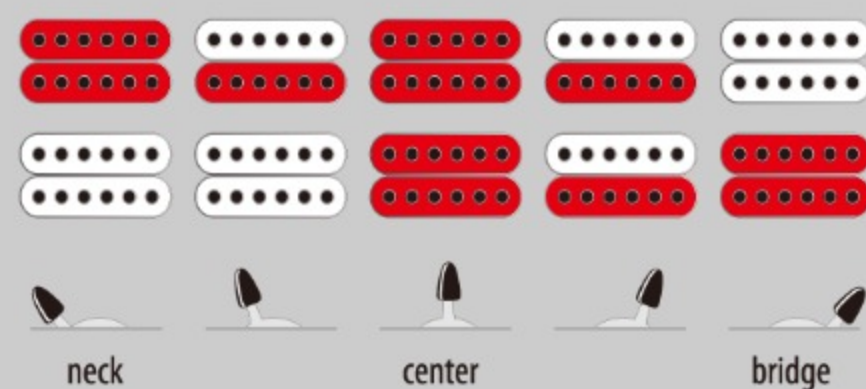

GRGM21L

BKN : Black Night

COLOR VARIATION :

SHARE :  

SPEC

SPEC

neck type	GRGM / Maple neck
top/back/body	Basswood body
fretboard	Jatoba fretboard / Sharktooth inlay
fret	Medium frets
number of frets	24
bridge	Ibanez F106 bridge
string space	10.5mm
neck pickup	Infinity R (H) neck pickup (Passive/Ceramic)
bridge pickup	Infinity R (H) bridge pickup (Passive/Ceramic)
factory tuning	1E,2B,3G,4D,5A,6E
strings	-
string gauge	.010/.013/.017/.026/.036/.046
nut	Plastic
hardware color	Chrome

NECK DIMENSIONS

Scale :	564mm/22.2"
a : Width	41mm at NUT
b : Width	56mm at 24F
c : Thickness	19.5mm at 1F
d : Thickness	21.5mm at 12F
Radius :	400mmR

SWITCHING SYSTEM

CONTROLS

OTHERS

Recommended Bag [IGBMIKRO](#)