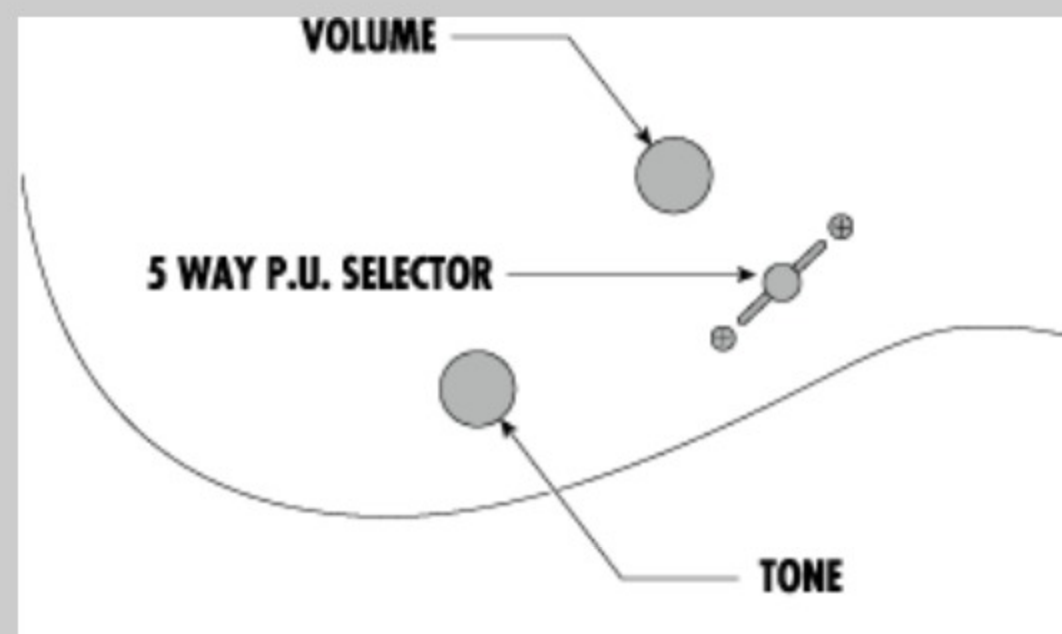

GRGM21L

BKN : Black Night

COLOR VARIATION :

SHARE :  

SPEC

SPEC

neck type	GRGM / Maple neck
top/back/body	Basswood body
fretboard	Jatoba fretboard / Sharktooth inlay
fret	Medium frets
number of frets	24
bridge	Ibanez F106 bridge
string space	10.5mm
neck pickup	Infinity R (H) neck pickup (Passive/Ceramic)
bridge pickup	Infinity R (H) bridge pickup (Passive/Ceramic)
factory tuning	1E,2B,3G,4D,5A,6E
strings	-
string gauge	.010/.013/.017/.026/.036/.046
nut	Plastic
hardware color	Chrome

NECK DIMENSIONS

Scale :	564mm/22.2"
a : Width	41mm at NUT
b : Width	56mm at 24F
c : Thickness	19.5mm at 1F
d : Thickness	21.5mm at 12F
Radius :	400mmR

SWITCHING SYSTEM

CONTROLS

OTHERS

Recommended Bag [IGBMIKRO](#)