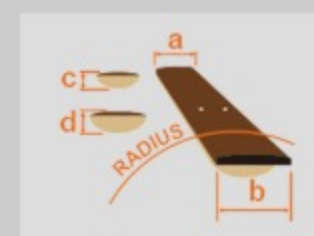

GRGM21L

BKN : Black Night

COLOR VARIATION :

SHARE :  

SPEC

SPEC

neck type	GRGM / Maple neck
top/back/body	Basswood body
fretboard	Jatoba fretboard / Sharktooth inlay
fret	Medium frets
number of frets	24
bridge	Ibanez F106 bridge
string space	10.5mm
neck pickup	Infinity R (H) neck pickup (Passive/Ceramic)
bridge pickup	Infinity R (H) bridge pickup (Passive/Ceramic)
factory tuning	1E,2B,3G,4D,5A,6E
strings	-
string gauge	.010/.013/.017/.026/.036/.046
nut	Plastic
hardware color	Chrome

NECK DIMENSIONS

Scale :	564mm/22.2"
a : Width	41mm at NUT
b : Width	56mm at 24F
c : Thickness	19.5mm at 1F
d : Thickness	21.5mm at 12F
Radius :	400mmR

SWITCHING SYSTEM

CONTROLS

OTHERS

Recommended Bag [IGBMIKRO](#)