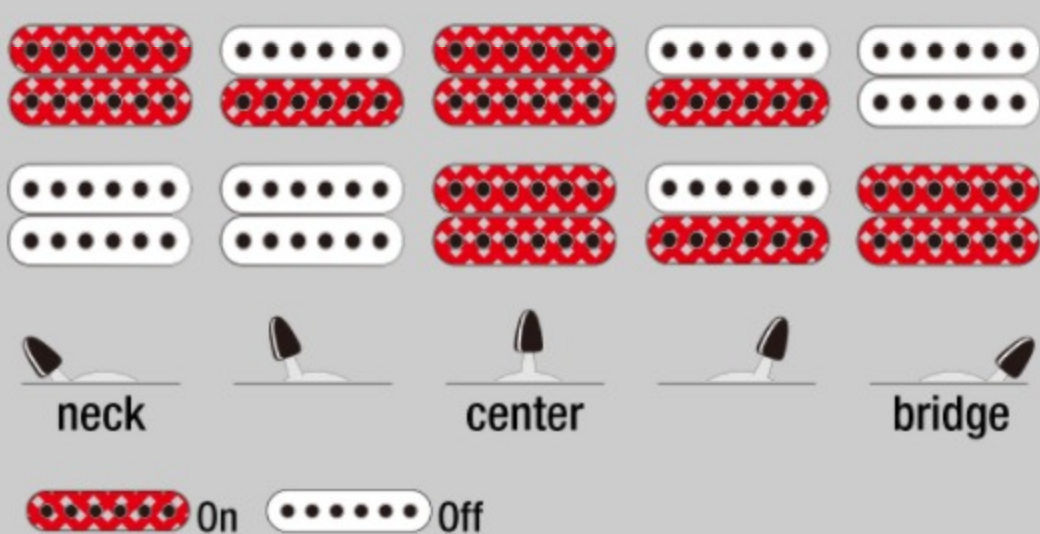

GRGM21L

COLOR VARIATION :

BKN : Black Night

SHARE :  

SPEC

SPECS

neck type	GRGM / Maple neck
top/back/body	Poplar body
fretboard	Jatoba fretboard / White Sharktooth inlay
fret	Medium frets
number of frets	24
bridge	F106 bridge
string space	10.5mm
neck pickup	Infinity R (H) neck pickup (Passive/Ceramic)
bridge pickup	Infinity R (H) bridge pickup (Passive/Ceramic)
factory tuning	1E,2B,3G,4D,5A,6E
string gauge	.010/.013/.017/.026/.036/.046
hardware color	Chrome

NECK DIMENSIONS

Scale :	564mm/22.2"
a : Width	41mm at NUT
b : Width	56mm at 24F
c : Thickness	19.5mm at 1F
d : Thickness	21.5mm at 12F
Radius :	400mmR

DESCRIPTION +

SWITCHING SYSTEM

DESCRIPTION

+

CONTROLS

DESCRIPTION