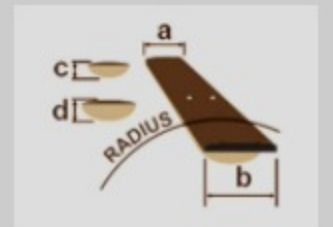

GRGM21L

COLOR VARIATION :

BKN : Black Night

SHARE :  

SPEC

SPECS

neck type	GRGM / Maple neck
top/back/body	Poplar body
fretboard	Jatoba fretboard / White Sharktooth inlay
fret	Medium frets
number of frets	24
bridge	F106 bridge
string space	10.5mm
neck pickup	Infinity R (H) neck pickup (Passive/Ceramic)
bridge pickup	Infinity R (H) bridge pickup (Passive/Ceramic)
factory tuning	1E,2B,3G,4D,5A,6E
string gauge	.010/.013/.017/.026/.036/.046
hardware color	Chrome

NECK DIMENSIONS

Scale :	564mm/22.2"
a : Width	41mm at NUT
b : Width	56mm at 24F
c : Thickness	19.5mm at 1F
d : Thickness	21.5mm at 12F
Radius :	400mmR

DESCRIPTION +

SWITCHING SYSTEM

DESCRIPTION

+

CONTROLS

DESCRIPTION