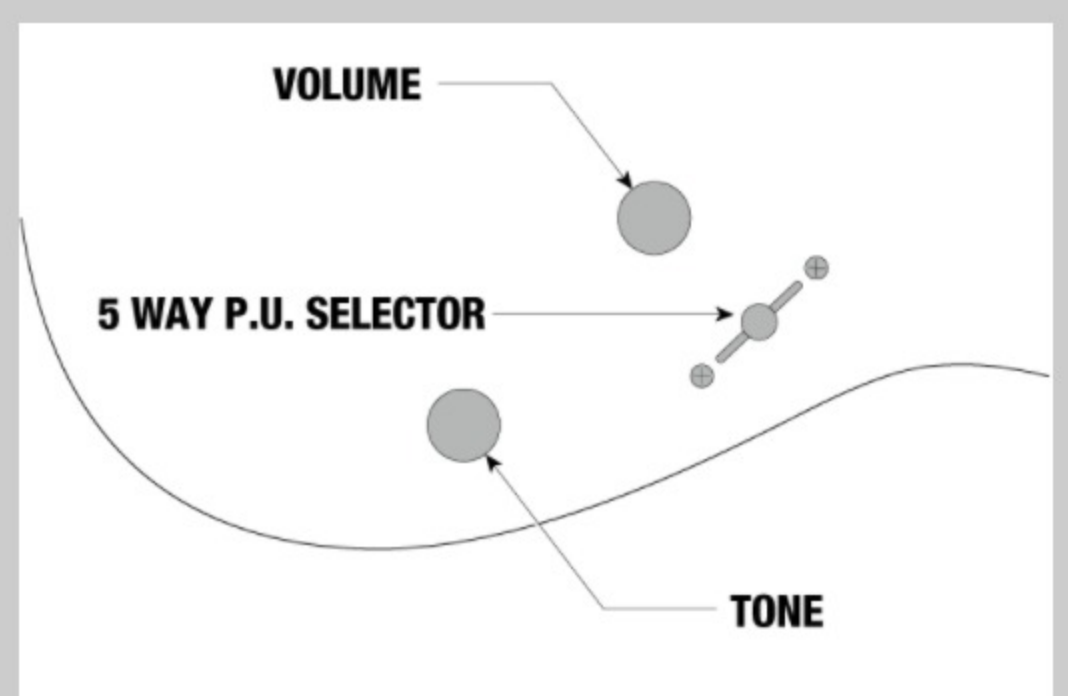

GRGM21L

COLOR VARIATION :

BKN : Black Night

SHARE :  

SPEC

SPECS

neck type	GRGM / Maple neck
top/back/body	Poplar body
fretboard	Jatoba fretboard / White Sharktooth inlay
fret	Medium frets
number of frets	24
bridge	F106 bridge
string space	10.5mm
neck pickup	Infinity R (H) neck pickup (Passive/Ceramic)
bridge pickup	Infinity R (H) bridge pickup (Passive/Ceramic)
factory tuning	1E,2B,3G,4D,5A,6E
string gauge	.010/.013/.017/.026/.036/.046
hardware color	Chrome

NECK DIMENSIONS

Scale :	564mm/22.2"
a : Width	41mm at NUT
b : Width	56mm at 24F
c : Thickness	19.5mm at 1F
d : Thickness	21.5mm at 12F
Radius :	400mmR

DESCRIPTION +

SWITCHING SYSTEM

DESCRIPTION

+

CONTROLS

DESCRIPTION