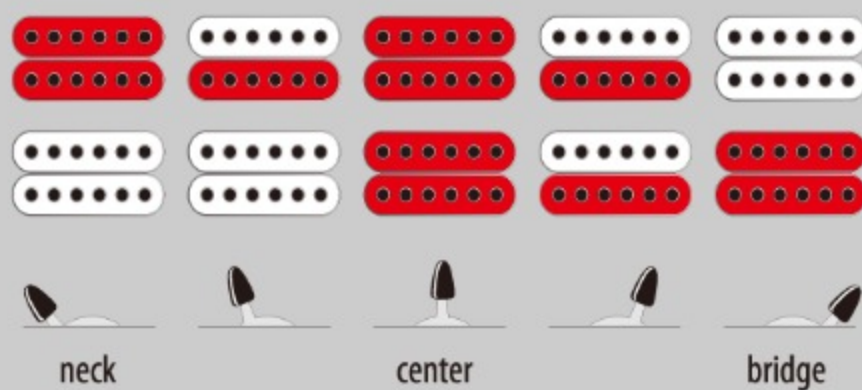

GRGM21M

MGN : Metallic Light Green

COLOR VARIATION :

SHARE :  

SPEC

SPEC

neck type	GRGM / Maple neck
top/back/body	Poplar body
fretboard	Maple / Black dot inlay
fret	Medium frets
bridge	Ibanez F106 bridge
neck pickup	Infinity R (H) neck pickup (Passive/Ceramic)
bridge pickup	Infinity R (H) bridge pickup (Passive/Ceramic)
hardware color	Chrome

NECK DIMENSIONS

Scale :	564mm/22.2"
a : Width	41mm at NUT
b : Width	56mm at 24F
c : Thickness	19.5mm at 1F
d : Thickness	21.5mm at 12F
Radius :	400mmR

SWITCHING SYSTEM

CONTROLS

OTHERS

Recommended Case IGBMIKRO