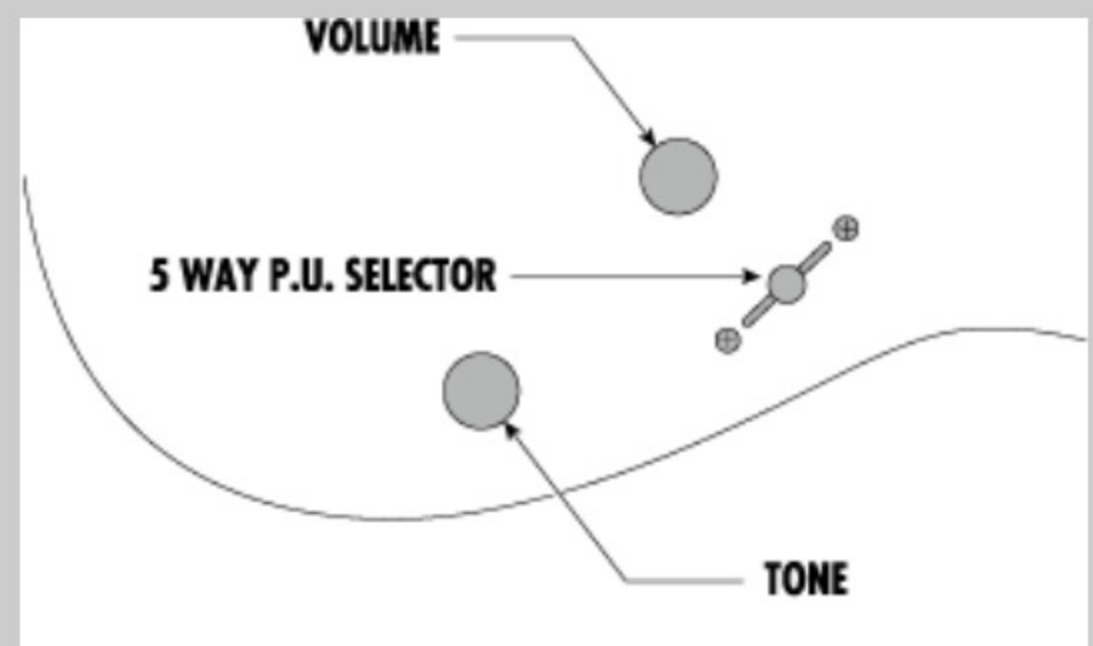

GRGM21M

MGN : Metallic Light Green

COLOR VARIATION :

SHARE :  

SPEC

SPEC

neck type	GRGM / Maple neck
top/back/body	Poplar body
fretboard	Maple / Black dot inlay
fret	Medium frets
bridge	Ibanez F106 bridge
neck pickup	Infinity R (H) neck pickup (Passive/Ceramic)
bridge pickup	Infinity R (H) bridge pickup (Passive/Ceramic)
hardware color	Chrome

NECK DIMENSIONS

Scale :	564mm/22.2"
a : Width	41mm at NUT
b : Width	56mm at 24F
c : Thickness	19.5mm at 1F
d : Thickness	21.5mm at 12F
Radius :	400mmR

SWITCHING SYSTEM

CONTROLS

OTHERS

Recommended Case IGBMIKRO