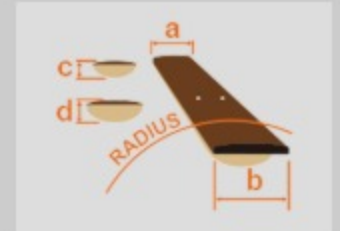

GRGM21M

MGN : Metallic Light Green

COLOR VARIATION :

SHARE :  

SPEC

SPEC

neck type	GRGM / Maple neck
top/back/body	Poplar body
fretboard	Maple / Black dot inlay
fret	Medium frets
bridge	Ibanez F106 bridge
neck pickup	Infinity R (H) neck pickup (Passive/Ceramic)
bridge pickup	Infinity R (H) bridge pickup (Passive/Ceramic)
hardware color	Chrome

NECK DIMENSIONS

Scale :	564mm/22.2"
a : Width	41mm at NUT
b : Width	56mm at 24F
c : Thickness	19.5mm at 1F
d : Thickness	21.5mm at 12F
Radius :	400mmR

SWITCHING SYSTEM

CONTROLS

OTHERS

Recommended Case IGBMIKRO