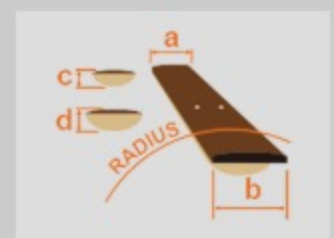

GRGM21M

JB : Jewel Blue

COLOR VARIATION :

SHARE :  

SPEC

SPEC

neck type	GRGM / Maple neck
top/back/body	Basswood body
fretboard	Maple fretboard / Black dot inlay
fret	Medium frets
number of frets	24
bridge	Ibanez F106 bridge
string space	10.5mm
neck pickup	Infinity R (H) neck pickup (Passive/Ceramic)
bridge pickup	Infinity R (H) bridge pickup (Passive/Ceramic)
factory tuning	1E,2B,3G,4D,5A,6E
strings	-
string gauge	.010/.013/.017/.026/.036/.046
nut	Plastic
hardware color	Chrome

NECK DIMENSIONS

Scale :	564mm/22.2"
a : Width	41mm at NUT
b : Width	56mm at 24F
c : Thickness	19.5mm at 1F
d : Thickness	21.5mm at 12F
Radius :	400mmR

SWITCHING SYSTEM

CONTROLS

OTHERS

Recommended Bag IGBMIKRO