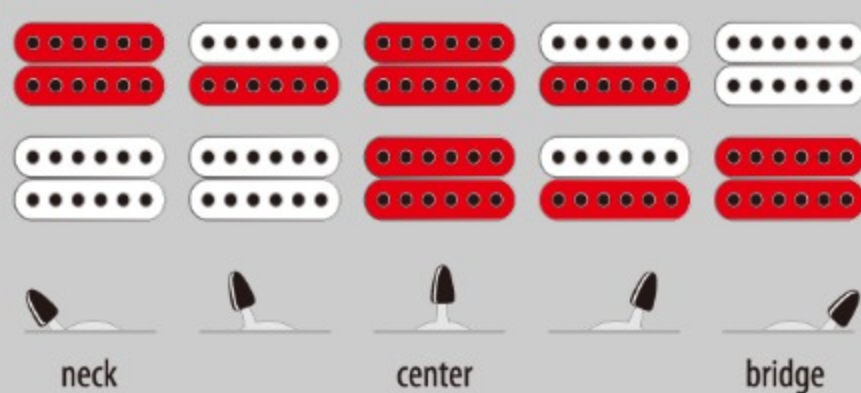

GRGM21M

JB : Jewel Blue

COLOR VARIATION :

SHARE :  

SPEC

SPEC

neck type	GRGM / Maple neck
top/back/body	Basswood body
fretboard	Maple fretboard / Black dot inlay
fret	Medium frets
number of frets	24
bridge	Ibanez F106 bridge
string space	10.5mm
neck pickup	Infinity R (H) neck pickup (Passive/Ceramic)
bridge pickup	Infinity R (H) bridge pickup (Passive/Ceramic)
factory tuning	1E,2B,3G,4D,5A,6E
strings	-
string gauge	.010/.013/.017/.026/.036/.046
nut	Plastic
hardware color	Chrome

NECK DIMENSIONS

Scale :	564mm/22.2"
a : Width	41mm at NUT
b : Width	56mm at 24F
c : Thickness	19.5mm at 1F
d : Thickness	21.5mm at 12F
Radius :	400mmR

SWITCHING SYSTEM

CONTROLS

OTHERS

Recommended Bag IGBMIKRO