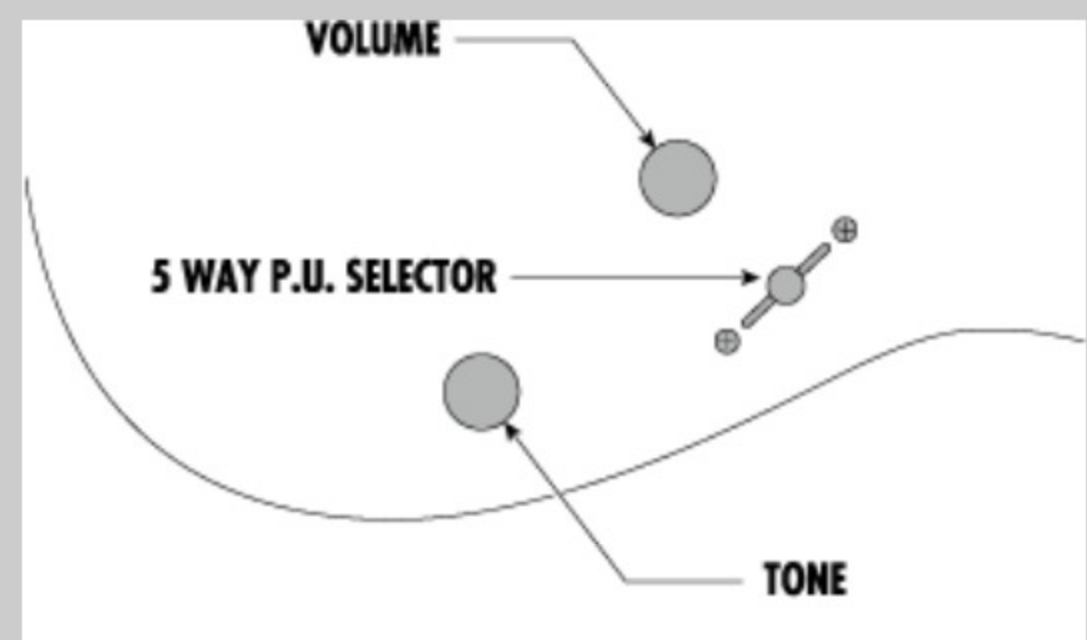

GRGM21M

JB : Jewel Blue

COLOR VARIATION :

SHARE :  

SPEC

SPEC

neck type	GRGM / Maple neck
top/back/body	Basswood body
fretboard	Maple fretboard / Black dot inlay
fret	Medium frets
number of frets	24
bridge	Ibanez F106 bridge
string space	10.5mm
neck pickup	Infinity R (H) neck pickup (Passive/Ceramic)
bridge pickup	Infinity R (H) bridge pickup (Passive/Ceramic)
factory tuning	1E,2B,3G,4D,5A,6E
strings	-
string gauge	.010/.013/.017/.026/.036/.046
nut	Plastic
hardware color	Chrome

NECK DIMENSIONS

Scale :	564mm/22.2"
a : Width	41mm at NUT
b : Width	56mm at 24F
c : Thickness	19.5mm at 1F
d : Thickness	21.5mm at 12F
Radius :	400mmR

SWITCHING SYSTEM

CONTROLS

OTHERS

Recommended Bag IGBMIKRO