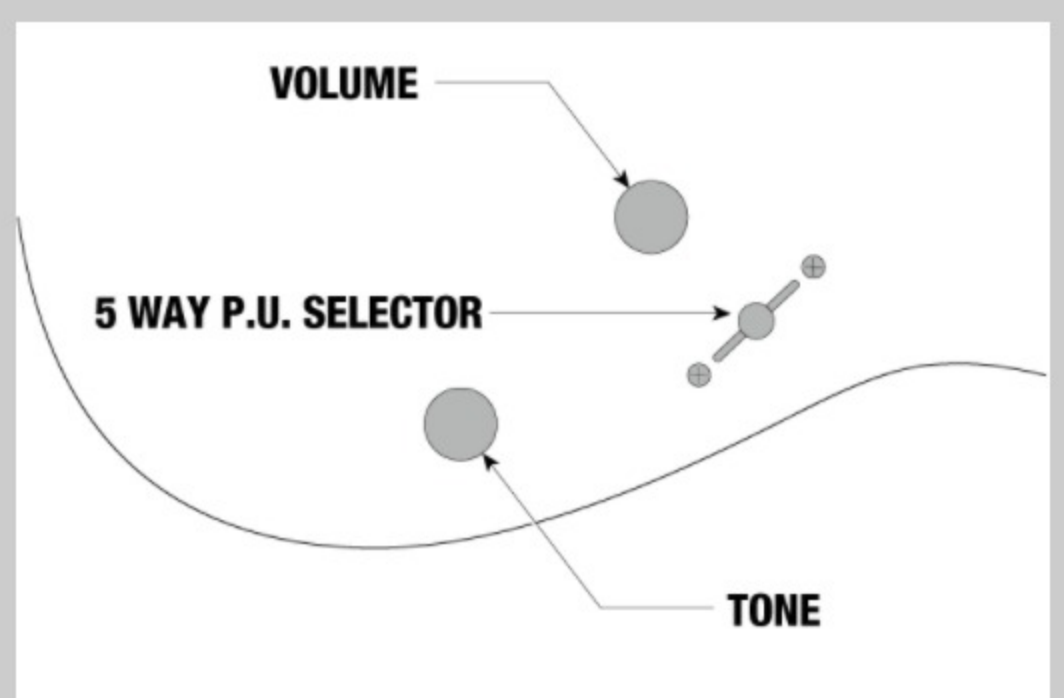

GRGM21M

COLOR VARIATION :

BLT : Blue Burst

SHARE :

SPEC

SPECS

neck type	GRGM / Maple neck
top/back/body	Poplar body
fretboard	Maple fretboard / Black dot inlay
fret	Medium frets
number of frets	24
bridge	F106 bridge
string space	10.5mm
neck pickup	Infinity R (H) neck pickup (Passive/Ceramic)
bridge pickup	Infinity R (H) bridge pickup (Passive/Ceramic)
factory tuning	1E,2B,3G,4D,5A,6E
string gauge	.010/.013/.017/.026/.036/.046
hardware color	Chrome

NECK DIMENSIONS

Scale :	564mm/22.2"
a : Width	41mm at NUT
b : Width	56mm at 24F
c : Thickness	19.5mm at 1F
d : Thickness	21.5mm at 12F
Radius :	400mmR

DESCRIPTION +

SWITCHING SYSTEM

DESCRIPTION +

CONTROLS

DESCRIPTION +