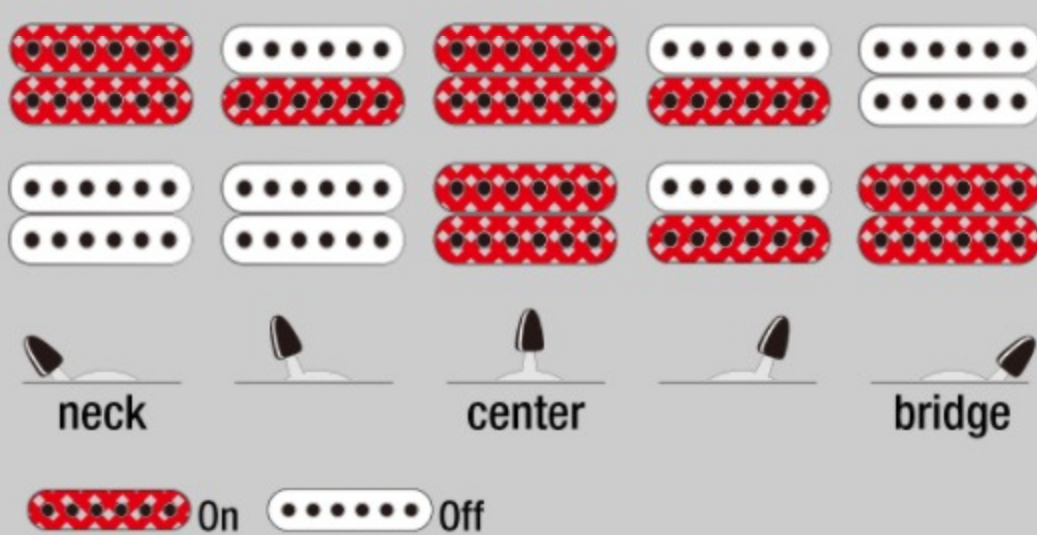

GRGM21M

COLOR VARIATION :

BLT : Blue Burst

SHARE :

SPEC

SPECS

neck type	GRGM / Maple neck
top/back/body	Poplar body
fretboard	Maple fretboard / Black dot inlay
fret	Medium frets
number of frets	24
bridge	F106 bridge
string space	10.5mm
neck pickup	Infinity R (H) neck pickup (Passive/Ceramic)
bridge pickup	Infinity R (H) bridge pickup (Passive/Ceramic)
factory tuning	1E,2B,3G,4D,5A,6E
string gauge	.010/.013/.017/.026/.036/.046
hardware color	Chrome

NECK DIMENSIONS

Scale :	564mm/22.2"
a : Width	41mm at NUT
b : Width	56mm at 24F
c : Thickness	19.5mm at 1F
d : Thickness	21.5mm at 12F
Radius :	400mmR

DESCRIPTION +

SWITCHING SYSTEM

DESCRIPTION +

CONTROLS

DESCRIPTION +