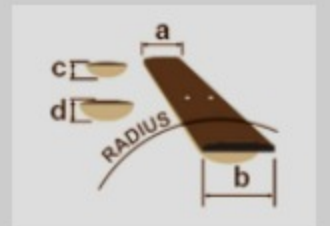

GRGM21M

COLOR VARIATION :

BLT : Blue Burst

SHARE :

SPEC

SPECS

neck type	GRGM / Maple neck
top/back/body	Poplar body
fretboard	Maple fretboard / Black dot inlay
fret	Medium frets
number of frets	24
bridge	F106 bridge
string space	10.5mm
neck pickup	Infinity R (H) neck pickup (Passive/Ceramic)
bridge pickup	Infinity R (H) bridge pickup (Passive/Ceramic)
factory tuning	1E,2B,3G,4D,5A,6E
string gauge	.010/.013/.017/.026/.036/.046
hardware color	Chrome

NECK DIMENSIONS

Scale :	564mm/22.2"
a : Width	41mm at NUT
b : Width	56mm at 24F
c : Thickness	19.5mm at 1F
d : Thickness	21.5mm at 12F
Radius :	400mmR

DESCRIPTION +

SWITCHING SYSTEM

DESCRIPTION +

CONTROLS

DESCRIPTION +