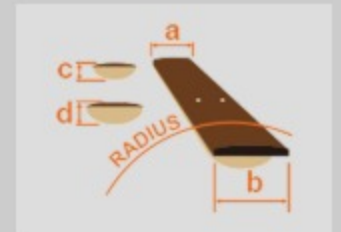

### SPEC

neck type	GRGM / Maple neck
top/back/body	Poplar body
fretboard	Treated New Zealand Pine fretboard / Sharktooth inlay
fret	Medium frets
number of frets	24
bridge	Ibanez F106 bridge
string space	10.5mm
neck pickup	Infinity R (H) neck pickup (Passive/Ceramic)
bridge pickup	Infinity R (H) bridge pickup (Passive/Ceramic)
factory tuning	1E,2B,3G,4D,5A,6E
strings	-
string gauge	.010/.013/.017/.026/.036/.046
nut	Plastic
hardware color	Chrome

### NECK DIMENSIONS

Scale :	564mm/22.2"
a : Width	41mm at NUT
b : Width	56mm at 24F
c : Thickness	19.5mm at 1F
d : Thickness	21.5mm at 12F
Radius :	400mmR