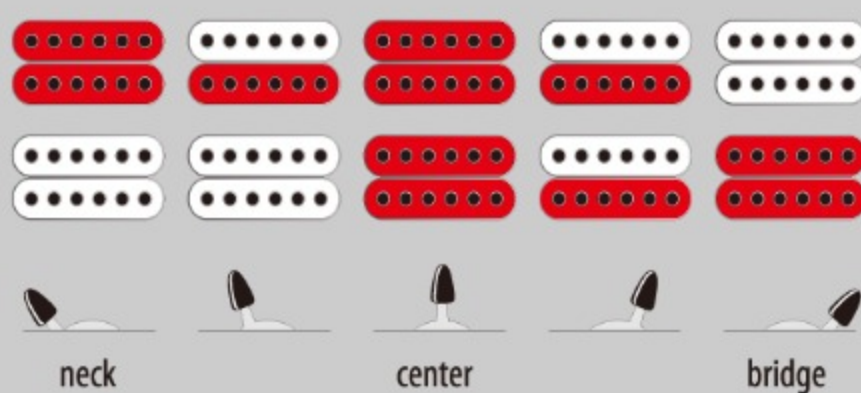

### SPEC

neck type	GRGM / Maple neck
top/back/body	Poplar body
fretboard	Treated New Zealand Pine fretboard / Sharktooth inlay
fret	Medium frets
number of frets	24
bridge	Ibanez F106 bridge
string space	10.5mm
neck pickup	Infinity R (H) neck pickup (Passive/Ceramic)
bridge pickup	Infinity R (H) bridge pickup (Passive/Ceramic)
factory tuning	1E,2B,3G,4D,5A,6E
strings	-
string gauge	.010/.013/.017/.026/.036/.046
nut	Plastic
hardware color	Chrome

### SWITCHING SYSTEM