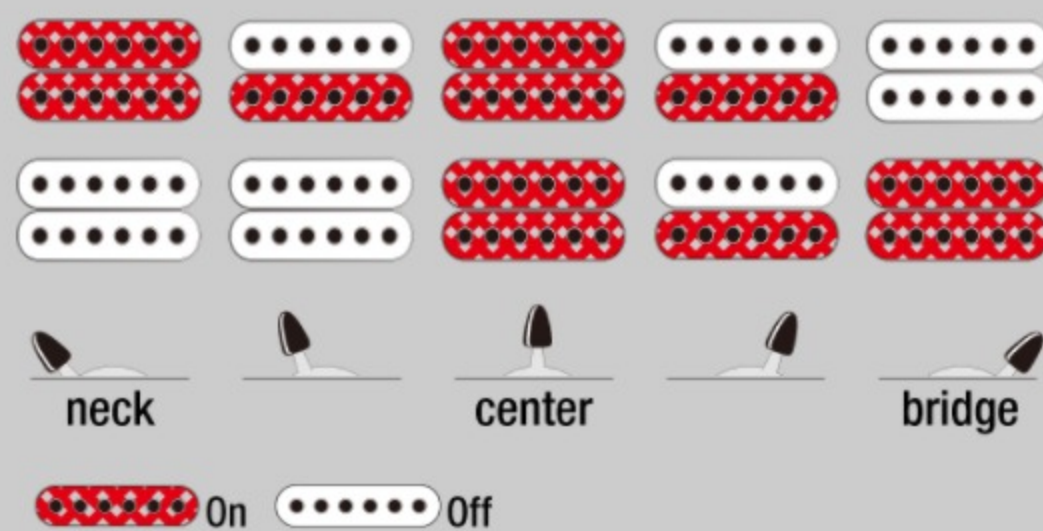

GRGR131EX

COLOR VARIATION :

BKF : Black Flat

SHARE :

SPEC

SPECS

neck type	GRGR / Maple neck
top/back/body	Poplar body
fretboard	Bound Purpleheart fretboard / Reversed Black Sharktooth inlay
fret	Jumbo frets
number of frets	24
bridge	F106 bridge
string space	10.5mm
neck pickup	Infinity R (H) neck pickup (Passive/Ceramic)
bridge pickup	Infinity R (H) bridge pickup (Passive/Ceramic)
factory tuning	1E,2B,3G,4D,5A,6E
string gauge	.010/.013/.017/.026/.036/.046
hardware color	Black

NECK DIMENSIONS

Scale :	648mm/25.5"
a : Width	43mm at NUT
b : Width	58mm at 24F
c : Thickness	19.5mm at 1F
d : Thickness	21.5mm at 12F
Radius :	400mmR

DESCRIPTION +

SWITCHING SYSTEM

DESCRIPTION

+

CONTROLS

DESCRIPTION