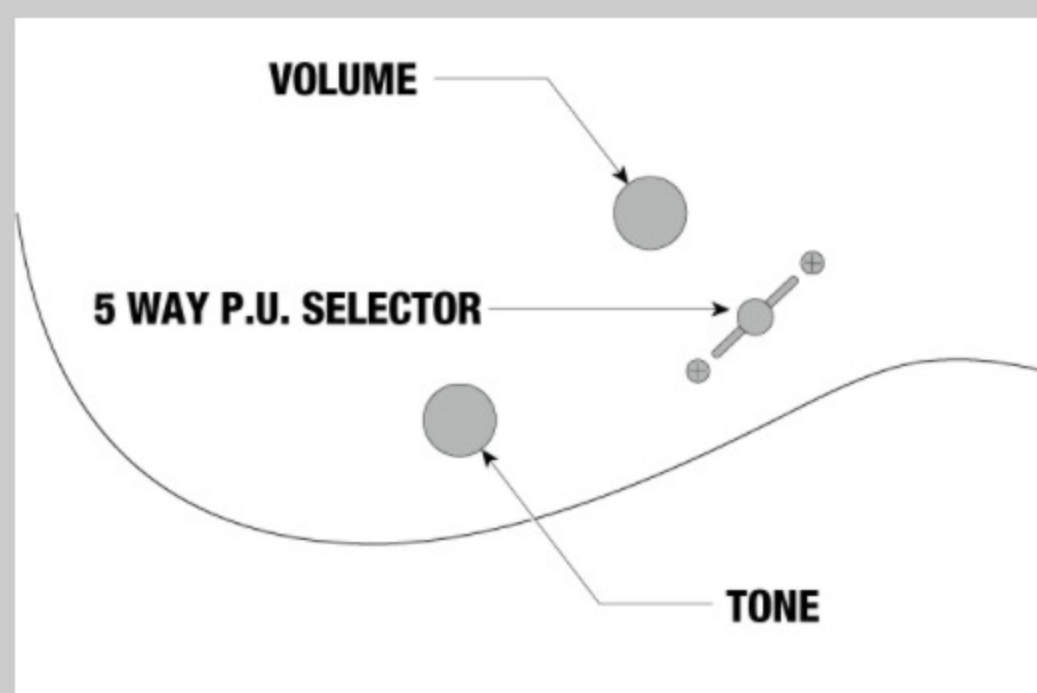

GRGR131EX

COLOR VARIATION :

BKF : Black Flat

SHARE :

SPEC

SPECS

neck type	GRGR / Maple neck
top/back/body	Poplar body
fretboard	Bound Purpleheart fretboard / Reversed Black Sharktooth inlay
fret	Jumbo frets
number of frets	24
bridge	F106 bridge
string space	10.5mm
neck pickup	Infinity R (H) neck pickup (Passive/Ceramic)
bridge pickup	Infinity R (H) bridge pickup (Passive/Ceramic)
factory tuning	1E,2B,3G,4D,5A,6E
string gauge	.010/.013/.017/.026/.036/.046
hardware color	Black

NECK DIMENSIONS

Scale :	648mm/25.5"
a : Width	43mm at NUT
b : Width	58mm at 24F
c : Thickness	19.5mm at 1F
d : Thickness	21.5mm at 12F
Radius :	400mmR

DESCRIPTION +

SWITCHING SYSTEM

DESCRIPTION

+

CONTROLS

DESCRIPTION