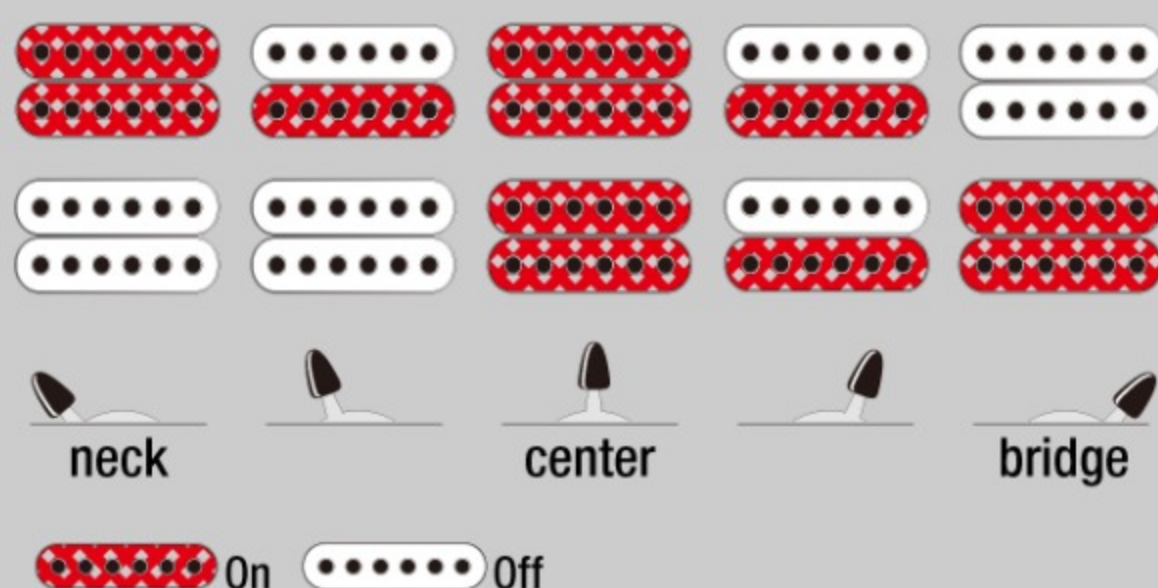

GRG220PA

COLOR VARIATION :

RLB : Royal Purple Burst

SHARE :

SPEC

SPECS

neck type	GRG / Maple neck
top/back/body	Poplar Burl Art Grain top / Okoume body
fretboard	Bound Purpleheart fretboard / White Sharktooth inlay
fret	Jumbo frets
number of frets	24
bridge	T106 bridge
string space	10.5mm
neck pickup	Classic Elite (H) neck pickup (Passive/Ceramic)
bridge pickup	Classic Elite (H) bridge pickup (Passive/Ceramic)
factory tuning	1E,2B,3G,4D,5A,6E
string gauge	.009/.011/.016/.024/.032/.042
hardware color	Gold

NECK DIMENSIONS

Scale :	648mm/25.5"
a : Width	43mm at NUT
b : Width	58mm at 24F
c : Thickness	19.5mm at 1F
d : Thickness	21.5mm at 12F
Radius :	400mmR

DESCRIPTION +

SWITCHING SYSTEM

DESCRIPTION

+

CONTROLS

DESCRIPTION