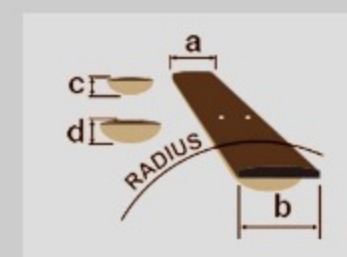

GRG220PA

COLOR VARIATION :

RLB : Royal Purple Burst

SHARE :

SPEC

SPECS

neck type	GRG / Maple neck
top/back/body	Poplar Burl Art Grain top / Okoume body
fretboard	Bound Purpleheart fretboard / White Sharktooth inlay
fret	Jumbo frets
number of frets	24
bridge	T106 bridge
string space	10.5mm
neck pickup	Classic Elite (H) neck pickup (Passive/Ceramic)
bridge pickup	Classic Elite (H) bridge pickup (Passive/Ceramic)
factory tuning	1E,2B,3G,4D,5A,6E
string gauge	.009/.011/.016/.024/.032/.042
hardware color	Gold

NECK DIMENSIONS

Scale :	648mm/25.5"
a : Width	43mm at NUT
b : Width	58mm at 24F
c : Thickness	19.5mm at 1F
d : Thickness	21.5mm at 12F
Radius :	400mmR

DESCRIPTION +

SWITCHING SYSTEM

DESCRIPTION

+

CONTROLS

DESCRIPTION