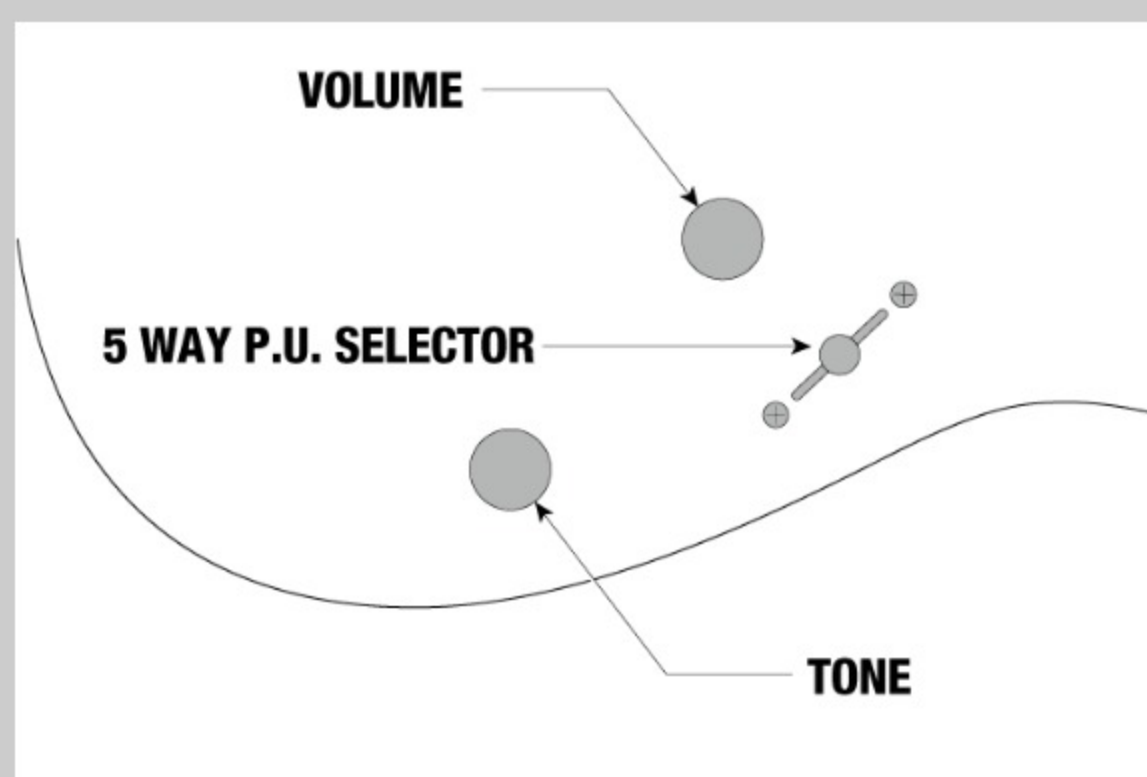

NECK DIMENSIONS

Scale :	648mm/25.5"
a : Width	43mm at NUT
b : Width	58mm at 24F
c : Thickness	19.5mm at 1F
d : Thickness	21.5mm at 12F
Radius :	400mmR

DESCRIPTION +

SWITCHING SYSTEM

DESCRIPTION

+

CONTROLS

DESCRIPTION