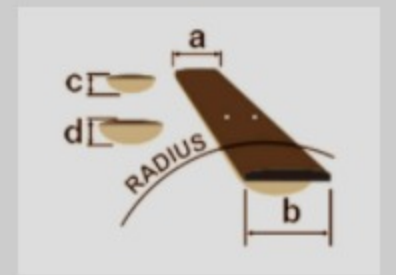

GRGR221PA

COLOR VARIATION : 

AQB : Aqua Burst

SHARE :  

SPEC

SPECS

neck type	GRGR / Maple neck
top/back/body	Poplar Burl Art Grain top / Okoume body
fretboard	Bound Purpleheart fretboard / Reversed White Sharktooth inlay
fret	Jumbo frets
number of frets	24
bridge	F106 bridge
string space	10.5mm
neck pickup	IBZ-6 (H) neck pickup (Passive/Ceramic)
bridge pickup	IBZ-6 (H) bridge pickup (Passive/Ceramic)
factory tuning	1E,2B,3G,4D,5A,6E
string gauge	.010/.013/.017/.026/.036/.046
hardware color	Black

NECK DIMENSIONS

Scale :	648mm/25.5"
a : Width	43mm at NUT
b : Width	58mm at 24F
c : Thickness	19.5mm at 1F
d : Thickness	21.5mm at 12F
Radius :	400mmR

DESCRIPTION +

SWITCHING SYSTEM

DESCRIPTION

+

CONTROLS

DESCRIPTION