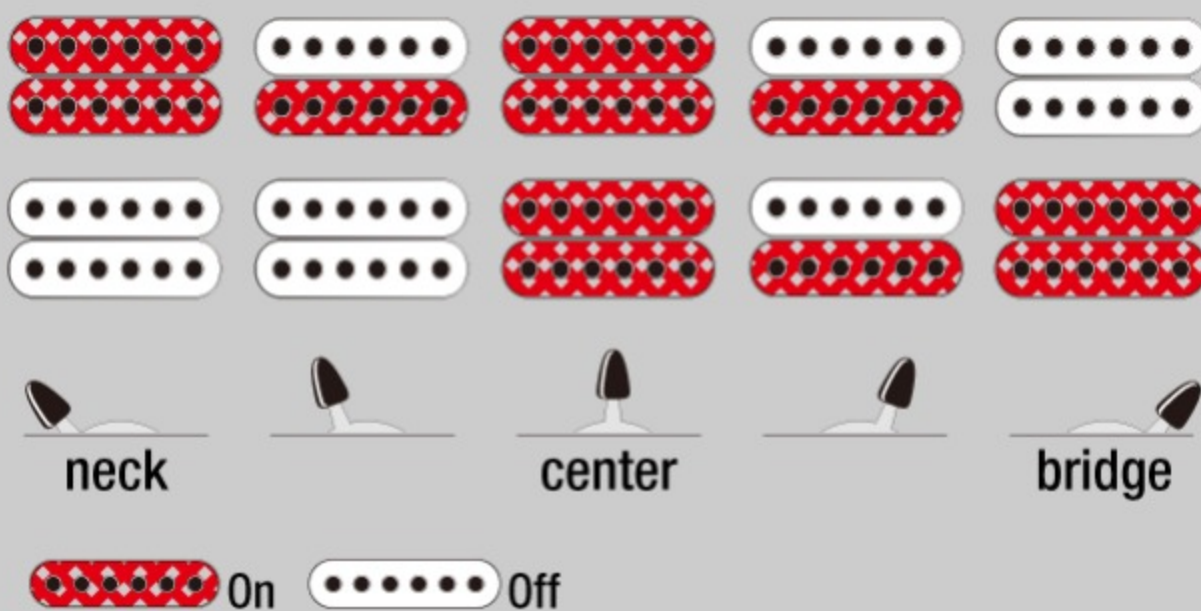

GRGR221PA

COLOR VARIATION : 

AQB : Aqua Burst

SHARE :  

SPEC

SPECS

neck type	GRGR / Maple neck
top/back/body	Poplar Burl Art Grain top / Okoume body
fretboard	Bound Purpleheart fretboard / Reversed White Sharktooth inlay
fret	Jumbo frets
number of frets	24
bridge	F106 bridge
string space	10.5mm
neck pickup	IBZ-6 (H) neck pickup (Passive/Ceramic)
bridge pickup	IBZ-6 (H) bridge pickup (Passive/Ceramic)
factory tuning	1E,2B,3G,4D,5A,6E
string gauge	.010/.013/.017/.026/.036/.046
hardware color	Black

NECK DIMENSIONS

Scale :	648mm/25.5"
a : Width	43mm at NUT
b : Width	58mm at 24F
c : Thickness	19.5mm at 1F
d : Thickness	21.5mm at 12F
Radius :	400mmR

DESCRIPTION +

SWITCHING SYSTEM

DESCRIPTION

+

CONTROLS

DESCRIPTION