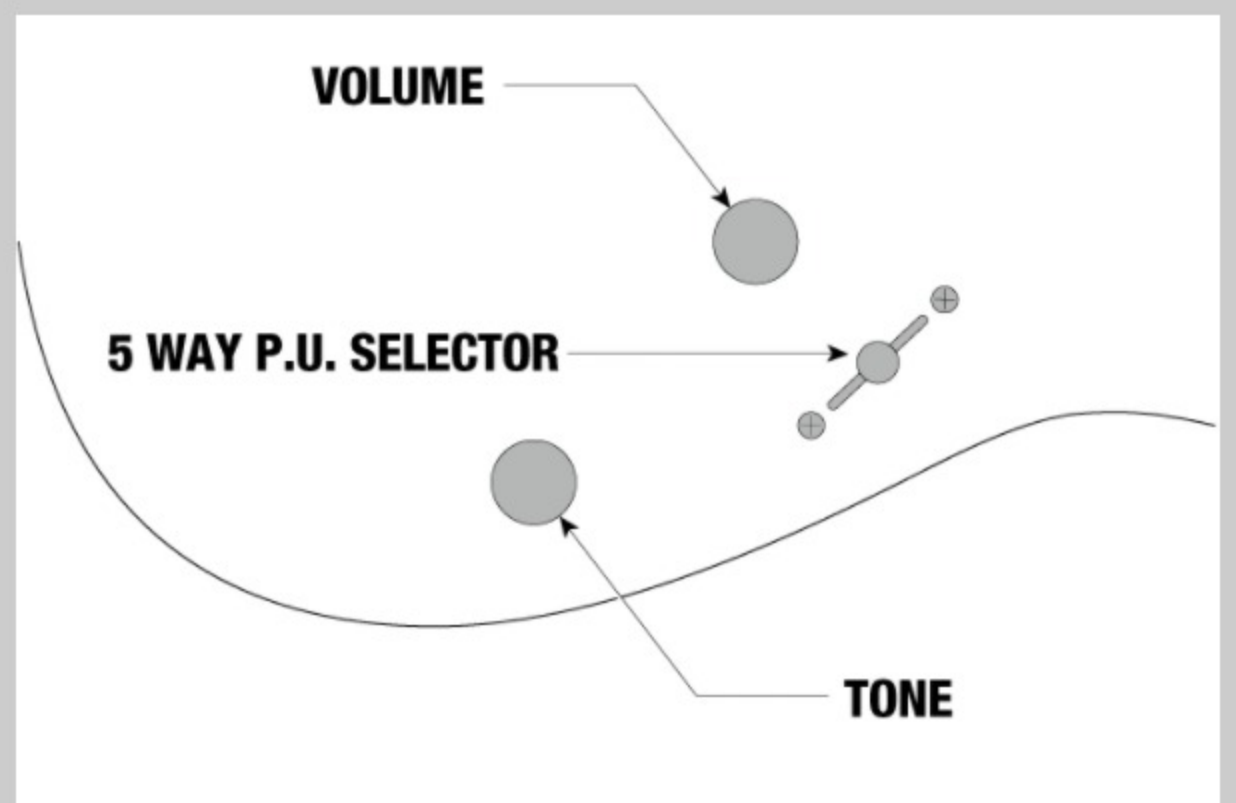

GRGR221PA

COLOR VARIATION : 

AQB : Aqua Burst

SHARE :  

SPEC

SPECS

neck type	GRGR / Maple neck
top/back/body	Poplar Burl Art Grain top / Okoume body
fretboard	Bound Purpleheart fretboard / Reversed White Sharktooth inlay
fret	Jumbo frets
number of frets	24
bridge	F106 bridge
string space	10.5mm
neck pickup	IBZ-6 (H) neck pickup (Passive/Ceramic)
bridge pickup	IBZ-6 (H) bridge pickup (Passive/Ceramic)
factory tuning	1E,2B,3G,4D,5A,6E
string gauge	.010/.013/.017/.026/.036/.046
hardware color	Black

NECK DIMENSIONS

Scale :	648mm/25.5"
a : Width	43mm at NUT
b : Width	58mm at 24F
c : Thickness	19.5mm at 1F
d : Thickness	21.5mm at 12F
Radius :	400mmR

DESCRIPTION +

SWITCHING SYSTEM

DESCRIPTION

+

CONTROLS

DESCRIPTION